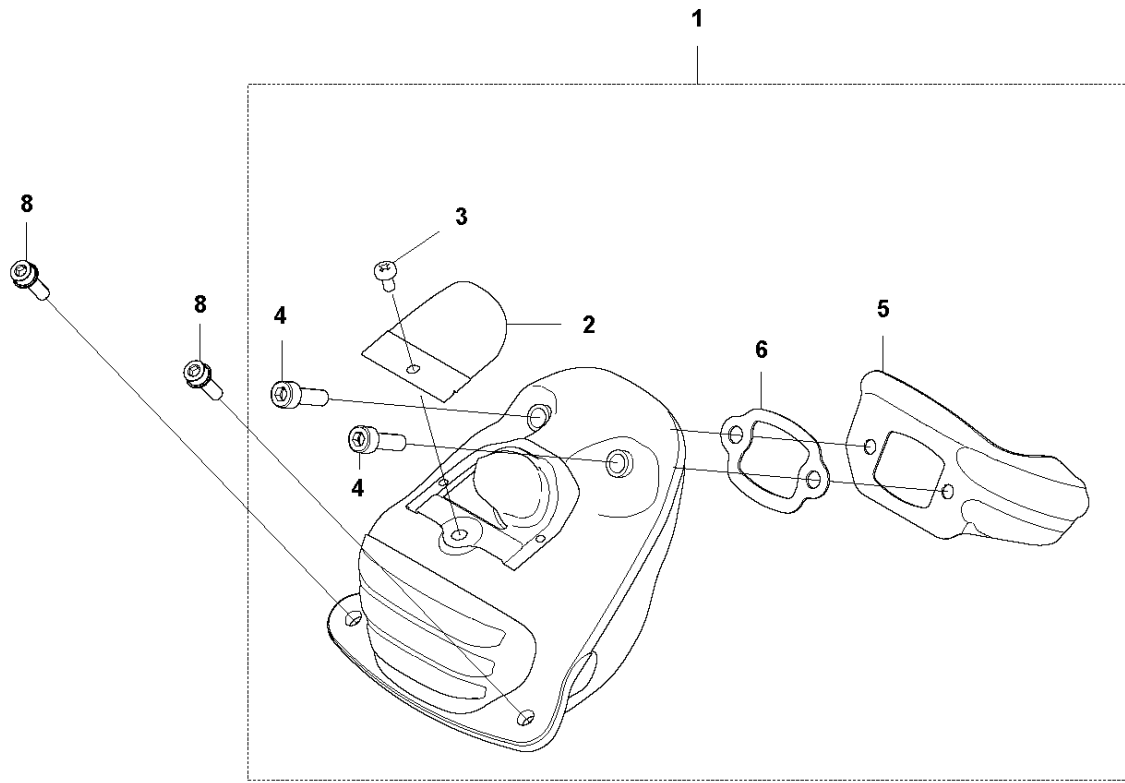

F 572 XP
MUFFLER

MUFFLER

572 XP/XPG 2018-08

Ref	Part No	Description	Remark	QTY	KIT
1	587 21 78-01	MUFFLER KIT		1	
2	585 39 00-01	SPARK ARRESTER		1	1
3	724 12 87-59	SCREW CRPANM		1	1
4	525 82 51-06	SCREW ITXSCM		2	1
5	587 35 10-01	HEAT DEFLECTOR		1	1
6	587 35 09-01	GASKET		1	1, 7
7	578 86 47-01	GASKET KIT		1	
8	525 76 25-03	SCREW ITXSCM		2