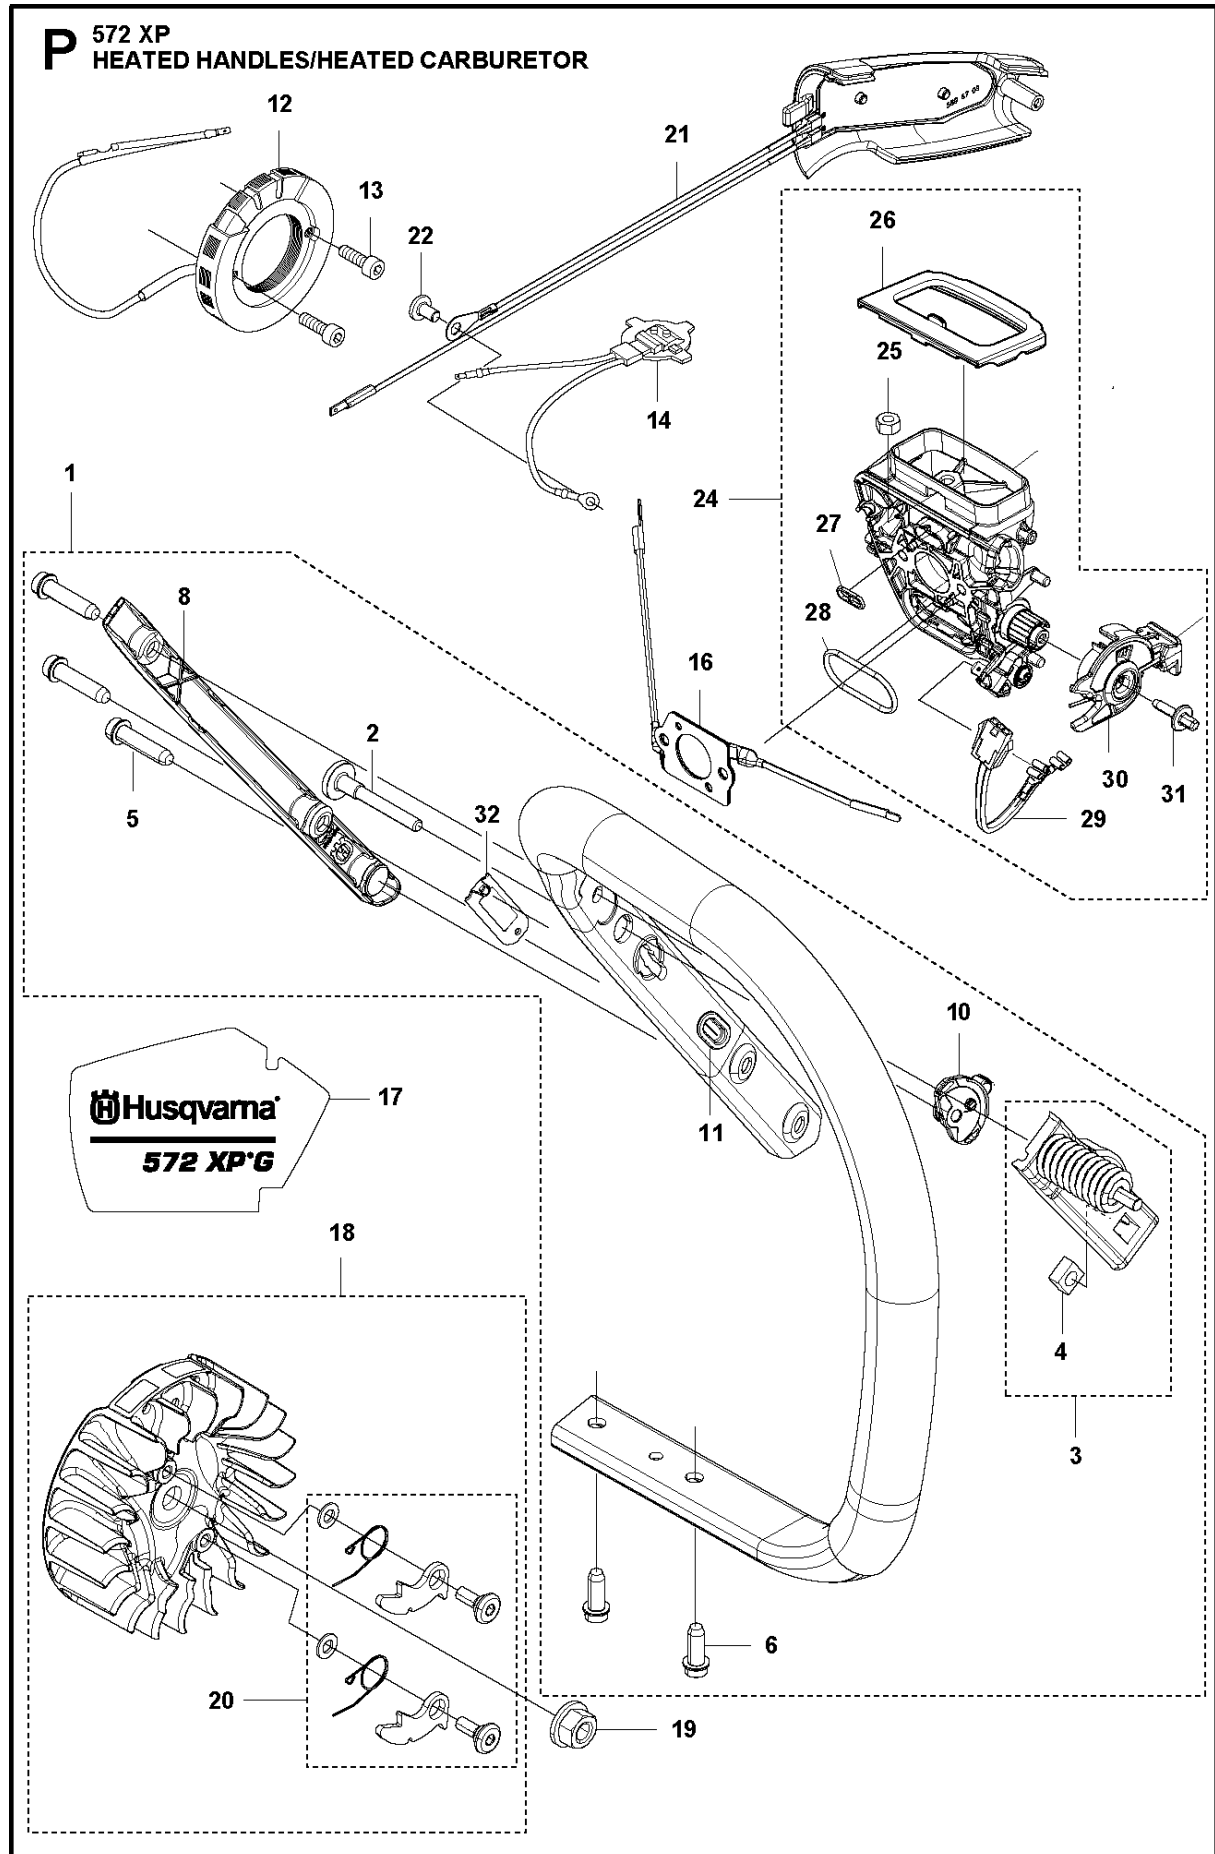

HEATED HANDLES

572 XP/XPG 2018-08

Ref	Part No	Description	Remark	QTY	KIT
1	579 48 43-02	FRONT HANDLE ASSY		1	
2	504 06 45-01	SCREW ITXPANM		1	1
3	589 69 91-01	ANTIVIBRATION ELEMENT		1	
3	589 69 91-02	ANTIVIBRATION ELEMENT	Hard	1	
4	503 22 66-01	SQUARE NUT		1	3
5	525 79 81-03	SCREW ITXSCFT		3	1
6	525 75 51-01	SCREW ITXSCFM		2	1
8	582 65 42-01	COVER		1	1
10	537 25 25-01	CONTACT PLATE		1	
11	537 08 83-01	GROMMET		1	1
12	590 68 81-01	GENERATOR STATOR		1	
13	526 81 81-02	SCREW ITXSCM		2	
14	590 68 83-01	THERMOSTAT ASSY		1	
16	588 16 86-01	FOIL ELEMENT		1	
17	575 39 64-02	DECAL		1	
18	590 28 12-02	FLYWHEEL ASSY		1	
19	503 22 04-01	NUT		1	
20	590 28 13-01	PAWL		1	
21	589 69 89-01	HANDLE INSERT		1	
22	526 22 18-01	SCREW CITXPANT		1	
24	577 41 90-06	INLET ELBOW	Heated	1	
25	731 23 14-01	HEXAGON NUT		1	24
26	589 37 84-01	SEALING		1	24
27	525 61 92-01	SEALING		1	24
28	525 61 90-01	SEALING		1	24
29	577 53 64-02	WIRING ASSY		1	24
30	510 01 72-02	CHOKE CONTROL ASSY		1	24
31	505 15 62-01	SCREW		1	24
32	590 46 91-01	PROTECTION		1	1