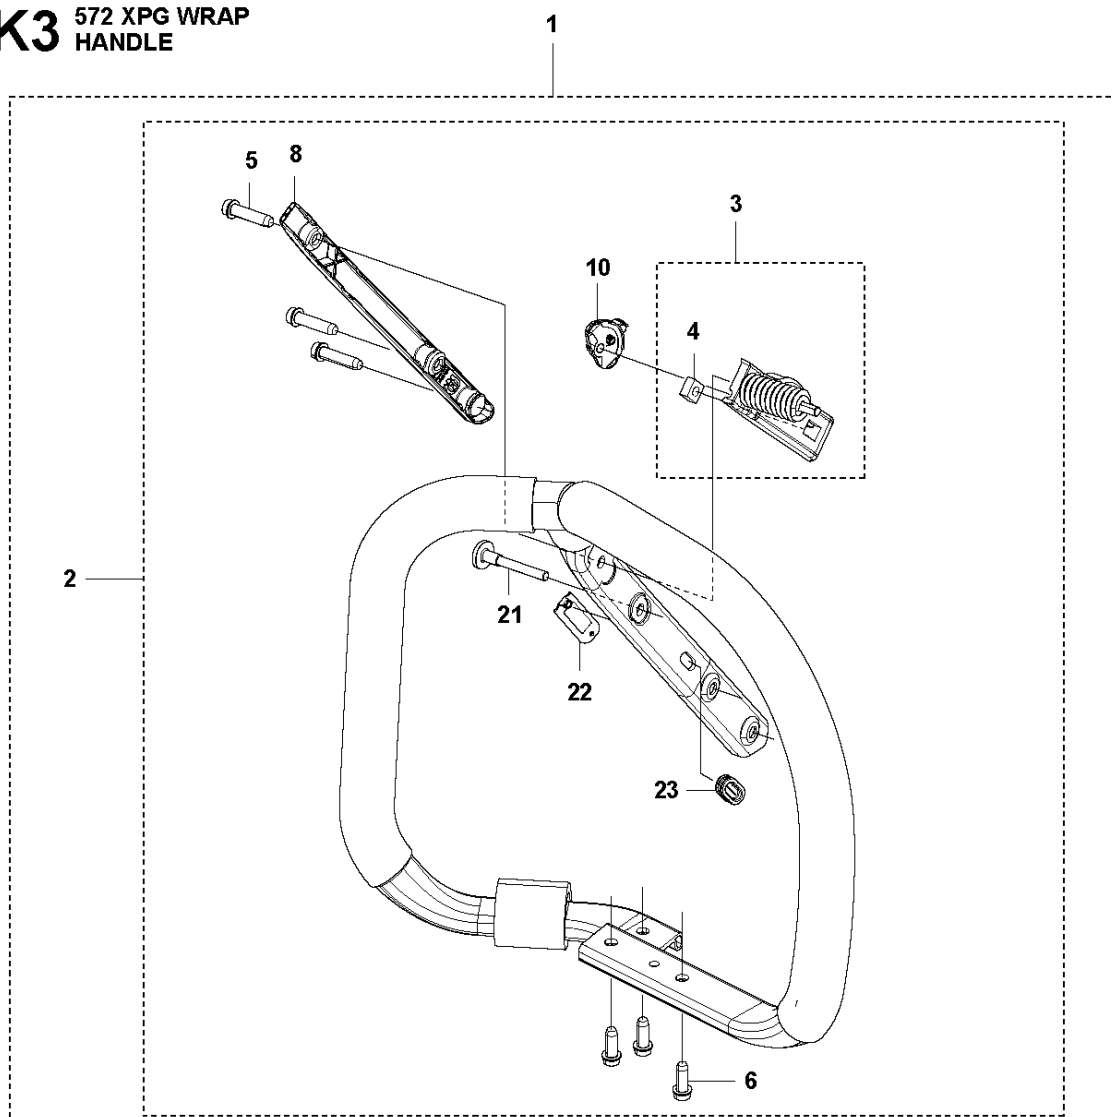

K3 572 XPG WRAP
HANDLE