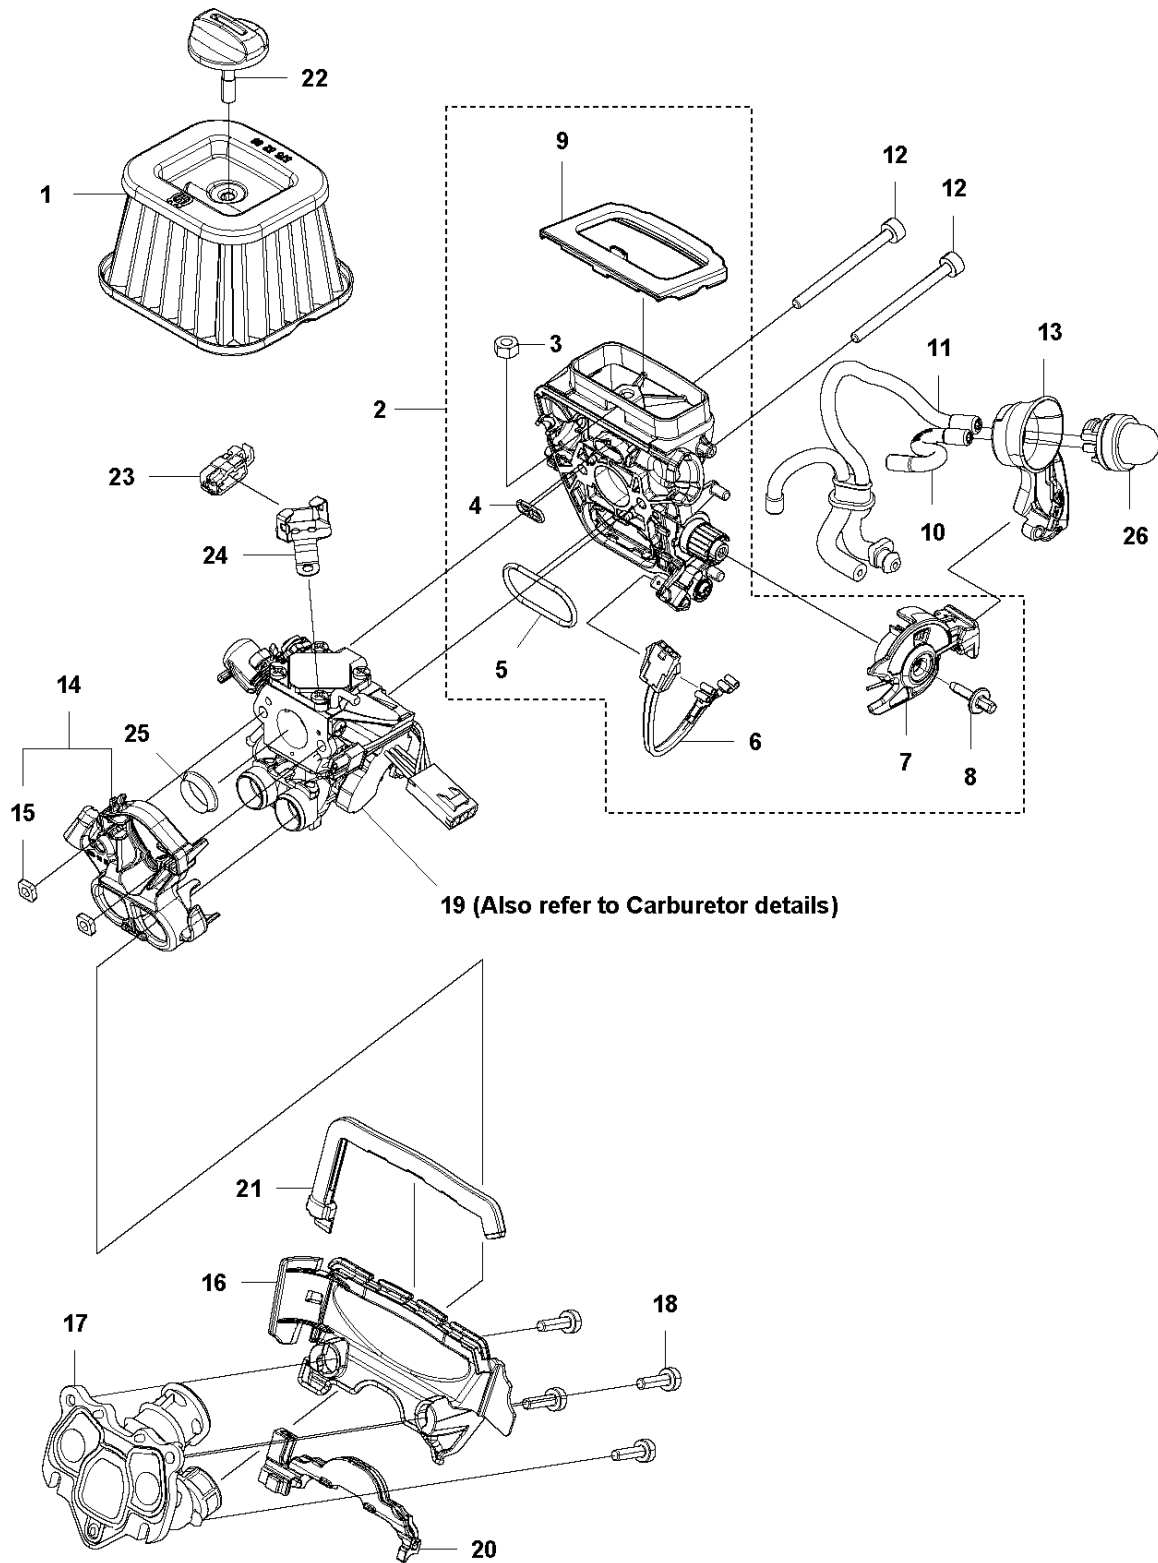

G1 572 XP
CARBURETOR & AIRFILTER

CARBURETOR & AIR FILTER

572 XP/XPG 2018-08

Ref	Part No	Description	Remark	QTY	KIT
1	575 52 66-01	AIR FILTER ASSY	HD Non Woven	1	
1	575 52 66-02	AIR FILTER ASSY	HD 25 microns	1	
1	575 52 66-03	AIR FILTER ASSY	HD 64 microns	1	
2	577 41 90-05	INLET ELBOW	Std	1	
2	577 41 90-06	INLET ELBOW	Heated	1	
3	731 23 14-01	HEXAGON NUT		1	2
4	525 61 92-01	SEALING		1	2
5	525 61 90-01	SEALING		1	2
6	577 53 64-02	WIRING ASSY		1	2
7	510 01 72-02	CHOKE CONTROL ASSY		1	2
8	505 15 62-01	SCREW		1	2
9	589 37 84-01	SEALING		1	2
10	523 05 68-01	FUEL HOSE		1	
11	525 34 43-03	FUEL HOSE		1	
12	581 14 31-01	SCREW ITXSCFM		2	
13	525 58 81-01	SEALING		1	
14	505 16 52-02	FLANGE		1	
15	503 22 65-03	SQUARE NUT		2	14
16	501 18 20-01	BAFFLE		1	
17	575 23 53-01	INLET PIPE	Std	1	
17	575 23 53-02	INLET PIPE	Winter	1	
18	526 81 81-01	SCREW ITXSCM		4	
19	591 15 83-01	CARBURETTOR KIT	572	1	
20	582 17 95-01	SEALING		1	
21	590 05 95-01	SEALING		1	
22	537 21 32-05	KNOB		1	
23	589 34 07-01	CONTACT CLAMP		1	
24	589 34 06-01	RETAINER		1	
25	582 02 51-01	SUPPORT SLEEVE		1	
26	503 93 66-01	PURGE		1