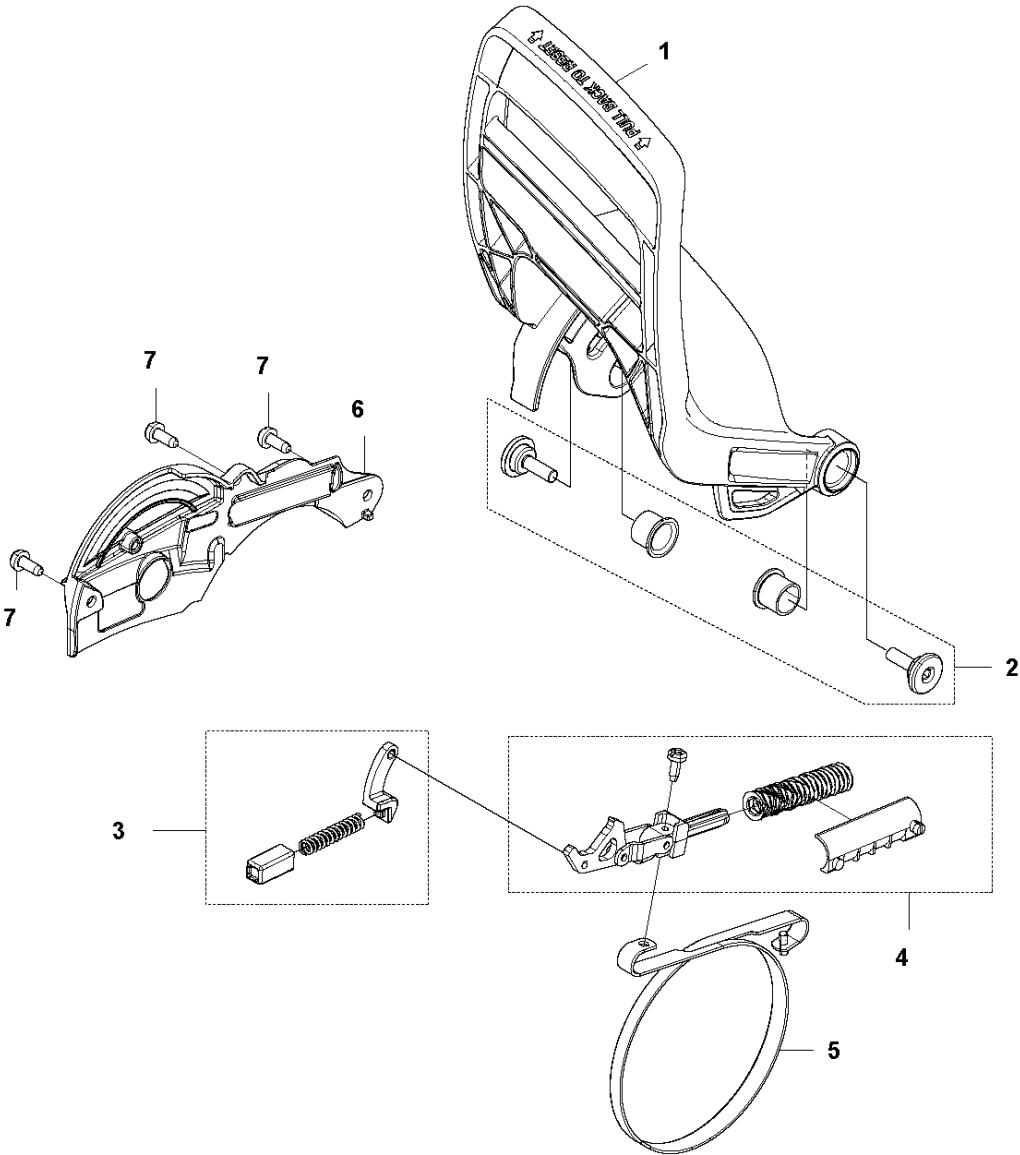

SPARE PARTS LIST

CHAIN SAWS

572 XP/XPG 2018-08

A1 572 XP
CHAIN BRAKE

CHAIN BRAKE

572 XP/XPG 2018-08

Ref	Part No	Description	Remark	QTY KIT
1	576 13 96-01	HAND GUARD		1
2	590 10 53-01	HAND GUARD	KIT - Screws and Bushings	1
3	590 11 02-01	CHAIN BRAKE		1
4	590 10 56-01	KNEE JOINT		1
5	503 75 22-02	BRAKE BAND ASSY		1
6	574 82 56-01	COVER		1
7	582 21 33-01	SCREW		3

A2 572 XP/XPG
CLUTCH COVER

CLUTCH COVER

572 XP/XPG 2018-08

Ref	Part No	Description	Remark	QTY KIT	
1	537 33 10-05	CLUTCH COVER ASSY	Wrap	1	
1	575 23 59-03	CLUTCH COVER ASSY		1	
2	537 17 26-03	CLUTCH COVER	Wrap	1	1
2	575 23 63-01	CLUTCH COVER		1	1
3	537 17 41-01	CHIP GUARD	Wrap	1	1
3	575 23 64-01	CHIP GUARD		1	1
4	526 22 18-01	SCREW CITXPANT	Wrap	4	1
4	526 22 18-01	SCREW CITXPANT		3	1
5	537 04 34-01	CHAIN GUIDE	Wrap	1	1
5	501 51 72-01	CHAIN GUIDE		1	1
6	537 01 68-01	COVER	Wrap	1	1
6	576 42 43-01	COVER		1	1
7	503 22 00-01	HEXAGON NUT	Wrap	2	1
7	505 19 73-01	NUT		2	1
8	537 03 38-03	LABEL	Wrap	1	1
9	590 10 47-01	CHAIN TENSIONER KIT		1	1
10	590 10 48-01	WORM SCREW		1	1
11	590 10 51-01	WORM WHEEL		1	1

B 572 XP
CLUTCH & OIL PUMP

CLUTCH & OIL PUMP

572 XP/XPG 2018-08

Ref	Part No	Description	Remark	QTY	KIT
1	577 60 38-01	CLUTCH DRUM ASSY		1	
2	503 43 20-01	NEEDLE HOLDER		1	1
3	501 59 80-02	RIM		1	1
4	503 75 24-01	WASHER		1	
5	503 27 21-01	E-CLIP		1	
6	586 79 84-03	CLUTCH ASSY		1	
7	537 36 06-01	CLUTCH SPRING		3	6
8	582 27 01-08	PUMP PINION		1	
9	589 02 84-01	OIL PUMP ASSY		1	
10	590 11 97-01	PUMP PISTON		1	9
11	590 12 01-01	OIL PUMP		1	9
12	576 98 74-01	OIL PRESSURE HOSE		1	
13	526 81 81-01	SCREW ITXSCM		2	
14	594 09 32-01	OIL HOSE		1	
15	501 54 41-02	OIL SCREEN		1	