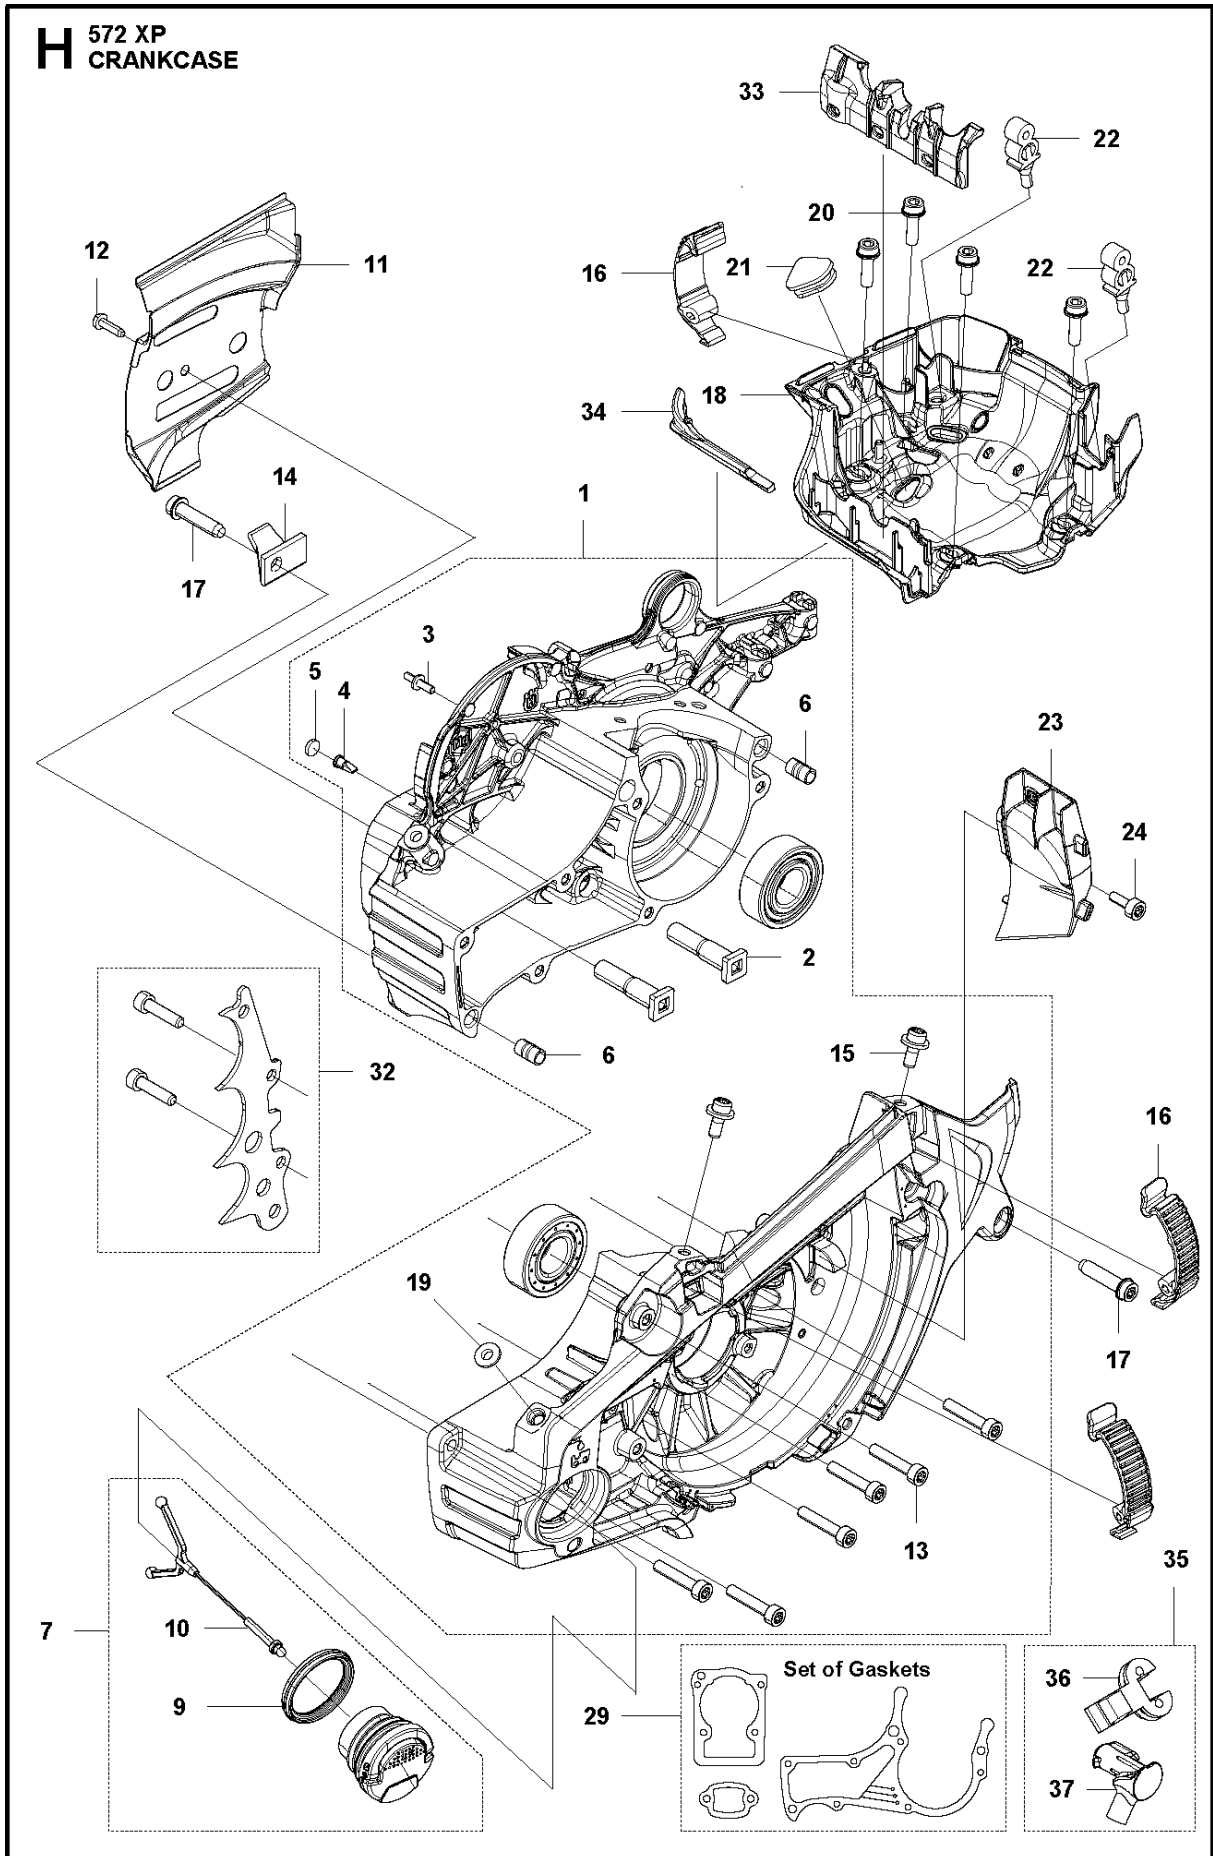

H 572 XP
CRANKCASE

CRANKCASE

572 XP/XPG 2018-08

Ref	Part No	Description	Remark	QTY	KIT
1	590 19 56-01	CRANKCASE ASSY	572	1	
2	537 05 13-01	BAR BOLT		2	1
3	537 20 30-01	PIN KNEE-JOINT		1	1
4	530 02 61-19	CHECK VALVE		1	1
5	537 40 35-01	FILTER		1	1
6	501 27 08-01	GUIDE BUSHING		2	1
7	522 62 00-03	TANK CAP ASSY		1	
9	589 24 11-01	GASKET		1	7
10	503 57 89-01	HOLDER		1	7
11	575 61 63-01	CHAIN GUIDE PLATE		1	
12	526 22 18-01	SCREW CITXPANT		1	
13	575 84 11-04	SCREW ITXSCM		6	
14	537 37 79-02	CHAIN CATCHER		1	
15	525 82 44-01	SCREW ITXSCM		2	
16	503 89 47-03	SNAP LOCKING		3	
17	525 79 81-03	SCREW ITXSCFT		2	
18	582 17 93-01	CARBURETTOR AREA BASE		1	
19	583 09 84-01	FIXING WASHER		1	1
20	525 75 52-02	SCREW ITXSCFM		4	
21	581 55 92-01	BELLOWS		1	
22	503 86 93-01	SUPPORT	Mounting	2	
23	589 34 05-01	AIR NOZZLE		1	
24	574 35 35-05	SCREW ITXSCM		1	
29	578 86 47-01	GASKET KIT		1	
32	590 26 10-02	SPIKE	Kit - Inner Std	1	
33	582 17 96-01	SEALING		1	
34	589 34 90-01	SEALING		1	
35	590 26 11-01	GROMMET		1	
36	582 15 71-01	GROMMET		1	35
37	589 52 77-01	GROMMET		1	35