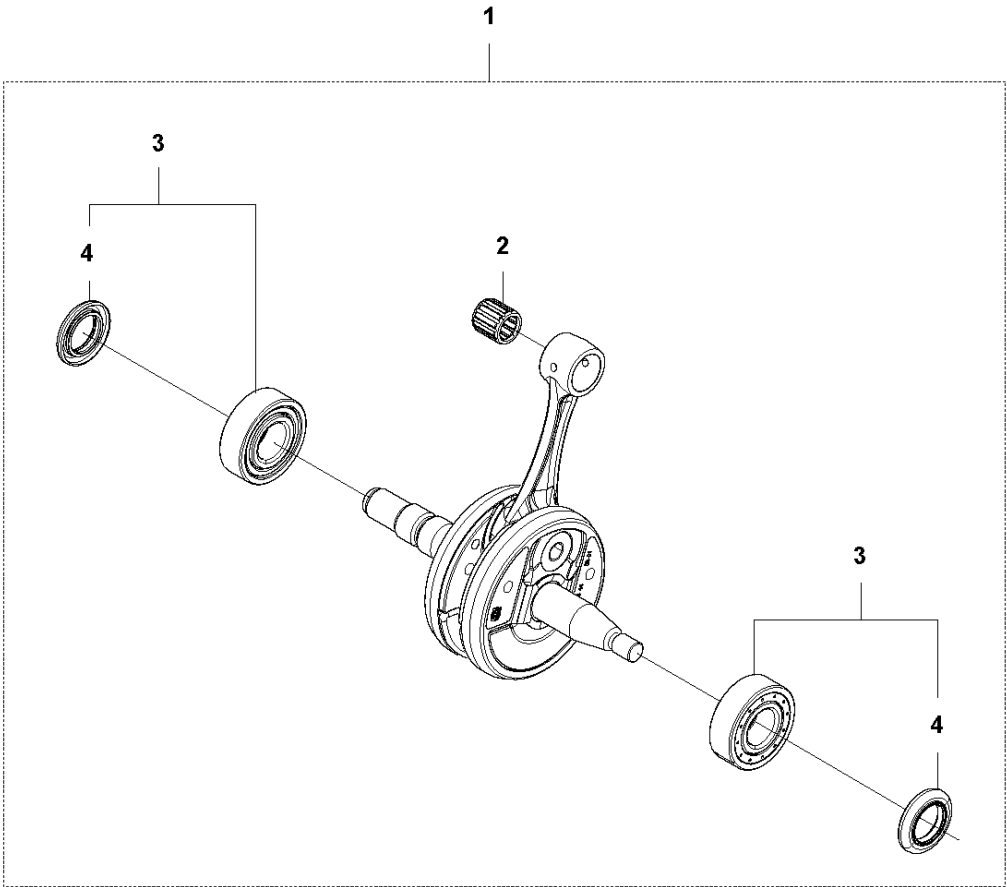

SPARE PARTS LIST

CHAIN SAWS

572 XP/XPG 2018-08

A1 572 XP
CHAIN BRAKE

CHAIN BRAKE

572 XP/XPG 2018-08

Ref	Part No	Description	Remark	QTY KIT
1	576 13 96-01	HAND GUARD		1
2	590 10 53-01	HAND GUARD	KIT - Screws and Bushings	1
3	590 11 02-01	CHAIN BRAKE		1
4	590 10 56-01	KNEE JOINT		1
5	503 75 22-02	BRAKE BAND ASSY		1
6	574 82 56-01	COVER		1
7	582 21 33-01	SCREW		3

B 572 XP
CLUTCH & OIL PUMP

CLUTCH & OIL PUMP

572 XP/XPG 2018-08

Ref	Part No	Description	Remark	QTY	KIT
1	577 60 38-01	CLUTCH DRUM ASSY		1	
2	503 43 20-01	NEEDLE HOLDER		1	1
3	501 59 80-02	RIM		1	1
4	503 75 24-01	WASHER		1	
5	503 27 21-01	E-CLIP		1	
6	586 79 84-03	CLUTCH ASSY		1	
7	537 36 06-01	CLUTCH SPRING		3	6
8	582 27 01-08	PUMP PINION		1	
9	589 02 84-01	OIL PUMP ASSY		1	
10	590 11 97-01	PUMP PISTON		1	9
11	590 12 01-01	OIL PUMP		1	9
12	576 98 74-01	OIL PRESSURE HOSE		1	
13	526 81 81-01	SCREW ITXSCM		2	
14	594 09 32-01	OIL HOSE		1	
15	501 54 41-02	OIL SCREEN		1	

C 572 XP
CYLINDER COVER

CYLINDER COVER

572 XP/XPG 2018-08

Ref	Part No	Description	Remark	QTY KIT
1	579 79 87-01	CYLINDER COVER		1

D 572 XP
CYLINDER & PISTON

CYLINDER PISTON

572 XP/XPG 2018-08

Ref	Part No	Description	Remark	QTY KIT	
1	590 15 03-01	CYLINDER ASSY	572	1	
2	576 62 67-04	PISTON ASSY		1	1
3	576 62 74-01	PISTON RING		2	2
4	577 57 24-01	NEEDLE BEARING		1	1
5	737 43 12-00	SNAP RING		2	2
6	503 55 22-01	PLUG		1	1
7	584 28 87-01	DECOMPRESSION VALVE		1	
8	503 23 51-11	SPARK PLUG		1	
9	501 81 12-02	SCREW ITXSCM		4	
10	589 52 79-01	SLEEVE		4	
11	577 23 98-01	GASKET		1	12
12	578 86 47-01	GASKET KIT		1	

E 572 XP
CRANKSHAFT

CRANKSHAFT

572 XP/XPG 2018-08

Ref	Part No	Description	Remark	QTY	KIT
1	577 60 74-01	CRANKSHAFT ASSY		1	
2	577 57 24-01	NEEDLE BEARING		1	1
3	587 29 34-01	BALL BEARING		2	1
4	582 81 26-01	RADIAL SEAL		2	3