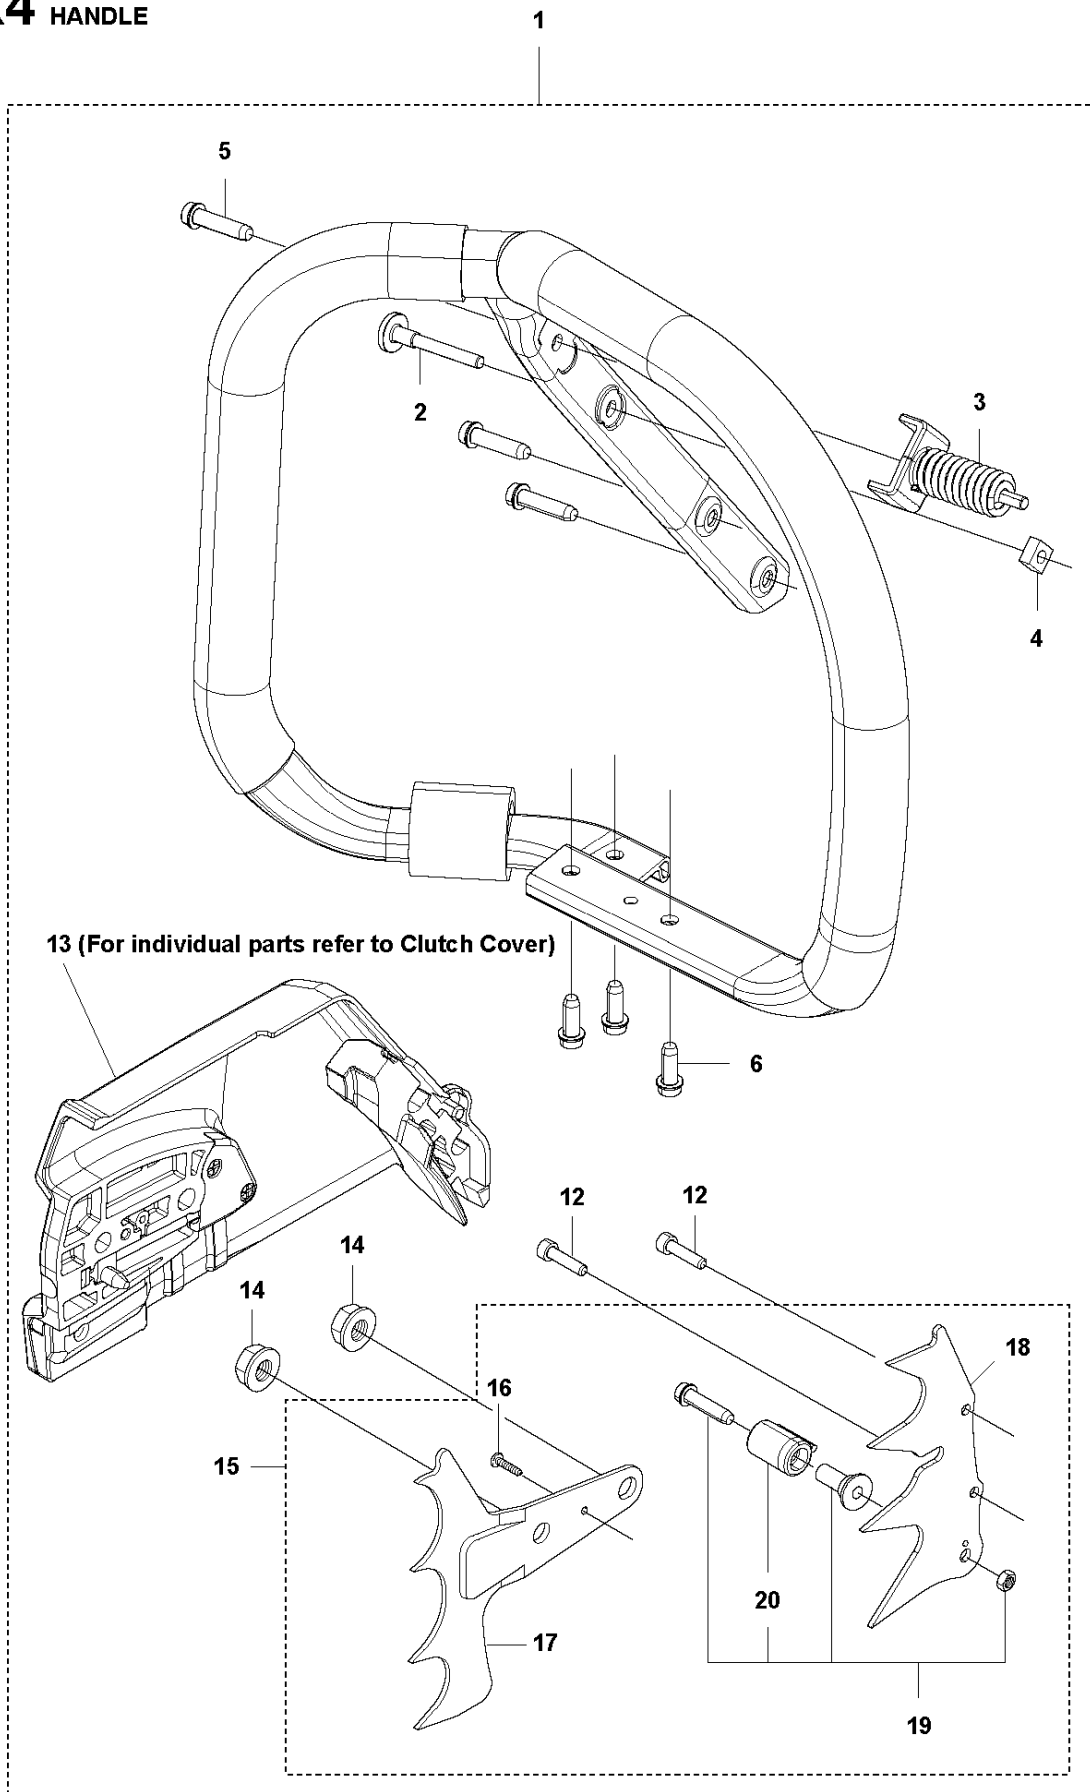

K4 572 XP WRAP
HANDLE

Ref	Part No	Description	Remark	QTY	KIT
1	579 50 40-01	FRONT HANDLE ASSY		1	
2	504 06 45-01	SCREW ITXPANM		1	1
3	575 01 53-01	ANTIVIBRATION ELEMENT			1
3	575 01 53-03	ANTIVIBRATION ELEMENT	Hard	1	
4	503 22 66-01	SQUARE NUT		1	1
5	525 79 81-03	SCREW ITXSCFT		3	1
6	525 75 51-01	SCREW ITXSCFM		3	1
12	525 82 49-02	SCREW ITXSCM		2	1
13	537 33 10-05	CLUTCH COVER ASSY		1	1
14	503 22 00-01	HEXAGON NUT		2	1
15	589 77 21-01	SPIKE		1	1
16	526 22 18-01	SCREW CITXPANT		1	15
17	503 92 27-01	SPIKE		1	15
18	537 01 72-01	SPIKE		1	15
19	589 77 13-01	CHAIN CATCHER		1	15
20	537 02 44-01	WEAR PROTECTION		1	19