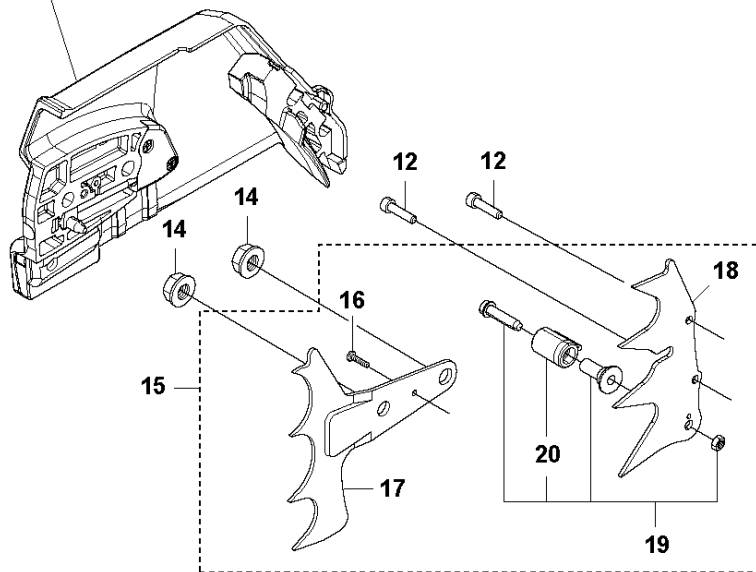

13 (For individual parts refer to Clutch Cover)