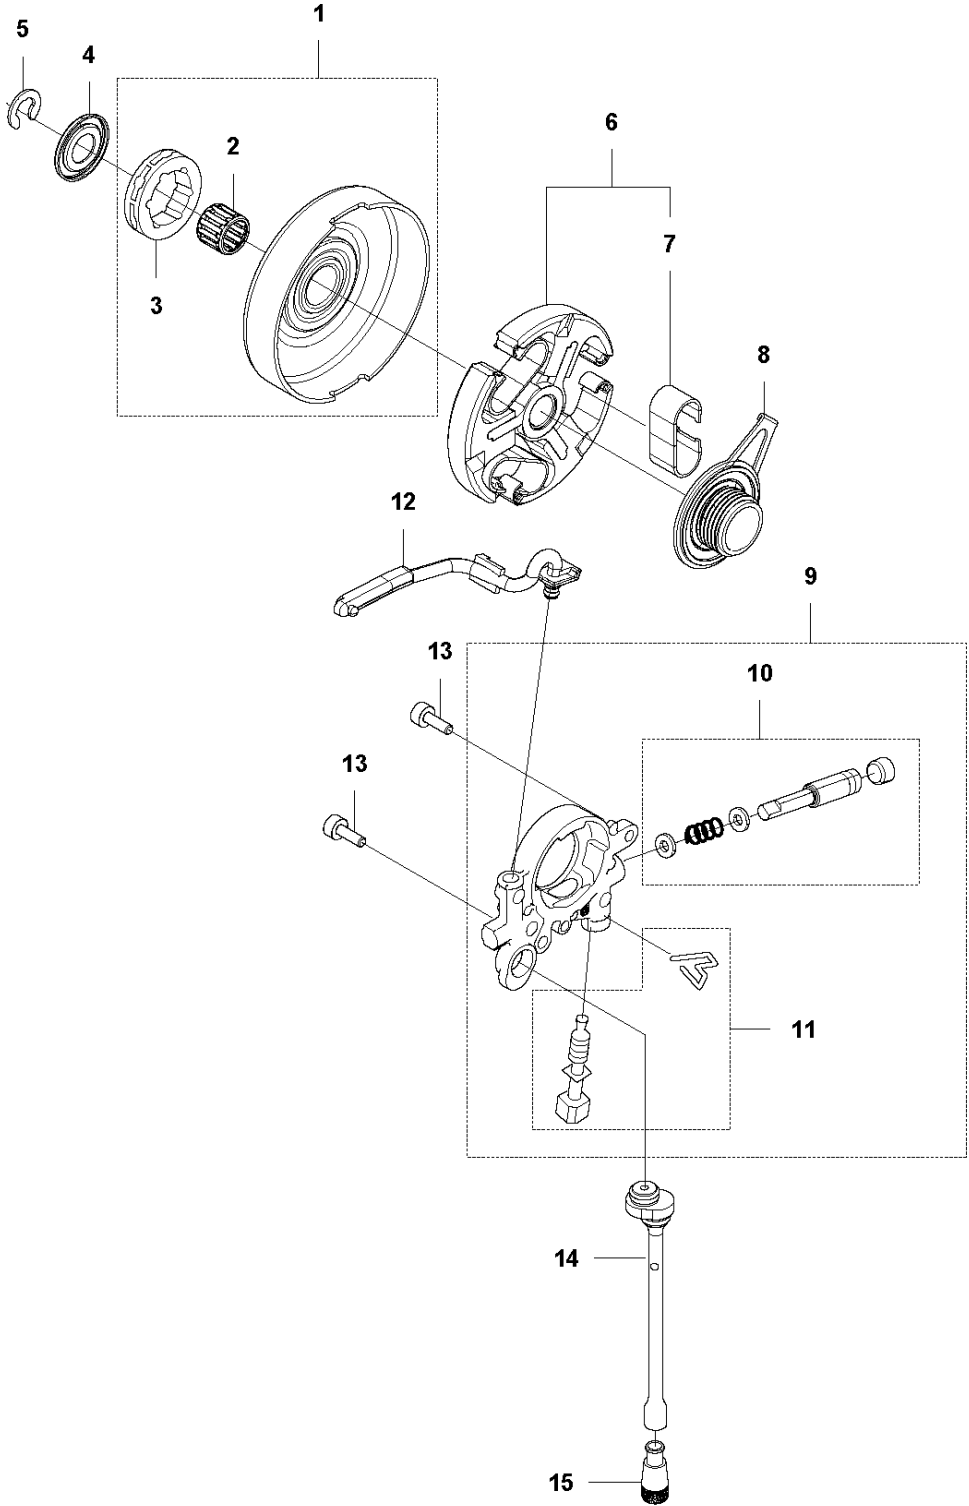

SPARE PARTS LIST

CHAIN SAWS

572 XP/XPG 2018-08

A1 572 XP
CHAIN BRAKE

CHAIN BRAKE

572 XP/XPG 2018-08

Ref	Part No	Description	Remark	QTY KIT
1	576 13 96-01	HAND GUARD		1
2	590 10 53-01	HAND GUARD	KIT - Screws and Bushings	1
3	590 11 02-01	CHAIN BRAKE		1
4	590 10 56-01	KNEE JOINT		1
5	503 75 22-02	BRAKE BAND ASSY		1
6	574 82 56-01	COVER		1
7	582 21 33-01	SCREW		3

A2 572 XP/XPG
CLUTCH COVER

CLUTCH COVER

572 XP/XPG 2018-08

Ref	Part No	Description	Remark	QTY KIT	
1	537 33 10-05	CLUTCH COVER ASSY	Wrap	1	
1	575 23 59-03	CLUTCH COVER ASSY		1	
2	537 17 26-03	CLUTCH COVER	Wrap	1	1
2	575 23 63-01	CLUTCH COVER		1	1
3	537 17 41-01	CHIP GUARD	Wrap	1	1
3	575 23 64-01	CHIP GUARD		1	1
4	526 22 18-01	SCREW CITXPANT	Wrap	4	1
4	526 22 18-01	SCREW CITXPANT		3	1
5	537 04 34-01	CHAIN GUIDE	Wrap	1	1
5	501 51 72-01	CHAIN GUIDE		1	1
6	537 01 68-01	COVER	Wrap	1	1
6	576 42 43-01	COVER		1	1
7	503 22 00-01	HEXAGON NUT	Wrap	2	1
7	505 19 73-01	NUT		2	1
8	537 03 38-03	LABEL	Wrap	1	1
9	590 10 47-01	CHAIN TENSIONER KIT		1	1
10	590 10 48-01	WORM SCREW		1	1
11	590 10 51-01	WORM WHEEL		1	1

B 572 XP
CLUTCH & OIL PUMP

CLUTCH & OIL PUMP

572 XP/XPG 2018-08

Ref	Part No	Description	Remark	QTY	KIT
1	577 60 38-01	CLUTCH DRUM ASSY		1	
2	503 43 20-01	NEEDLE HOLDER		1	1
3	501 59 80-02	RIM		1	1
4	503 75 24-01	WASHER		1	
5	503 27 21-01	E-CLIP		1	
6	586 79 84-03	CLUTCH ASSY		1	
7	537 36 06-01	CLUTCH SPRING		3	6
8	582 27 01-08	PUMP PINION		1	
9	589 02 84-01	OIL PUMP ASSY		1	
10	590 11 97-01	PUMP PISTON		1	9
11	590 12 01-01	OIL PUMP		1	9
12	576 98 74-01	OIL PRESSURE HOSE		1	
13	526 81 81-01	SCREW ITXSCM		2	
14	594 09 32-01	OIL HOSE		1	
15	501 54 41-02	OIL SCREEN		1	