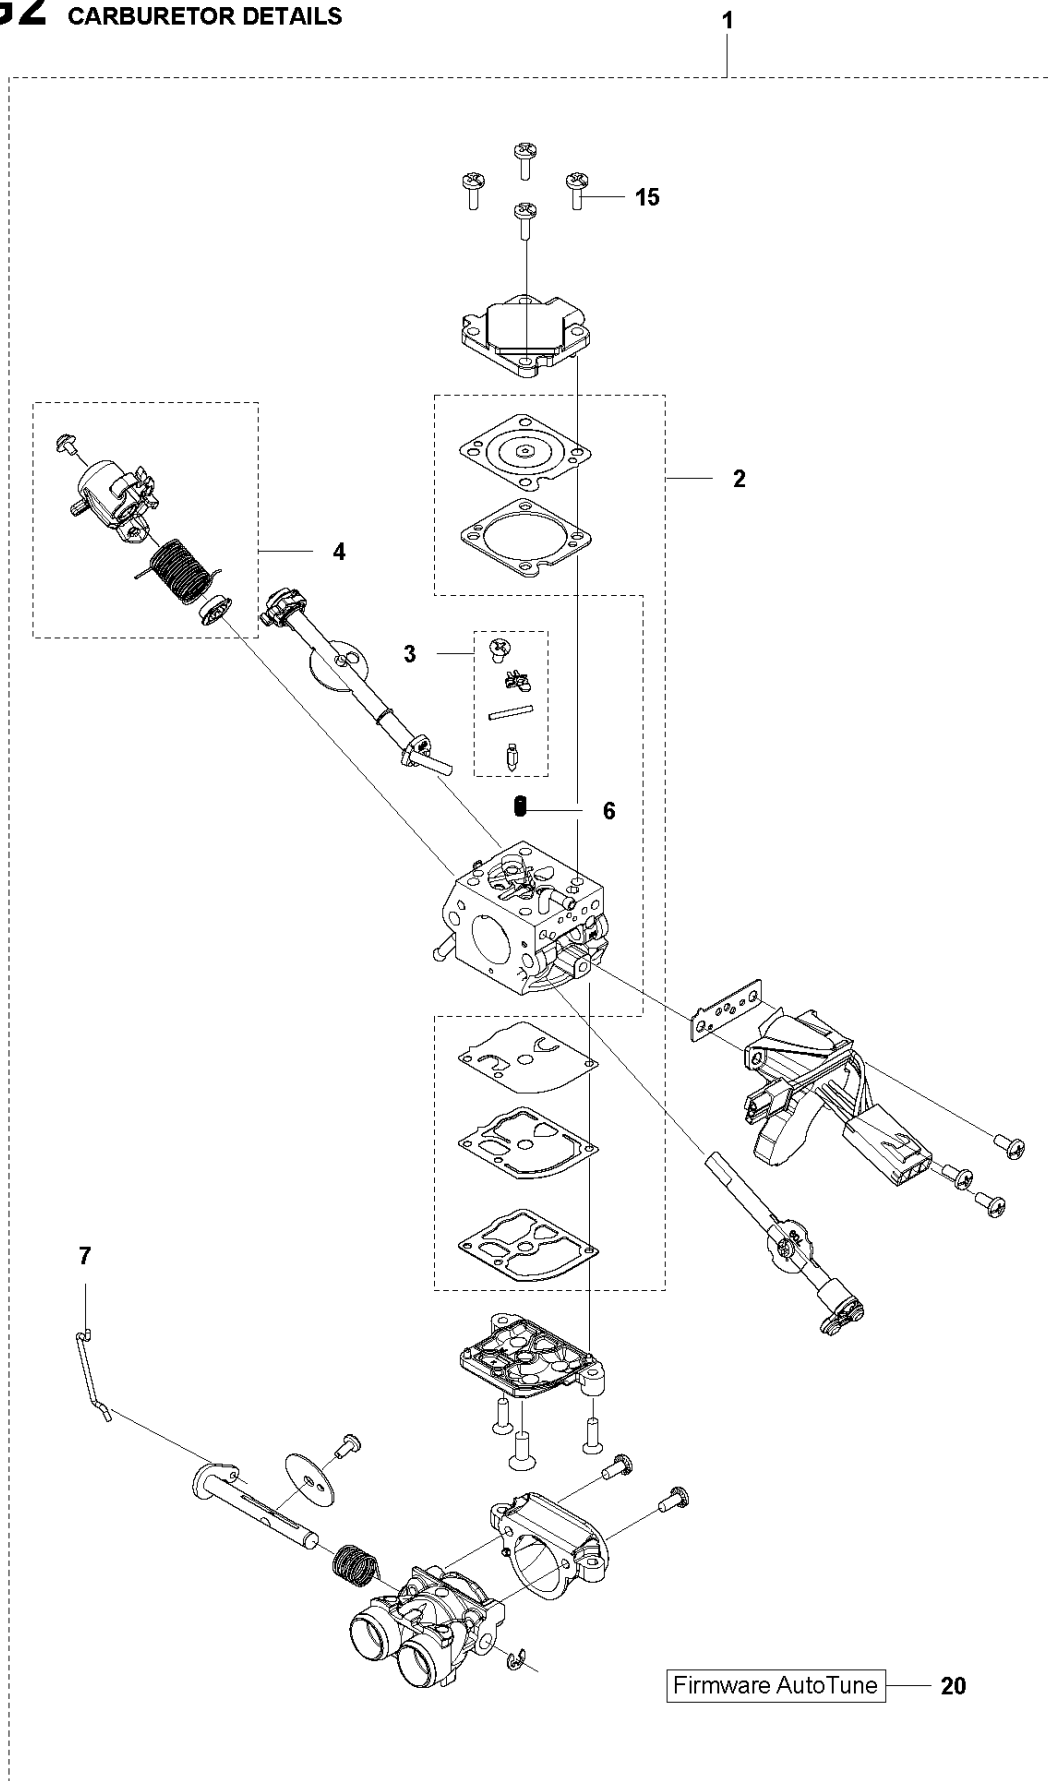

G1 572 XP
CARBURETOR & AIRFILTER

CARBURETOR & AIR FILTER

572 XP/XPG 2018-08

Ref	Part No	Description	Remark	QTY	KIT
1	575 52 66-01	AIR FILTER ASSY	HD Non Woven	1	
1	575 52 66-02	AIR FILTER ASSY	HD 25 microns	1	
1	575 52 66-03	AIR FILTER ASSY	HD 64 microns	1	
2	577 41 90-05	INLET ELBOW	Std	1	
2	577 41 90-06	INLET ELBOW	Heated	1	
3	731 23 14-01	HEXAGON NUT		1	2
4	525 61 92-01	SEALING		1	2
5	525 61 90-01	SEALING		1	2
6	577 53 64-02	WIRING ASSY		1	2
7	510 01 72-02	CHOKE CONTROL ASSY		1	2
8	505 15 62-01	SCREW		1	2
9	589 37 84-01	SEALING		1	2
10	523 05 68-01	FUEL HOSE		1	
11	525 34 43-03	FUEL HOSE		1	
12	581 14 31-01	SCREW ITXSCFM		2	
13	525 58 81-01	SEALING		1	
14	505 16 52-02	FLANGE		1	
15	503 22 65-03	SQUARE NUT		2	14
16	501 18 20-01	BAFFLE		1	
17	575 23 53-01	INLET PIPE	Std	1	
17	575 23 53-02	INLET PIPE	Winter	1	
18	526 81 81-01	SCREW ITXSCM		4	
19	591 15 83-01	CARBURETTOR KIT	572	1	
20	582 17 95-01	SEALING		1	
21	590 05 95-01	SEALING		1	
22	537 21 32-05	KNOB		1	
23	589 34 07-01	CONTACT CLAMP		1	
24	589 34 06-01	RETAINER		1	
25	582 02 51-01	SUPPORT SLEEVE		1	
26	503 93 66-01	PURGE		1	

G2 572 XP
CARBURETOR DETAILS

CARBURETOR DETAILS

572 XP/XPG 2018-08

Ref	Part No	Description	Remark	QTY	KIT
1	591 15 83-01	CARBURETTOR KIT	572	1	
2	522 51 89-01	KIT	GASKET KIT	1	1
3	590 19 15-01	CARBURETTOR	Metering Kit	1	1
4	590 19 16-01	CARBURETTOR	Throttle Lever Kit	1	1
6	537 38 34-01	SPRING		1	1
7	522 51 79-01	ROD		1	1
15	522 54 51-01	SCREW		4	
20	-	TBD	Download from your local support site	1	