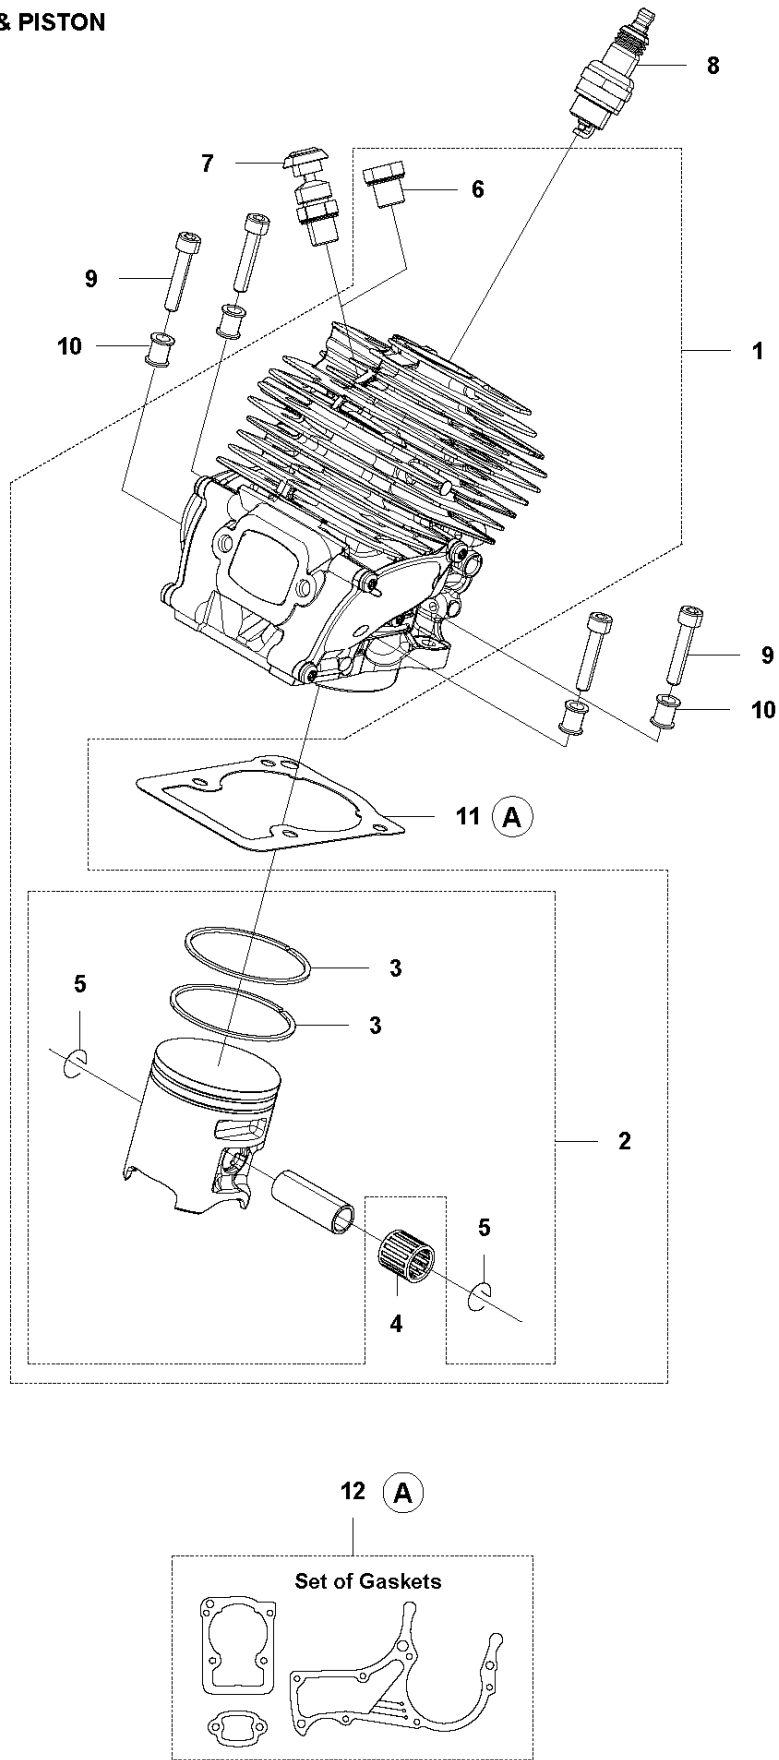

SPARE PARTS LIST

CHAIN SAWS

572 XP/XPG 2018-08

A1 572 XP
CHAIN BRAKE

CHAIN BRAKE

572 XP/XPG 2018-08

Ref	Part No	Description	Remark	QTY KIT
1	576 13 96-01	HAND GUARD		1
2	590 10 53-01	HAND GUARD	KIT - Screws and Bushings	1
3	590 11 02-01	CHAIN BRAKE		1
4	590 10 56-01	KNEE JOINT		1
5	503 75 22-02	BRAKE BAND ASSY		1
6	574 82 56-01	COVER		1
7	582 21 33-01	SCREW		3

B 572 XP
CLUTCH & OIL PUMP

CLUTCH & OIL PUMP

572 XP/XPG 2018-08

Ref	Part No	Description	Remark	QTY	KIT
1	577 60 38-01	CLUTCH DRUM ASSY		1	
2	503 43 20-01	NEEDLE HOLDER		1	1
3	501 59 80-02	RIM		1	1
4	503 75 24-01	WASHER		1	
5	503 27 21-01	E-CLIP		1	
6	586 79 84-03	CLUTCH ASSY		1	
7	537 36 06-01	CLUTCH SPRING		3	6
8	582 27 01-08	PUMP PINION		1	
9	589 02 84-01	OIL PUMP ASSY		1	
10	590 11 97-01	PUMP PISTON		1	9
11	590 12 01-01	OIL PUMP		1	9
12	576 98 74-01	OIL PRESSURE HOSE		1	
13	526 81 81-01	SCREW ITXSCM		2	
14	594 09 32-01	OIL HOSE		1	
15	501 54 41-02	OIL SCREEN		1	

C 572 XP
CYLINDER COVER

CYLINDER COVER

572 XP/XPG 2018-08

Ref	Part No	Description	Remark	QTY KIT
1	579 79 87-01	CYLINDER COVER		1

D 572 XP
CYLINDER & PISTON

CYLINDER PISTON

572 XP/XPG 2018-08

Ref	Part No	Description	Remark	QTY KIT	
1	590 15 03-01	CYLINDER ASSY	572	1	
2	576 62 67-04	PISTON ASSY		1	1
3	576 62 74-01	PISTON RING		2	2
4	577 57 24-01	NEEDLE BEARING		1	1
5	737 43 12-00	SNAP RING		2	2
6	503 55 22-01	PLUG		1	1
7	584 28 87-01	DECOMPRESSION VALVE		1	
8	503 23 51-11	SPARK PLUG		1	
9	501 81 12-02	SCREW ITXSCM		4	
10	589 52 79-01	SLEEVE		4	
11	577 23 98-01	GASKET		1	12
12	578 86 47-01	GASKET KIT		1	

E 572 XP
CRANKSHAFT

CRANKSHAFT

572 XP/XPG 2018-08

Ref	Part No	Description	Remark	QTY	KIT
1	577 60 74-01	CRANKSHAFT ASSY		1	
2	577 57 24-01	NEEDLE BEARING		1	1
3	587 29 34-01	BALL BEARING		2	1
4	582 81 26-01	RADIAL SEAL		2	3