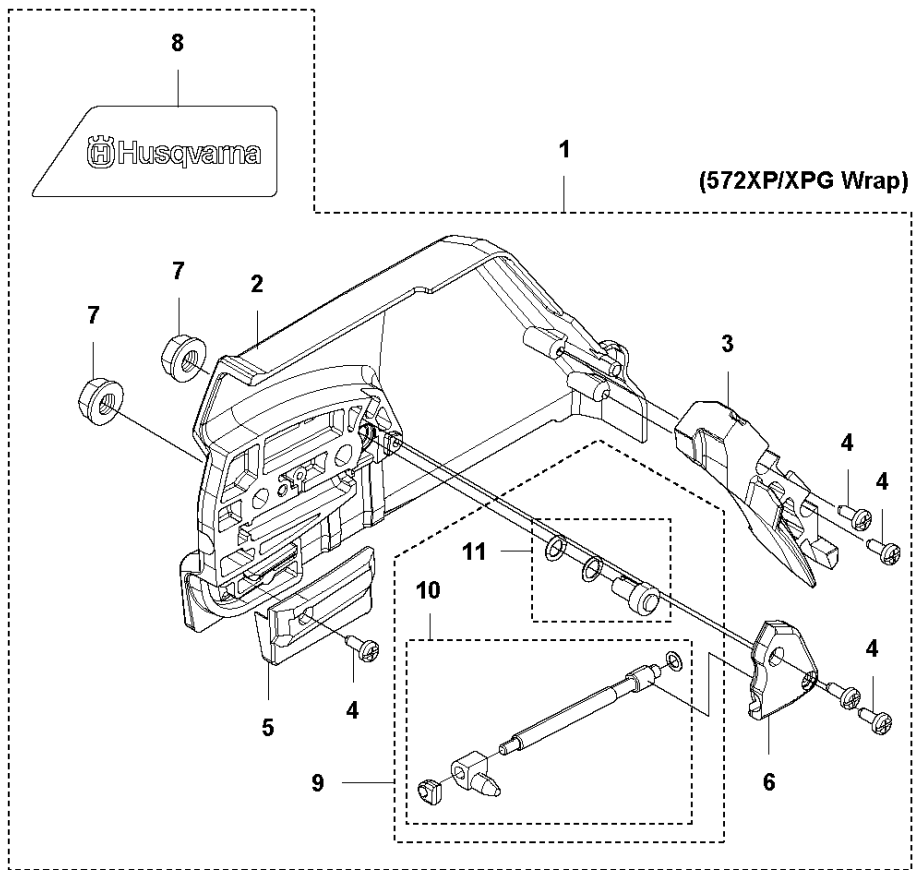

SPARE PARTS LIST

CHAIN SAWS

572 XP/XPG 2018-08

A1 572 XP
CHAIN BRAKE

CHAIN BRAKE

572 XP/XPG 2018-08

Ref	Part No	Description	Remark	QTY KIT
1	576 13 96-01	HAND GUARD		1
2	590 10 53-01	HAND GUARD	KIT - Screws and Bushings	1
3	590 11 02-01	CHAIN BRAKE		1
4	590 10 56-01	KNEE JOINT		1
5	503 75 22-02	BRAKE BAND ASSY		1
6	574 82 56-01	COVER		1
7	582 21 33-01	SCREW		3

A2 572 XP/XPG
CLUTCH COVER

CLUTCH COVER

572 XP/XPG 2018-08

Ref	Part No	Description	Remark	QTY KIT	
1	537 33 10-05	CLUTCH COVER ASSY	Wrap	1	
1	575 23 59-03	CLUTCH COVER ASSY		1	
2	537 17 26-03	CLUTCH COVER	Wrap	1	1
2	575 23 63-01	CLUTCH COVER		1	1
3	537 17 41-01	CHIP GUARD	Wrap	1	1
3	575 23 64-01	CHIP GUARD		1	1
4	526 22 18-01	SCREW CITXPANT	Wrap	4	1
4	526 22 18-01	SCREW CITXPANT		3	1
5	537 04 34-01	CHAIN GUIDE	Wrap	1	1
5	501 51 72-01	CHAIN GUIDE		1	1
6	537 01 68-01	COVER	Wrap	1	1
6	576 42 43-01	COVER		1	1
7	503 22 00-01	HEXAGON NUT	Wrap	2	1
7	505 19 73-01	NUT		2	1
8	537 03 38-03	LABEL	Wrap	1	1
9	590 10 47-01	CHAIN TENSIONER KIT		1	1
10	590 10 48-01	WORM SCREW		1	1
11	590 10 51-01	WORM WHEEL		1	1

B 572 XP
CLUTCH & OIL PUMP

CLUTCH & OIL PUMP

572 XP/XPG 2018-08

Ref	Part No	Description	Remark	QTY	KIT
1	577 60 38-01	CLUTCH DRUM ASSY		1	
2	503 43 20-01	NEEDLE HOLDER		1	1
3	501 59 80-02	RIM		1	1
4	503 75 24-01	WASHER		1	
5	503 27 21-01	E-CLIP		1	
6	586 79 84-03	CLUTCH ASSY		1	
7	537 36 06-01	CLUTCH SPRING		3	6
8	582 27 01-08	PUMP PINION		1	
9	589 02 84-01	OIL PUMP ASSY		1	
10	590 11 97-01	PUMP PISTON		1	9
11	590 12 01-01	OIL PUMP		1	9
12	576 98 74-01	OIL PRESSURE HOSE		1	
13	526 81 81-01	SCREW ITXSCM		2	
14	594 09 32-01	OIL HOSE		1	
15	501 54 41-02	OIL SCREEN		1	