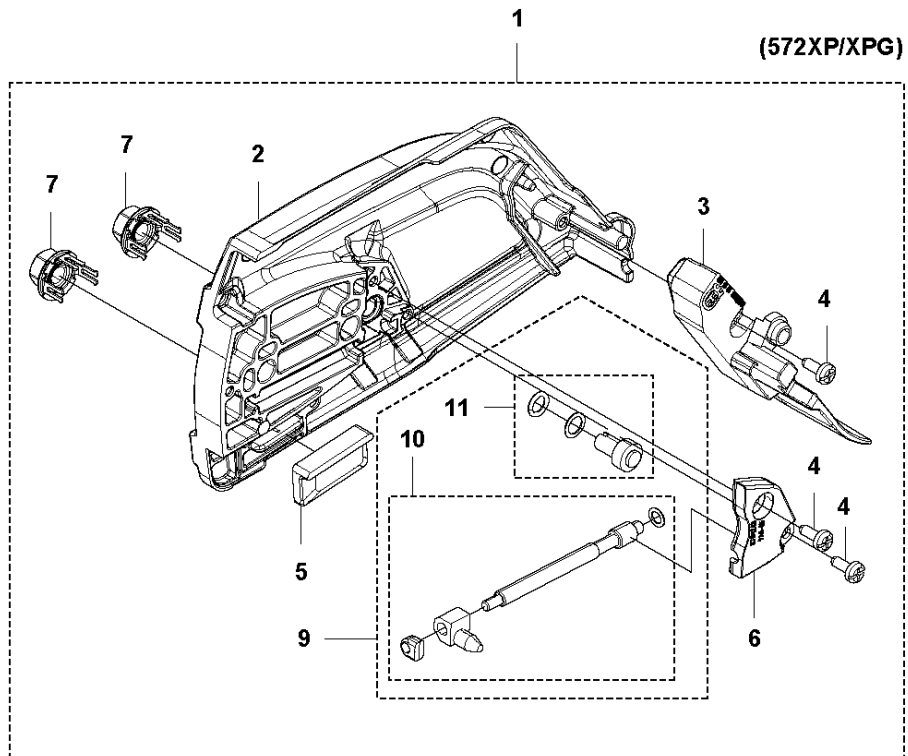

SPARE PARTS LIST

CHAIN SAWS

572 XP/XPG 2018-08

A1 572 XP
CHAIN BRAKE

CHAIN BRAKE

572 XP/XPG 2018-08

Ref	Part No	Description	Remark	QTY KIT
1	576 13 96-01	HAND GUARD		1
2	590 10 53-01	HAND GUARD	KIT - Screws and Bushings	1
3	590 11 02-01	CHAIN BRAKE		1
4	590 10 56-01	KNEE JOINT		1
5	503 75 22-02	BRAKE BAND ASSY		1
6	574 82 56-01	COVER		1
7	582 21 33-01	SCREW		3

A2 572 XP/XPG
CLUTCH COVER

CLUTCH COVER

572 XP/XPG 2018-08

Ref	Part No	Description	Remark	QTY KIT	
1	537 33 10-05	CLUTCH COVER ASSY	Wrap	1	
1	575 23 59-03	CLUTCH COVER ASSY		1	
2	537 17 26-03	CLUTCH COVER	Wrap	1	1
2	575 23 63-01	CLUTCH COVER		1	1
3	537 17 41-01	CHIP GUARD	Wrap	1	1
3	575 23 64-01	CHIP GUARD		1	1
4	526 22 18-01	SCREW CITXPANT	Wrap	4	1
4	526 22 18-01	SCREW CITXPANT		3	1
5	537 04 34-01	CHAIN GUIDE	Wrap	1	1
5	501 51 72-01	CHAIN GUIDE		1	1
6	537 01 68-01	COVER	Wrap	1	1
6	576 42 43-01	COVER		1	1
7	503 22 00-01	HEXAGON NUT	Wrap	2	1
7	505 19 73-01	NUT		2	1
8	537 03 38-03	LABEL	Wrap	1	1
9	590 10 47-01	CHAIN TENSIONER KIT		1	1
10	590 10 48-01	WORM SCREW		1	1
11	590 10 51-01	WORM WHEEL		1	1

B 572 XP
CLUTCH & OIL PUMP

CLUTCH & OIL PUMP

572 XP/XPG 2018-08

Ref	Part No	Description	Remark	QTY	KIT
1	577 60 38-01	CLUTCH DRUM ASSY		1	
2	503 43 20-01	NEEDLE HOLDER		1	1
3	501 59 80-02	RIM		1	1
4	503 75 24-01	WASHER		1	
5	503 27 21-01	E-CLIP		1	
6	586 79 84-03	CLUTCH ASSY		1	
7	537 36 06-01	CLUTCH SPRING		3	6
8	582 27 01-08	PUMP PINION		1	
9	589 02 84-01	OIL PUMP ASSY		1	
10	590 11 97-01	PUMP PISTON		1	9
11	590 12 01-01	OIL PUMP		1	9
12	576 98 74-01	OIL PRESSURE HOSE		1	
13	526 81 81-01	SCREW ITXSCM		2	
14	594 09 32-01	OIL HOSE		1	
15	501 54 41-02	OIL SCREEN		1	