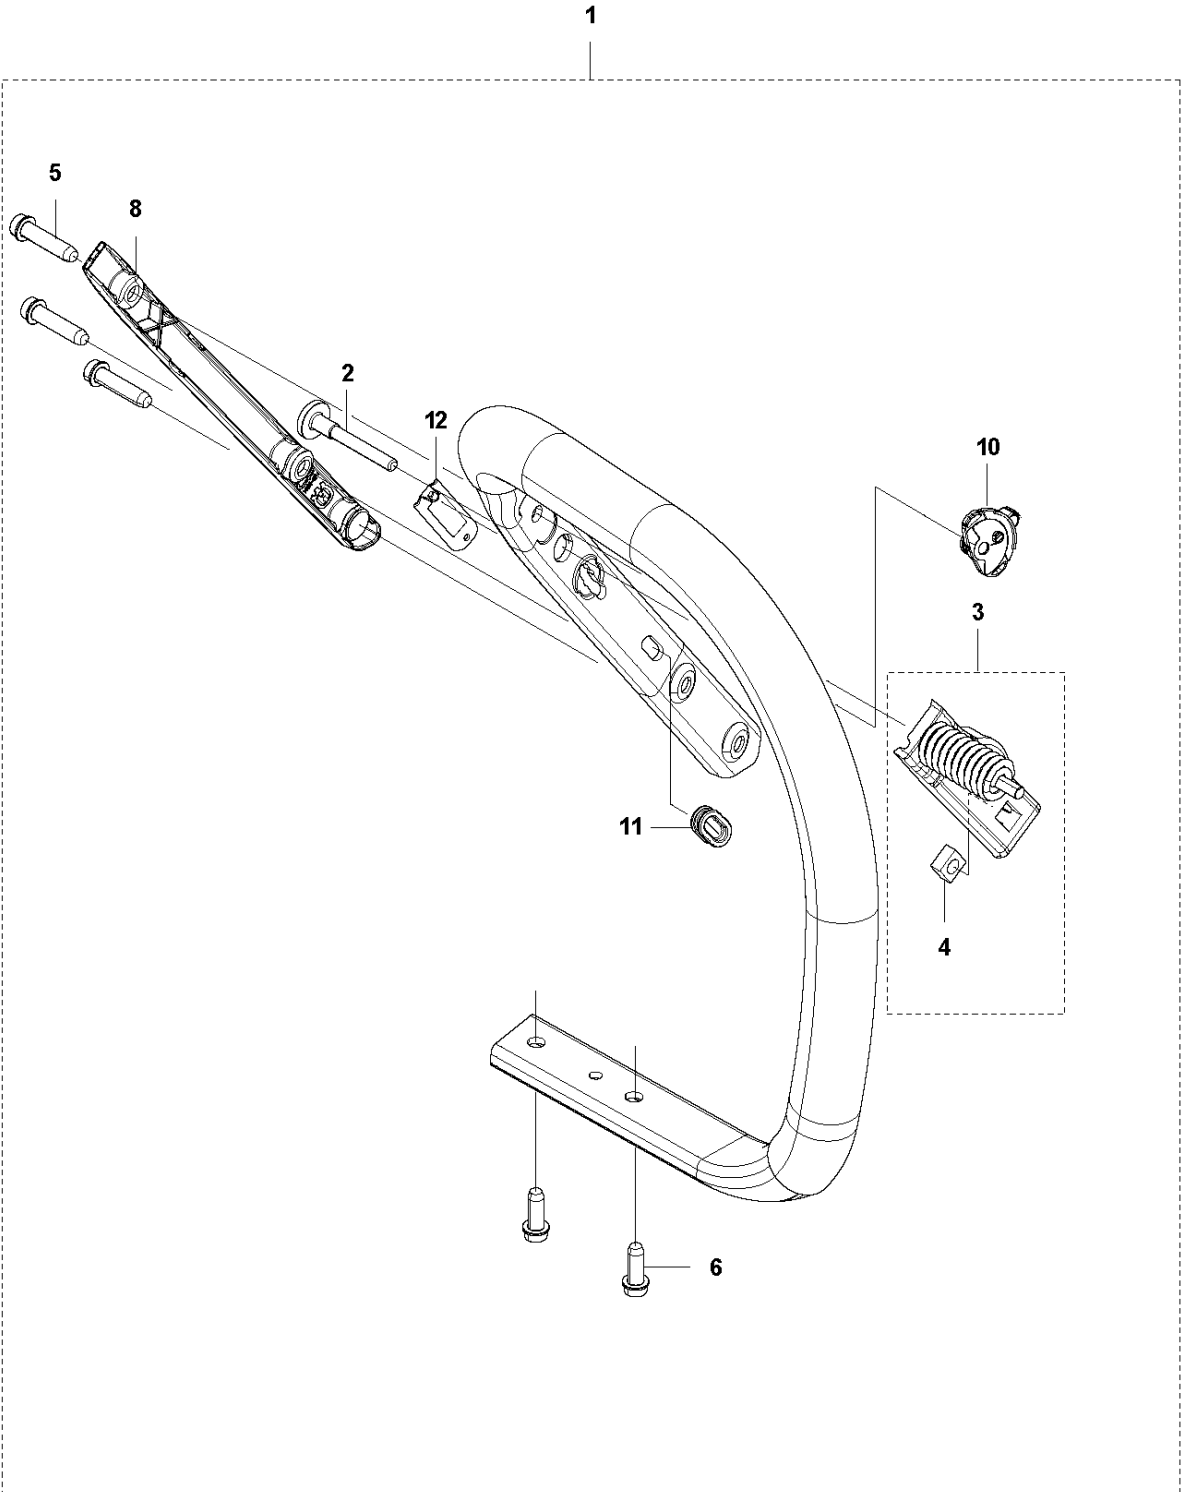

K2 572 XPG
HANDLE

HANDLE

572 XP/XPG 2018-08

Ref	Part No	Description	Remark	QTY KIT	
1	579 48 43-02	FRONT HANDLE ASSY		1	
2	504 06 45-01	SCREW ITXPANM		1	1
3	589 69 91-01	ANTIVIBRATION ELEMENT		1	1
3	589 69 91-02	ANTIVIBRATION ELEMENT	Hard	1	
4	503 22 66-01	SQUARE NUT		1	1,3
5	525 79 81-03	SCREW ITXSCFT		3	1
6	525 75 51-01	SCREW ITXSCFM		2	1
8	582 65 42-01	COVER		1	1
10	537 25 25-01	CONTACT PLATE		1	1
11	537 08 83-01	GROMMET		1	1
12	590 46 91-01	PROTECTION		1	1