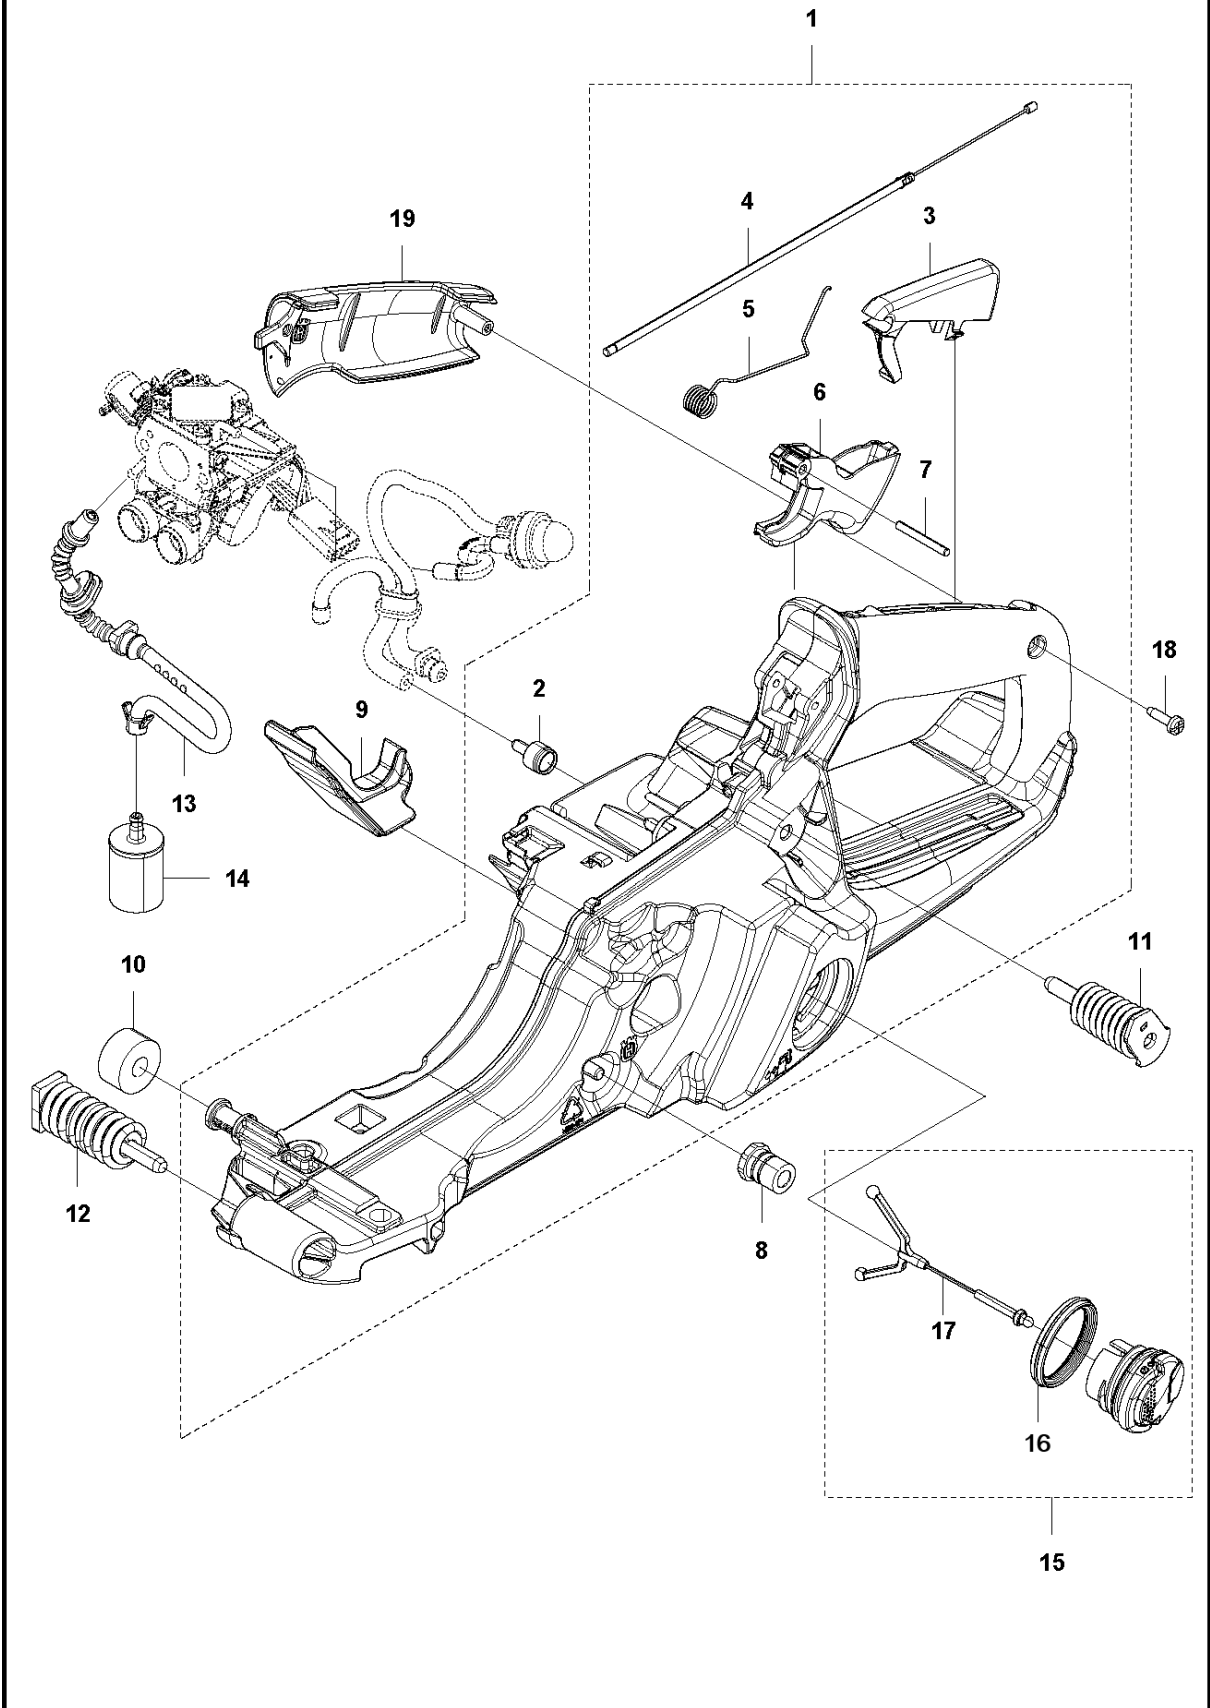

J 572 XP
FUEL TANK

FUEL TANK

572 XP/XPG 2018-08

Ref	Part No	Description	Remark	QTY	KIT
1	578 20 07-01	FUEL TANK ASSY		1	
2	501 15 29-01	TANK VENT ASSY		1	1
3	537 20 84-01	THROTTLE LOCKOUT		1	1
4	576 16 28-01	THROTTLE CABLE ASSY		1	1
5	544 09 99-01	SPRING		1	1
6	576 95 67-01	THROTTLE		1	1
7	720 18 25-20	PARALLEL PIN		1	1
8	501 00 76-01	LATERAL SUPPORT		1	
9	575 01 02-01	WEAR PROTECTION		1	
10	523 08 55-01	DEFLECTION LIMITER		1	
11	577 06 27-02	ANTIVIBRATION ELEMENT		1	
11	577 06 27-01	ANTIVIBRATION ELEMENT	Hard	1	
12	503 85 41-04	ANTIVIBRATION ELEMENT		1	
12	503 85 41-03	ANTIVIBRATION ELEMENT	Hard	1	
13	577 50 41-01	FUEL HOSE		1	
14	503 44 32-01	FUEL FILTER		1	
15	522 62 00-03	TANK CAP ASSY		1	
16	589 24 11-01	GASKET		1	15
17	503 57 89-01	HOLDER		1	15
18	525 88 74-02	SCREW CITXPANT		1	
19	537 20 56-01	COVER	H572 XP	1	
19	589 69 89-01	HANDLE INSERT	H572 XPG	1