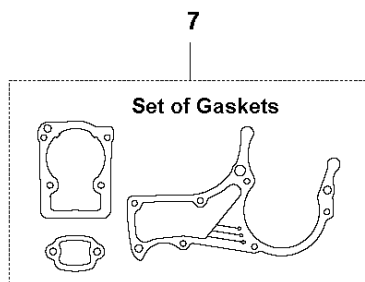

F 572 XP
MUFFLER

MUFFLER

572 XP/XPG 2018-08

Ref	Part No	Description	Remark	QTY	KIT
1	587 21 78-01	MUFFLER KIT		1	
2	585 39 00-01	SPARK ARRESTER		1	1
3	724 12 87-59	SCREW CRPANM		1	1
4	525 82 51-06	SCREW ITXSCM		2	1
5	587 35 10-01	HEAT DEFLECTOR		1	1
6	587 35 09-01	GASKET		1	1, 7
7	578 86 47-01	GASKET KIT		1	
8	525 76 25-03	SCREW ITXSCM		2