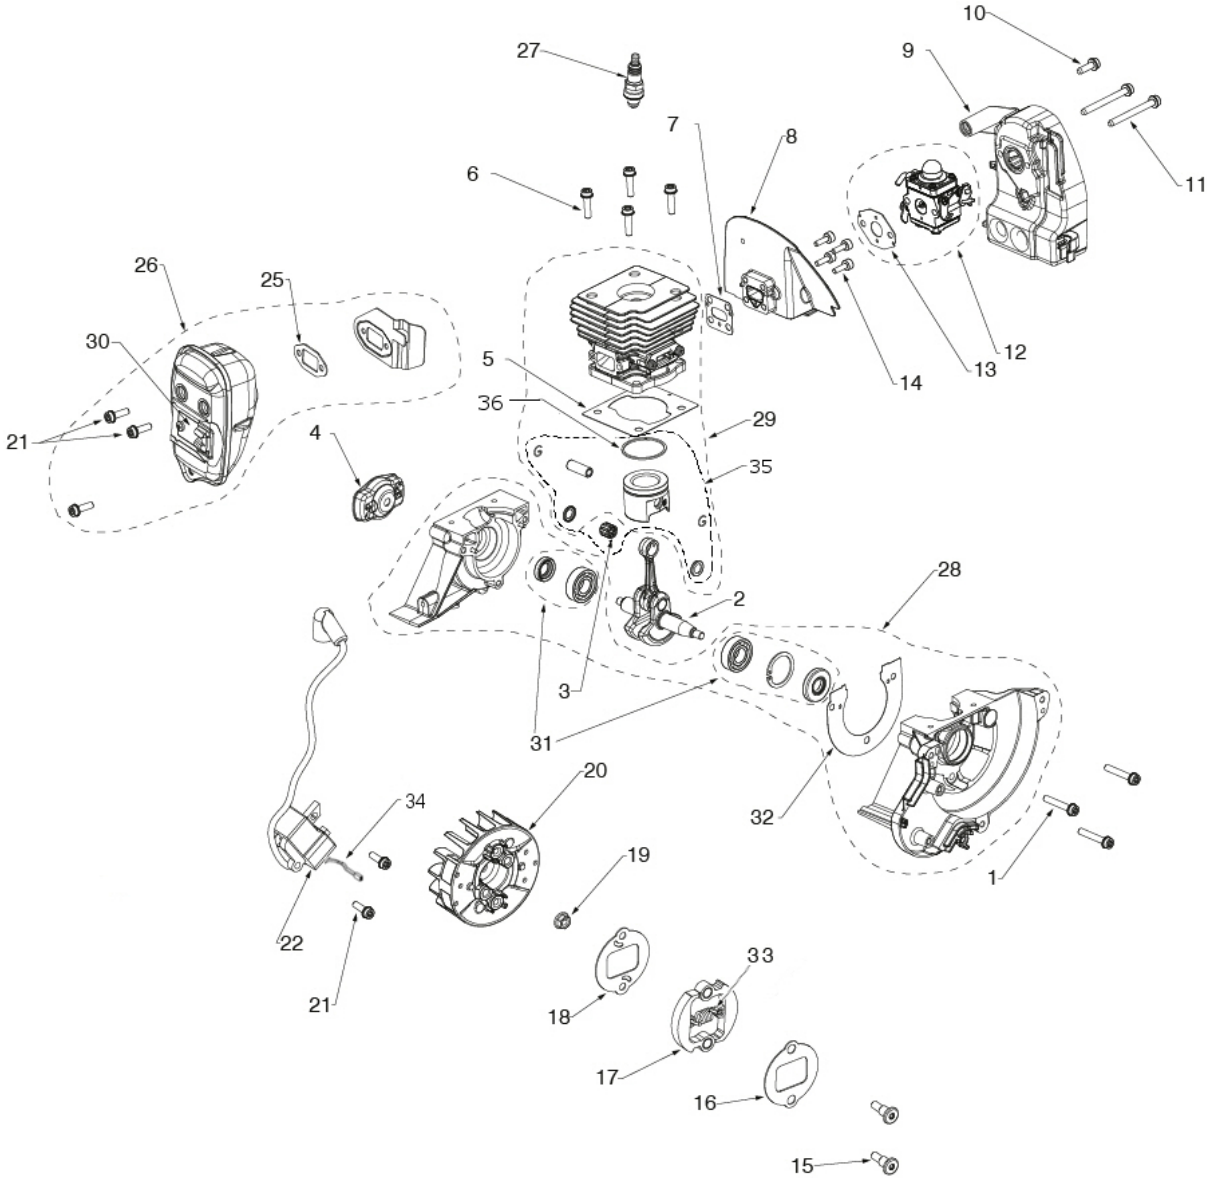

ENGINE

325 R, 967908401, 2018-11

Ref	Part No	Description	Remark	QTY	KIT
1	525 75 51-03	SCREW ITXSCFM		1	
2	522 92 89-03	CRANKSHAFT ASSY		1	
3	578 19 48-01	NEEDLE BEARING		1	
4	525 84 56-01	BRIDGE		1	
5	579 52 29-01	GASKET		1	
6	525 75 51-02	SCREW ITXSCFM		1	
7	579 62 26-03	GASKET		1	
8	579 62 25-01	INSULATION WALL		1	
9	580 98 55-01	FILTER HOLDER ASSY		1	
10	573 92 58-01	SCREW ITXSCFT		1	
11	573 92 58-02	SCREW ITXSCFT		1	
12	545 00 80-97	CARBURETOR KIT	CARBURETOR	1	
13	530 01 91-94	GASKET		1	
14	525 76 09-06	SCREW ITXSCM		1	
15	525 61 54-01	SCREW		1	
16	525 61 30-01	WASHER		1	
17	575 76 22-03	CLUTCH ASSY		1	33
18	525 61 29-01	WASHER		1	
19	731 71 16-51	HEXAGON NUT FLANGE		1	
20	510 08 82-02	FLYWHEEL		1	
21	525 75 51-01	SCREW ITXSCFM		1	
22	579 52 54-02	IGNITION MODULE		1	
25	580 98 58-01	GASKET		1	
26	501 17 43-01	MUFFLER KIT	RUSSIA & LATIN AMERICA ONLY	1	
26	545 00 80-98	MUFFLER KIT	ALL MARKETS EXCEPT RUSSIA & LATIN AMERICA	1	
27	545 00 80-93	SPARK PLUG	SPARK PLUG	1	
28	580 44 66-32	CRANKCASE ASSY	CRANKCASE	1	
29	545 00 80-91	PISTON + CYLINDER	PISTON & CYLINDER	1	
30	580 44 66-03	SPARK ARRESTER KIT	SPARK ARRESTOR (IF EQUIPPED)	1	
31	501 85 62-01	SEAL KIT		1	
32	579 52 28-01	GASKET		1	
33	587 03 70-01	SPRING		1	
34	584 99 39-02	SHORT CIRCUIT CABLE		1	
35	590 55 35-02	PISTON KIT	PISTON	1	
36	579 52 46-01	PISTON RING		1