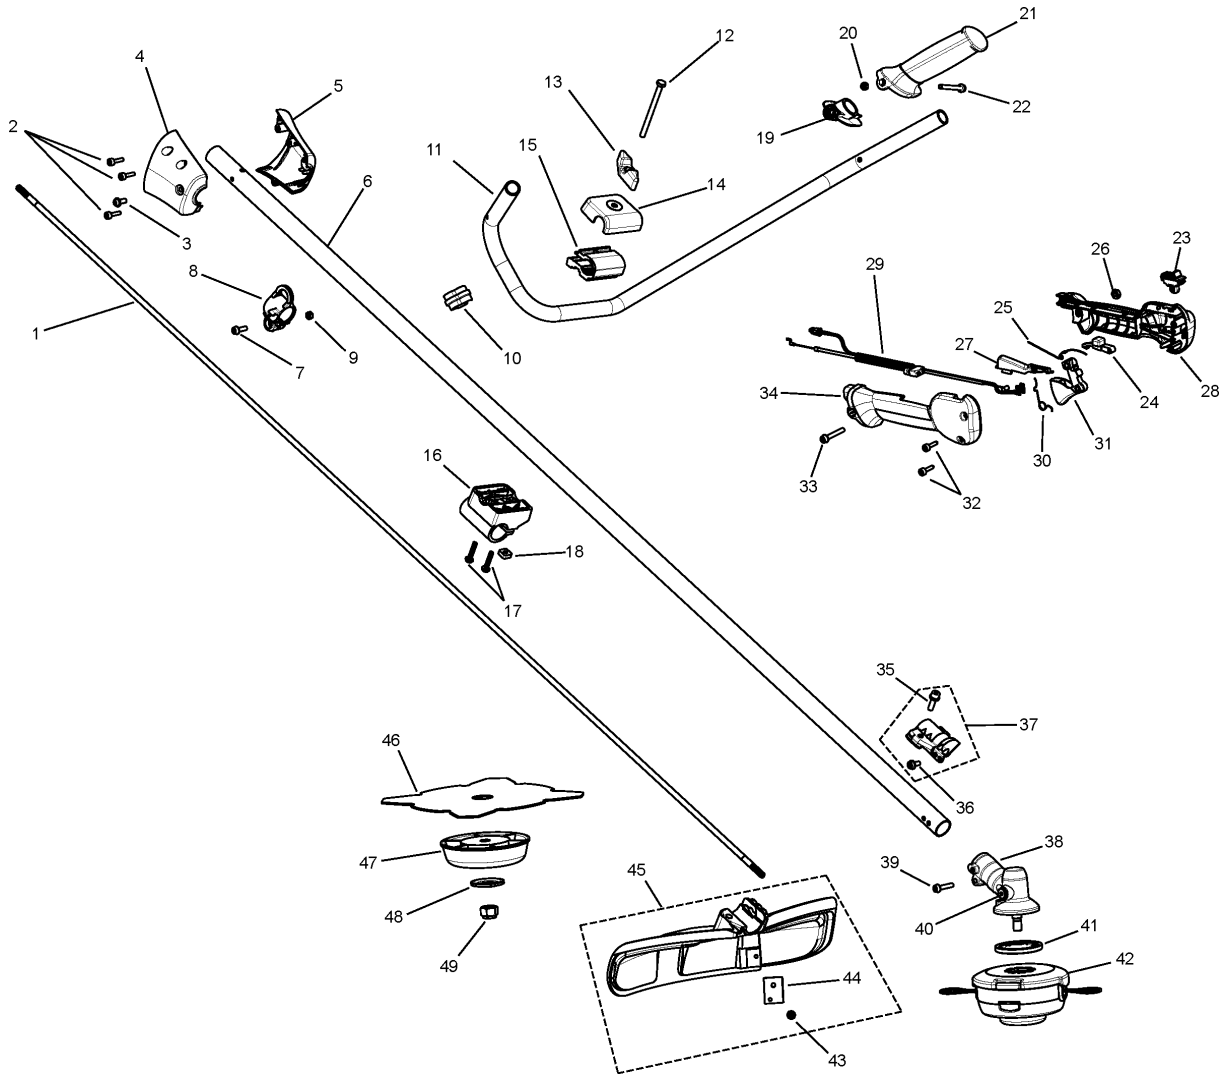

HOUSING

325 R, 967908401, 2018-11

Ref	Part No	Description	Remark	QTY	KIT
1	537 21 32-09	KNOB		1	
2	524 85 38-01	FILTER COVER		1	
3	574 24 27-01	AIR FILTER		1	
4	574 16 23-04	TANK CAP ASSY		1	
5	545 00 80-94	FUEL TANK KIT		1	4, 19, fuel filter
6	731 23 14-01	HEXAGON NUT		1	
7	574 44 40-01	SCREW ITXSCT		1	
8	585 64 49-01	GUARD		1	
9	525 75 51-04	SCREW ITXSFCM		1	
10	584 99 38-01	CLUTCH COVER ASSY		1	
11	578 42 66-01	CLUTCH DRUM ASSY	CLUTCH DRUM	1	
12	524 85 37-01	CHOKE BUTTON		1	
13	580 29 40-01	STARTER ASSY		1	
14	545 11 28-01	SCREW		1	
15	545 00 80-79	KIT-ROPE		1	
16	575 48 95-01	STARTER HANDLE		1	
17	573 92 58-01	SCREW ITXSCT		1	
18	525 75 51-01	SCREW ITXSFCM		1	
19	545 00 80-96	FUEL LINE KIT		1	
20	585 53 03-01	STARTER PULLEY KIT		1	15,16,21
21	545 00 80-87	SPRING		1	
22	579 36 62-01	PULLEY		1	
23	578 46 51-01	SPRING		1	
-	574 60 39-01	FUEL FILTER		1	