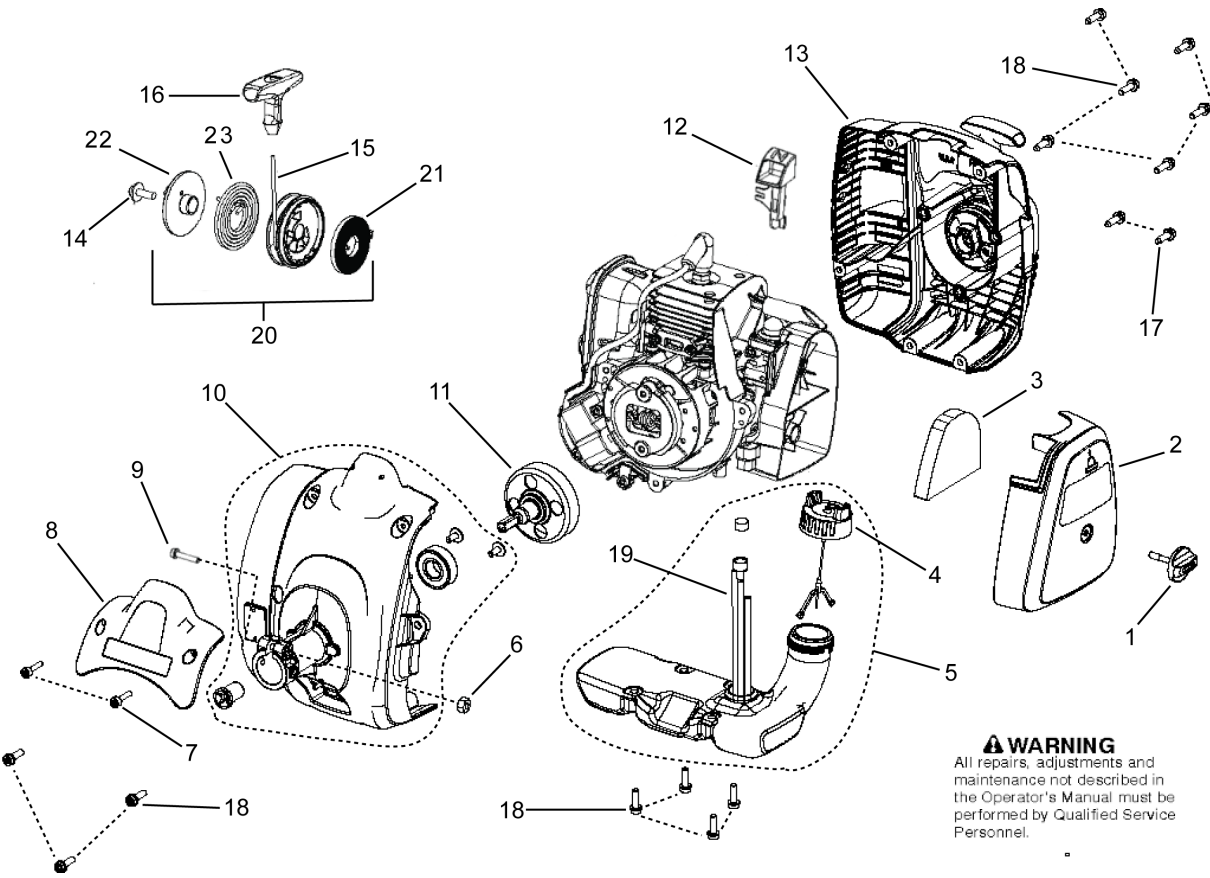

SPARE PARTS LIST

BRUSHCUTTERS/CLEARING SAWS

325 R, 967908401, 2018-11

⚠ WARNING
All repairs, adjustments and maintenance not described in the Operator's Manual must be performed by Qualified Service Personnel.

HOUSING

325 R, 967908401, 2018-11

Ref	Part No	Description	Remark	QTY	KIT
1	537 21 32-09	KNOB		1	
2	524 85 38-01	FILTER COVER		1	
3	574 24 27-01	AIR FILTER		1	
4	574 16 23-04	TANK CAP ASSY		1	
5	545 00 80-94	FUEL TANK KIT		1	4, 19, fuel filter
6	731 23 14-01	HEXAGON NUT		1	
7	574 44 40-01	SCREW ITXSCT		1	
8	585 64 49-01	GUARD		1	
9	525 75 51-04	SCREW ITXSFCM		1	
10	584 99 38-01	CLUTCH COVER ASSY		1	
11	578 42 66-01	CLUTCH DRUM ASSY	CLUTCH DRUM	1	
12	524 85 37-01	CHOKE BUTTON		1	
13	580 29 40-01	STARTER ASSY		1	
14	545 11 28-01	SCREW		1	
15	545 00 80-79	KIT-ROPE		1	
16	575 48 95-01	STARTER HANDLE		1	
17	573 92 58-01	SCREW ITXSCT		1	
18	525 75 51-01	SCREW ITXSFCM		1	
19	545 00 80-96	FUEL LINE KIT		1	
20	585 53 03-01	STARTER PULLEY KIT		1	15,16,21
21	545 00 80-87	SPRING		1	
22	579 36 62-01	PULLEY		1	
23	578 46 51-01	SPRING		1	
-	574 60 39-01	FUEL FILTER		1	