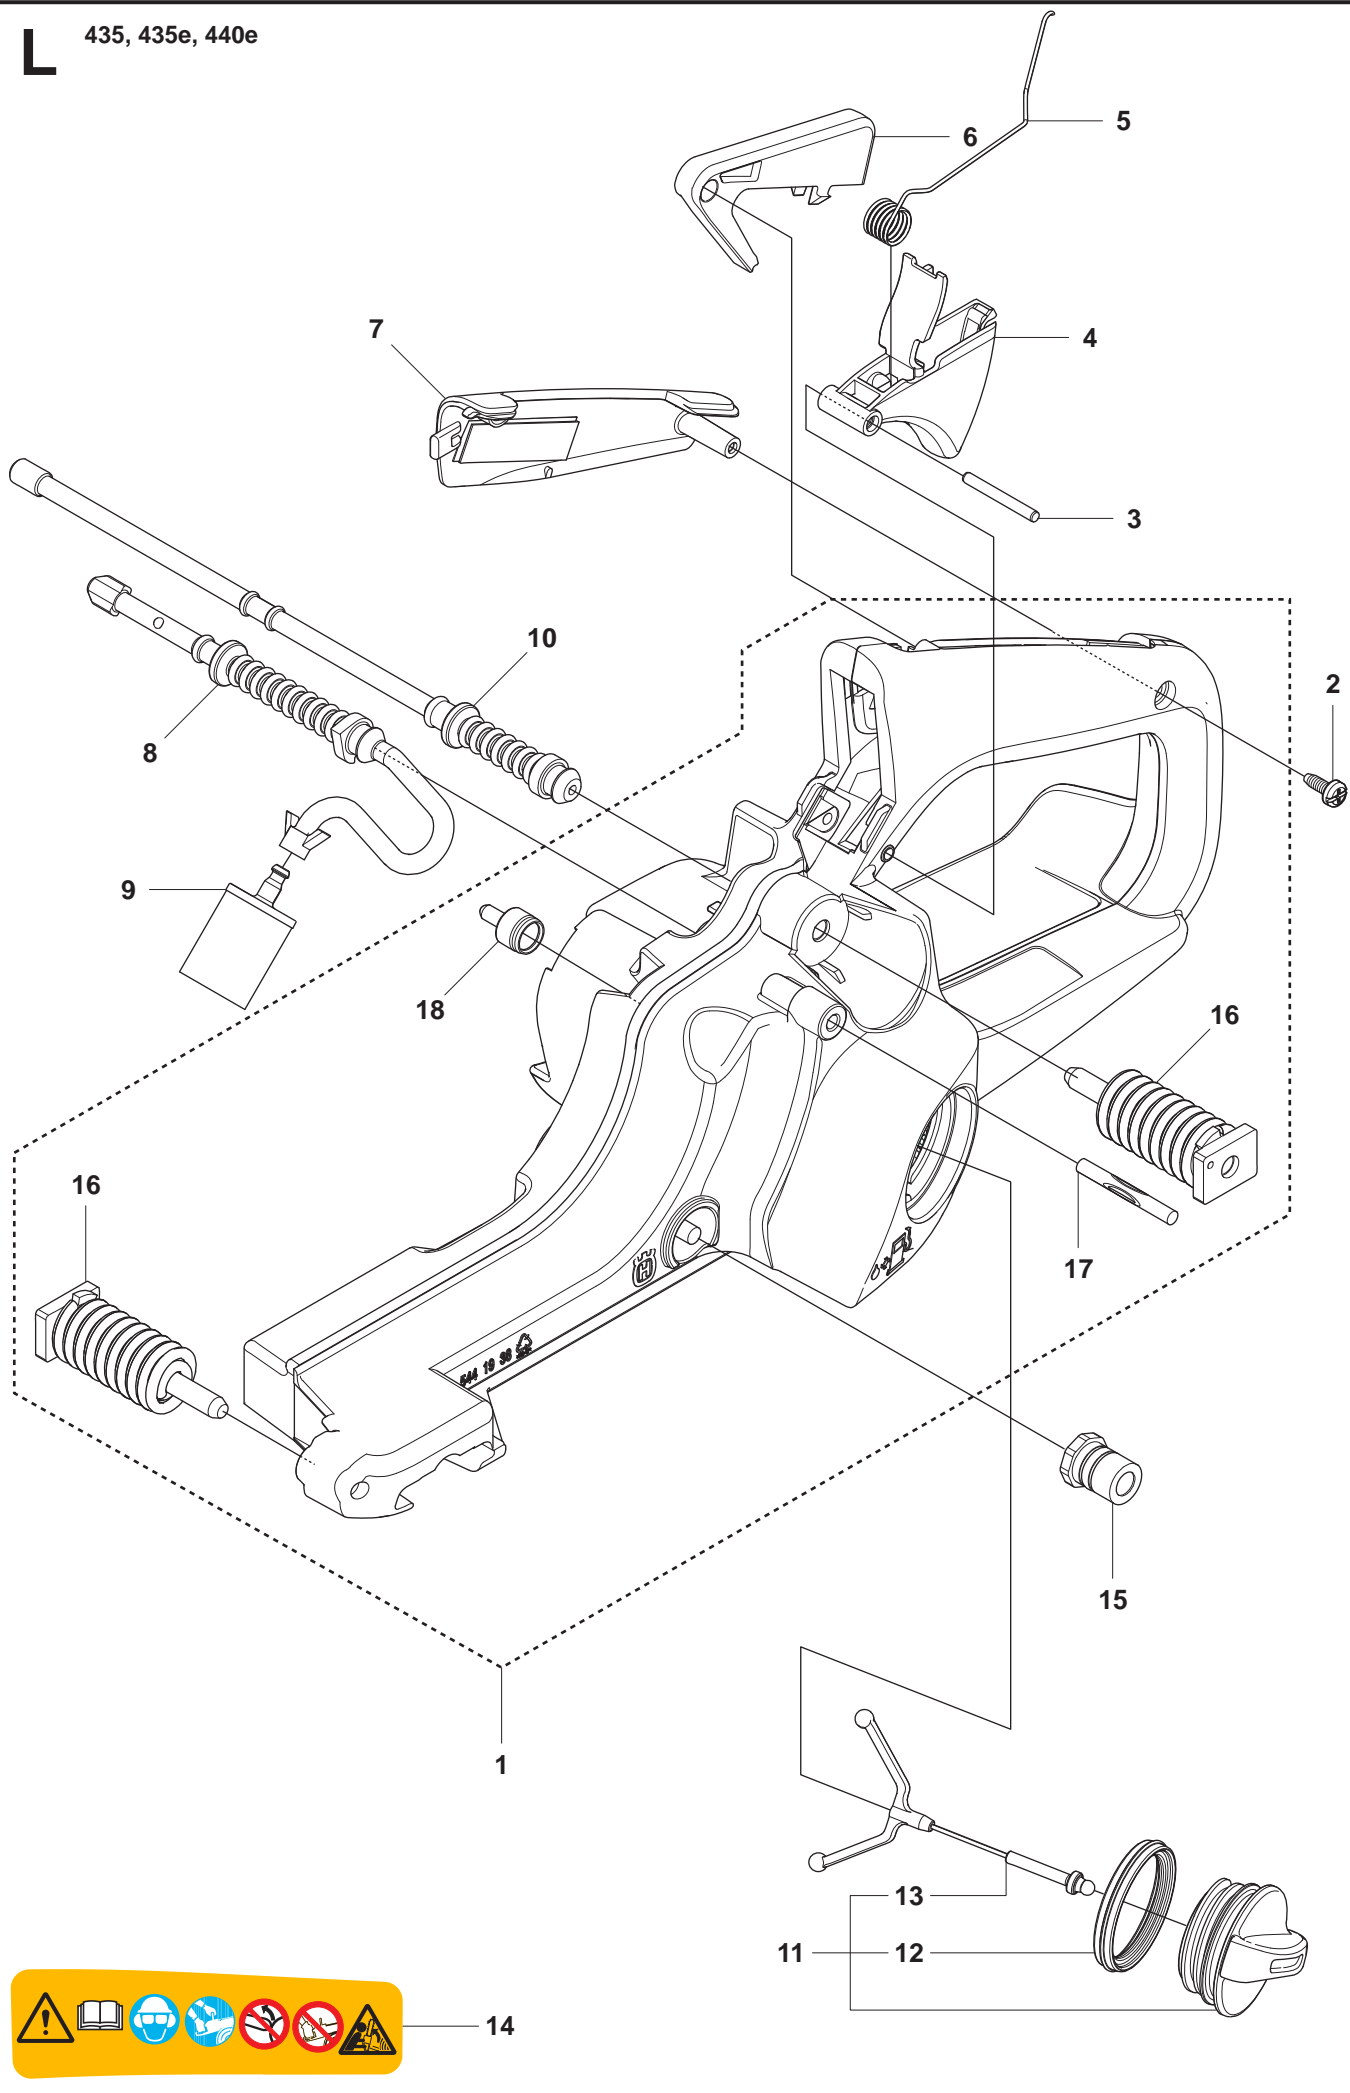

Pos.	Compl No.	Part No.	Quantity	Notes
1		544 19 38-01	1	Fuel tank assy
2		503 21 28-10	1	Screw
3		720 18 25-20	1	Pin
4		544 96 85-01	1	Throttle control
5		544 09 99-01	1	Spring
6		544 28 41-01	1	Throttle lockout
7		544 28 49-01	1	Handle insert
8		544 12 86-01	1	Fuel hose
9		503 44 32-01	1	Filter mix
10		544 12 97-01	1	Return hose
11		544 11 12-01	1	Tank cap assy
12	544 11 12-01	537 21 50-01	1	Sealing
13	544 11 12-01	503 57 89-01	1	Holder
14		544 37 50-01	1	Decal warning
15		501 00 76-01	1	Lateral support
16		504 79 56-01	2	Antivibration element
17		721 12 63-39	1	Grooved pin
18		537 35 95-01	1	Fuel tank vent