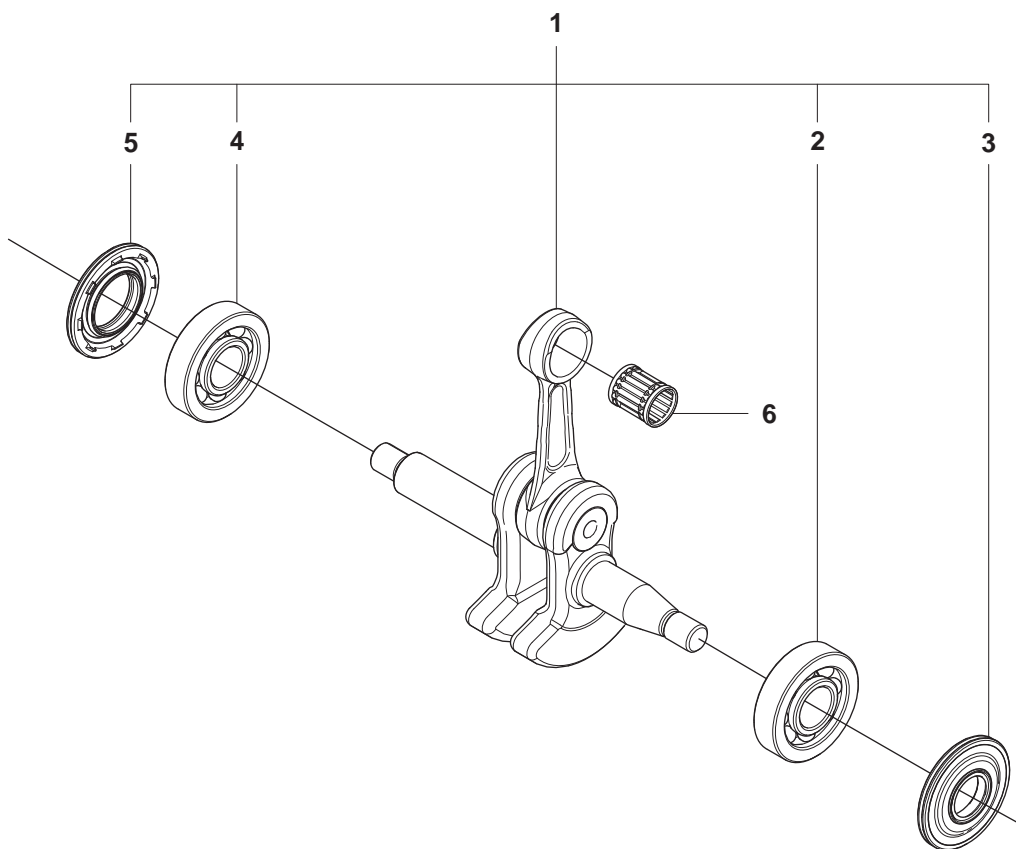

Page J
435, 435e, 440e

Pos.	Compl No.	Part No.	Quantity	Notes
1		544 34 38-01	1	Crankshaft
2	544 34 38-01	544 24 87-01	1	Ball bearing 6001 OD32
3	544 34 38-01	544 25 12-01	1	Sealing 12x32x3,7
4	544 34 38-01	544 24 88-01	1	Ball bearing 6001 OD32w
5	544 34 38-01	544 25 13-01	1	Sealing 16,6x32,3,7
6		503 41 41-01	1	Needle bearing