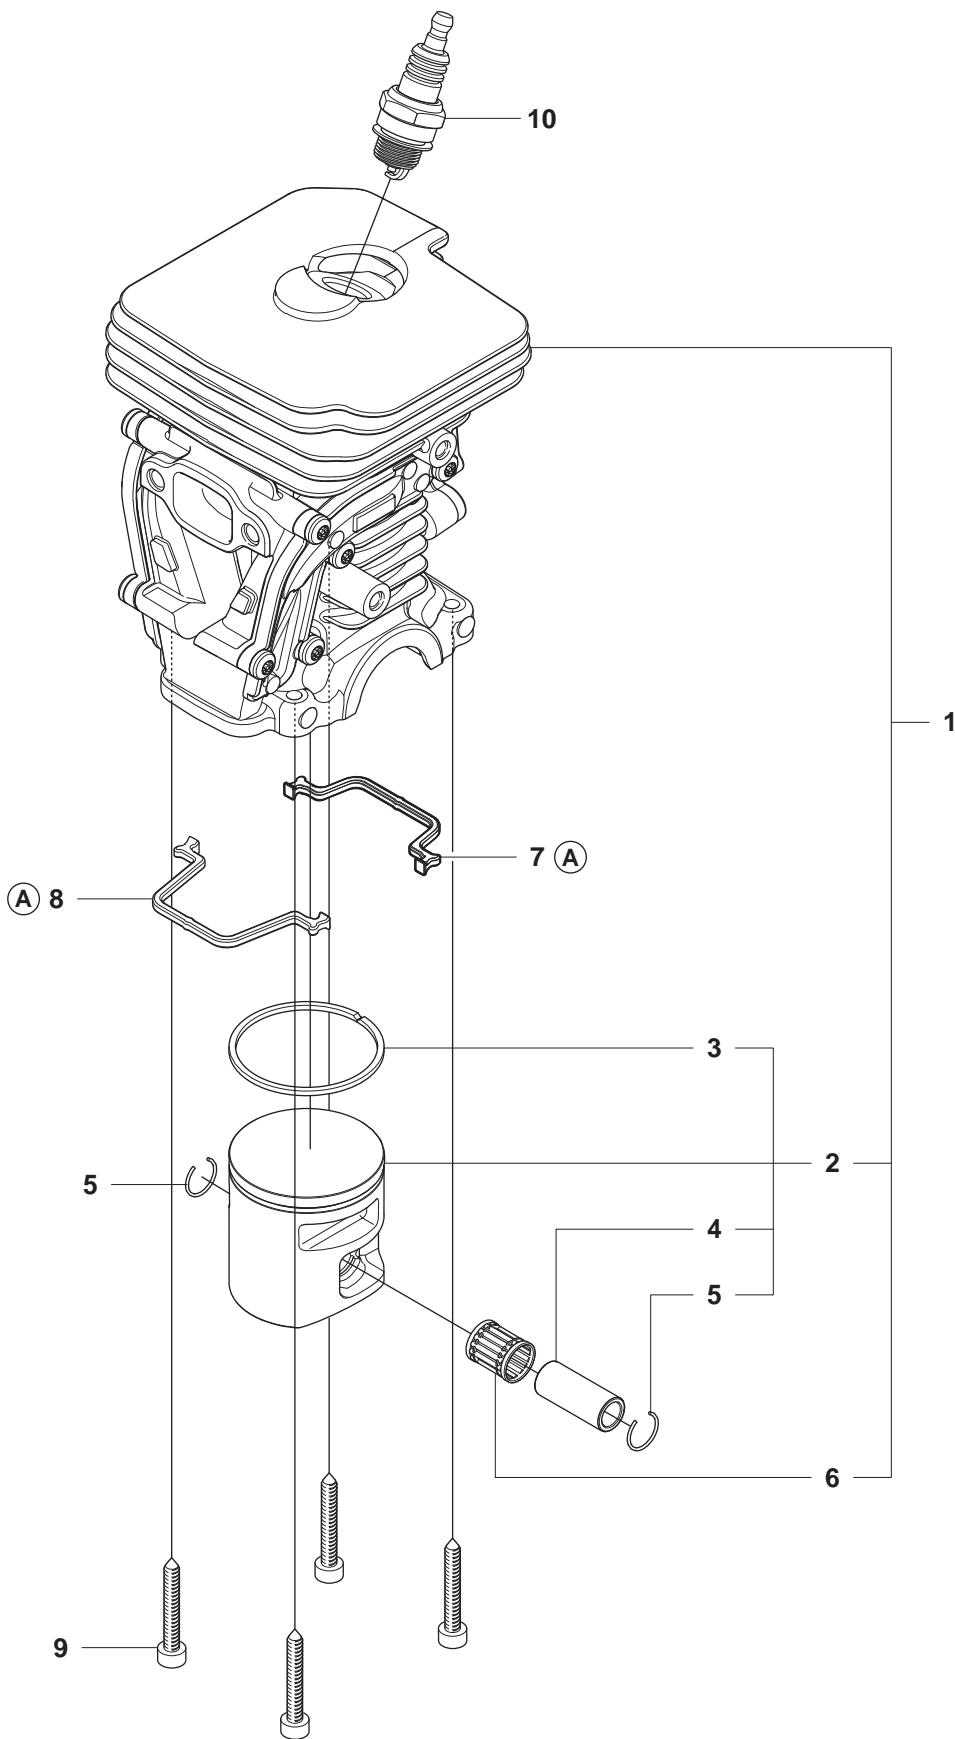

B

435, 435e, 440e

Page B
435, 435e, 440e

Pos.	Compl No.	Part No.	Quantity	Notes
1		544 87 12-01	1	Clutch assy
2	544 87 12-01	502 08 03-01	2	Clutch spring
3		505 44 15-01	1	Clutch drum assy
4	505 44 15-01	503 53 92-01	1	Support bushing
5		544 21 24-01	1	Worm gear
6		540 05 79-01	1	Pump piston
7		537 15 48-01	1	Pump cylinder
8		544 08 42-01	1	Oil hose

Page E
435, 435e, 440e

Pos.	Compl No.	Part No.	Quantity	Notes
1		544 87 42-01	1	Flywheel assy
2	544 87 42-01	537 24 56-01	2	Starter pawl
3	544 87 42-01	501 81 99-03	2	Screw
4	544 87 42-01	503 23 00-42	2	Washer steel
5	544 87 42-01	503 78 32-01	2	Spring
6		503 22 04-01	1	Nut
7		505 42 72-01	1	Ignition module
8		544 84 82-01	1	Wiring assy
9		503 20 02-20	2	Screw IHSCFM

Pos.	Compl No.	Part No.	Quantity	Notes
1		504 73 51-02	1	Cylinder assy
2	504 73 51-02	502 62 50-02	1	Piston assy
3	502 62 50-02	544 40 59-01	1	Piston ring
4	502 62 50-02	544 40 60-01	1	Piston pin
5	502 62 50-02	537 39 99-01	2	Circlip
6	504 73 51-02	503 41 41-01	1	Needle bearing
7		544 39 60-01	1	Gasket, cylinder rear
8		544 39 59-01	1	Gasket, cylinder front
9		725 53 33-55	4	Screw
10		503 23 51-11	1	Spark plug

H2 440e

Pos.	Compl No.	Part No.	Quantity	Notes
1		504 73 51-01	1	Cylinder assy
2	504 73 51-01	502 62 50-02	1	Piston assy
3	502 62 50-02	544 40 59-01	1	Piston ring
4	502 62 50-02	544 40 60-01	1	Piston pin
5	502 62 50-02	537 39 99-01	2	Circlip
6	504 73 51-01	503 41 41-01	1	Needle bearing
7		544 39 60-01	1	Gasket, cylinder rear
8		544 39 59-01	1	Gasket, cylinder front
9		725 53 33-55	4	Screw
10		503 23 51-11	1	Spark plug