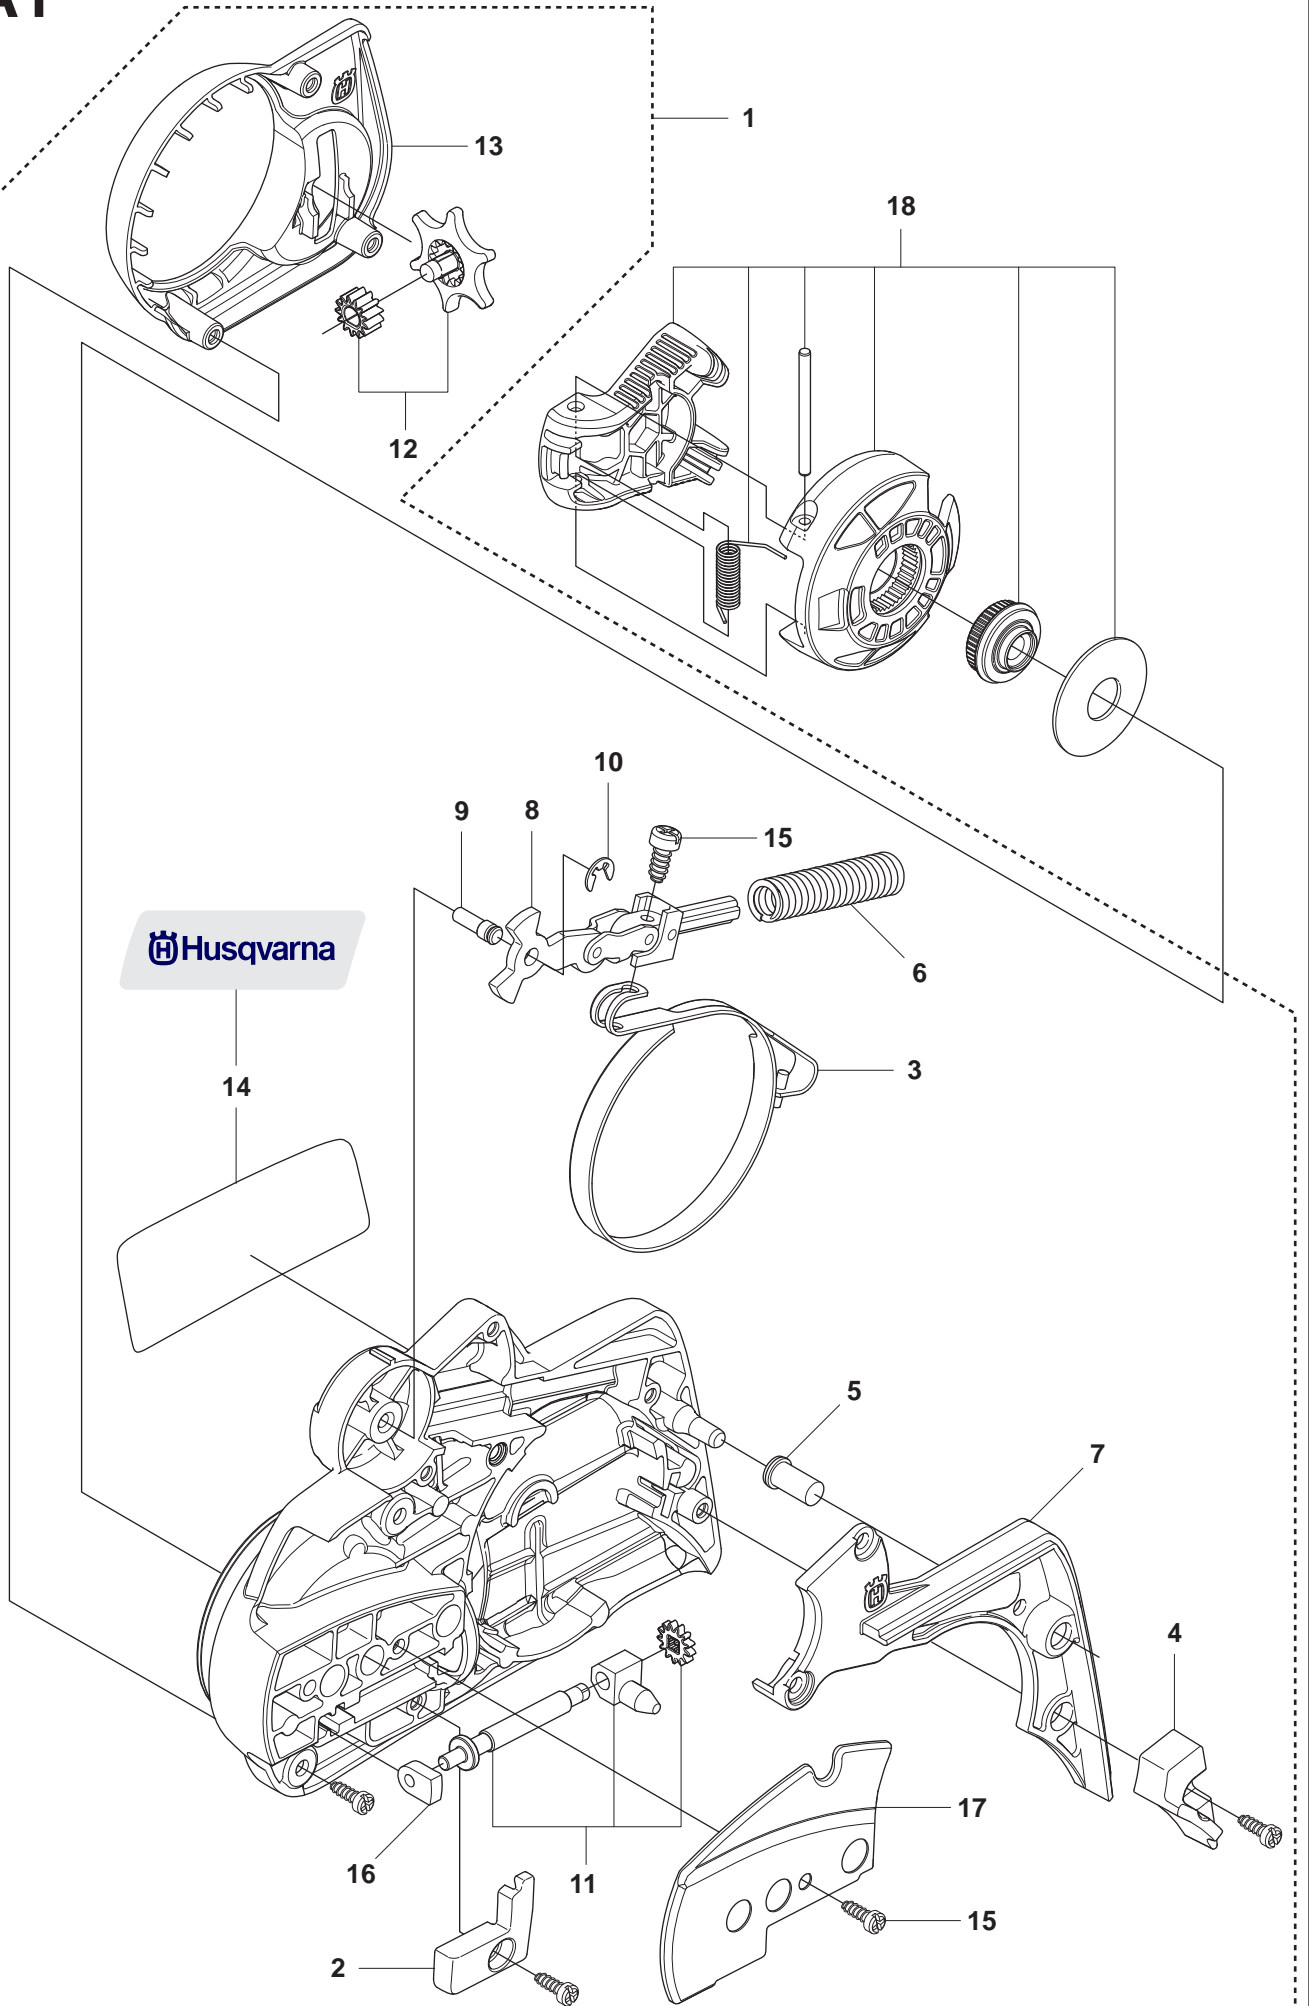

Pos.	Compl No.	Part No.	Quantity	Notes
1		544 19 49-01	1	Clutch cover assy
2	544 19 49-01	504 54 28-01	1	Cover
3	544 19 49-01	544 30 60-01	1	Brake band assy
4	544 19 49-01	544 25 31-01	1	Wear protection
5	544 19 49-01	503 85 52-01	1	Guide bushing
6	544 19 49-01	505 89 26-01	1	Brake spring
7	544 19 49-01	544 24 85-01	1	Cover lid
8	544 19 49-01	503 89 08-02	1	Knee joint
9	544 19 49-01	503 89 29-01	1	Pin knee joint
10	544 19 49-01	735 31 08-20	1	E-clip
11	544 19 49-01	537 39 29-01	1	Chain tension screw
12	544 19 49-01	537 34 72-01	1	Chain tensioner wheel
13	544 19 49-01	537 39 26-01	1	Heat protector
14	544 19 49-01	544 35 75-01	1	Label
15	544 19 49-01	503 21 70-10	10	Screw
16	544 19 49-01	544 84 55-01	1	Bearing sleeve
17	544 19 49-01	544 25 05-01	1	Wear plate
18		537 34 78-01	1	Knob

1

Pos.	Compl No.	Part No.	Quantity	Notes
1		501 38 82-01		Clutch cover assy
2	501 38 82-01	735 31 08-20	1	E-clip
3	501 38 82-01	537 28 66-01	1	Pawl
4	501 38 82-01	540 06 33-01	1	Chain guide
5	501 38 82-01	537 01 74-01	1	Bearing sleeve
6	501 38 82-01	503 89 08-02	1	Knee joint
7	501 38 82-01	505 89 26-01	1	Brake spring
8	501 38 82-01	503 85 52-01	1	Guide bushing
9	501 38 82-01	544 24 85-01	1	Cover lid
10	501 38 82-01	503 21 70-10	7	Screw
11	501 38 82-01	544 25 31-01	1	Wear protection
12	501 38 82-01	544 30 60-01	1	Brake band assy
13	501 38 82-01	503 89 29-01	1	Pin
14	501 38 82-01	537 39 70-01	1	Worm screw
15	501 38 82-01	537 07 94-02	1	Worm wheel
16	501 38 82-01	740 48 07-02	1	O-ring
17	501 38 82-01	503 23 00-63	1	Washer
18	501 38 82-01	544 37 68-01	1	Label, clutch cover
19		503 22 00-01	1	Nut

B

435, 435e, 440e

Page B
435, 435e, 440e

Pos.	Compl No.	Part No.	Quantity	Notes
1		544 87 12-01	1	Clutch assy
2	544 87 12-01	502 08 03-01	2	Clutch spring
3		505 44 15-01	1	Clutch drum assy
4	505 44 15-01	503 53 92-01	1	Support bushing
5		544 21 24-01	1	Worm gear
6		540 05 79-01	1	Pump piston
7		537 15 48-01	1	Pump cylinder
8		544 08 42-01	1	Oil hose