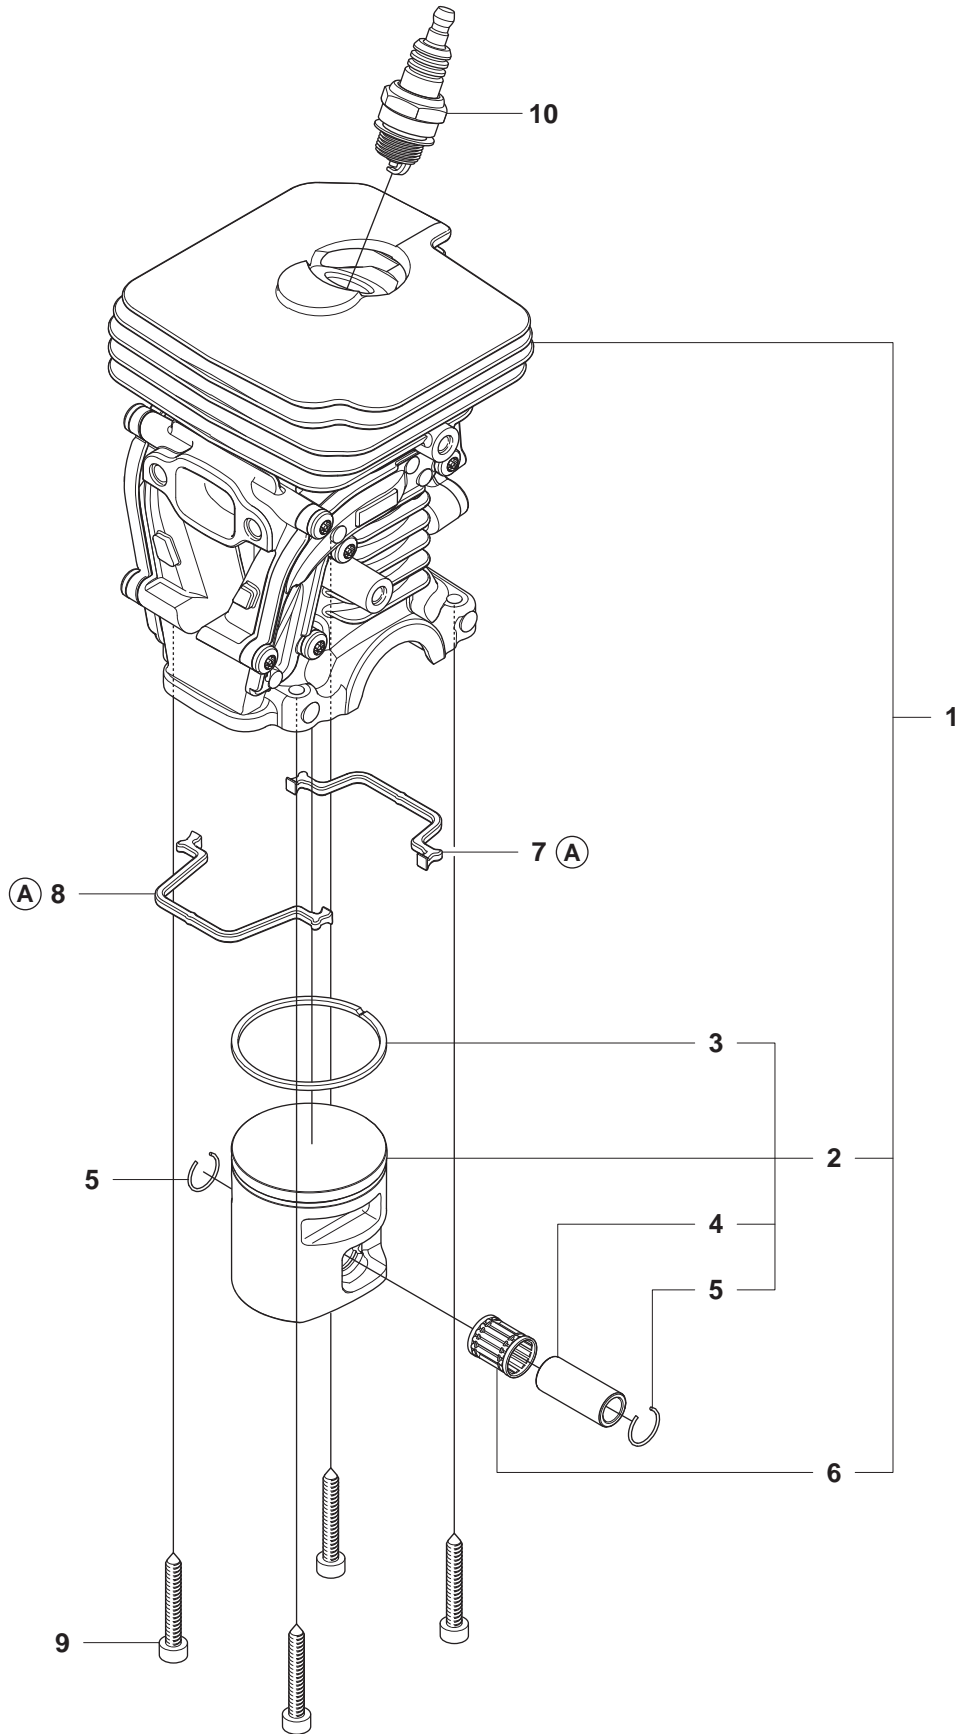

B

435, 435e, 440e

Page B
435, 435e, 440e

Pos.	Compl No.	Part No.	Quantity	Notes
1		544 87 12-01	1	Clutch assy
2	544 87 12-01	502 08 03-01	2	Clutch spring
3		505 44 15-01	1	Clutch drum assy
4	505 44 15-01	503 53 92-01	1	Support bushing
5		544 21 24-01	1	Worm gear
6		540 05 79-01	1	Pump piston
7		537 15 48-01	1	Pump cylinder
8		544 08 42-01	1	Oil hose

Page E
435, 435e, 440e

Pos.	Compl No.	Part No.	Quantity	Notes
1		544 87 42-01	1	Flywheel assy
2	544 87 42-01	537 24 56-01	2	Starter pawl
3	544 87 42-01	501 81 99-03	2	Screw
4	544 87 42-01	503 23 00-42	2	Washer steel
5	544 87 42-01	503 78 32-01	2	Spring
6		503 22 04-01	1	Nut
7		505 42 72-01	1	Ignition module
8		544 84 82-01	1	Wiring assy
9		503 20 02-20	2	Screw IHSCFM

Pos.	Compl No.	Part No.	Quantity	Notes
1		504 73 51-02	1	Cylinder assy
2	504 73 51-02	502 62 50-02	1	Piston assy
3	502 62 50-02	544 40 59-01	1	Piston ring
4	502 62 50-02	544 40 60-01	1	Piston pin
5	502 62 50-02	537 39 99-01	2	Circlip
6	504 73 51-02	503 41 41-01	1	Needle bearing
7		544 39 60-01	1	Gasket, cylinder rear
8		544 39 59-01	1	Gasket, cylinder front
9		725 53 33-55	4	Screw
10		503 23 51-11	1	Spark plug

H2 440e

Pos.	Compl No.	Part No.	Quantity	Notes
1		504 73 51-01	1	Cylinder assy
2	504 73 51-01	502 62 50-02	1	Piston assy
3	502 62 50-02	544 40 59-01	1	Piston ring
4	502 62 50-02	544 40 60-01	1	Piston pin
5	502 62 50-02	537 39 99-01	2	Circlip
6	504 73 51-01	503 41 41-01	1	Needle bearing
7		544 39 60-01	1	Gasket, cylinder rear
8		544 39 59-01	1	Gasket, cylinder front
9		725 53 33-55	4	Screw
10		503 23 51-11	1	Spark plug