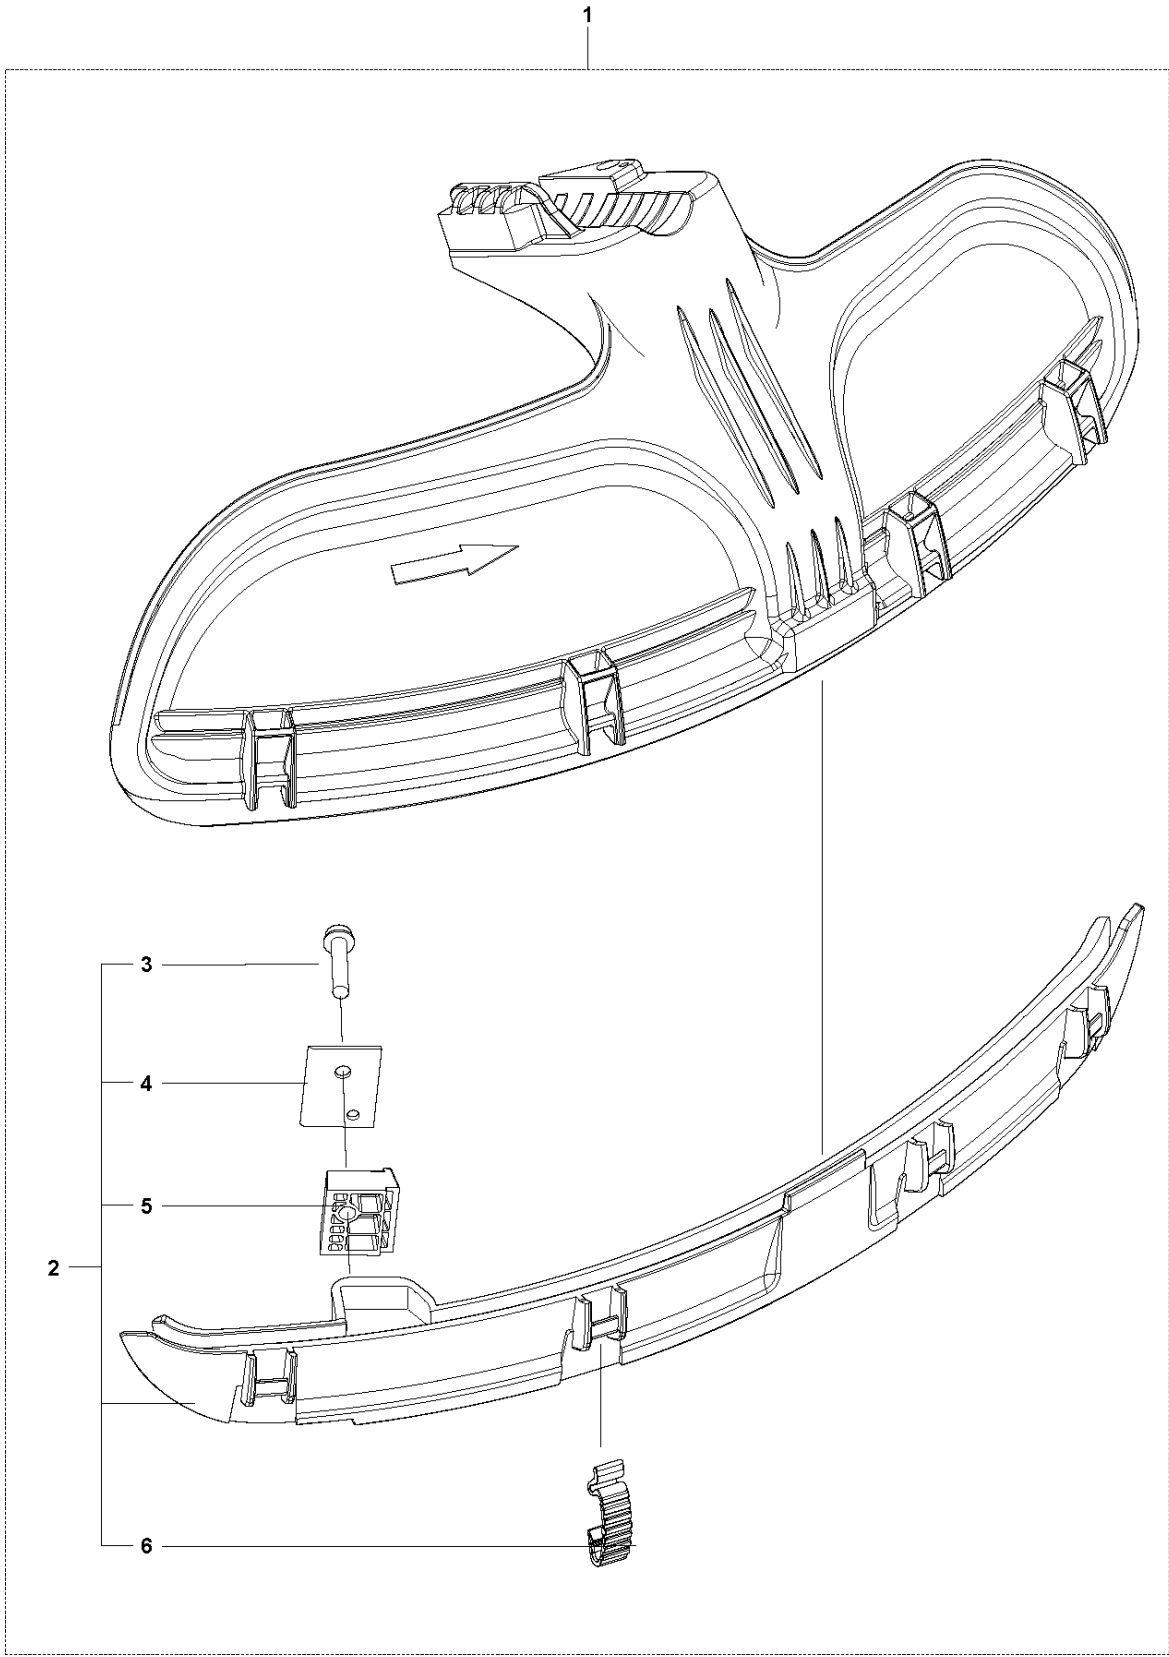

S1 541RS(All except Asia)
ACCESSORIES

ACCESSORIES

541 RS, 2018-01

Ref	Part No	Description	Remark	QTY	KIT
1	537 33 16-03	SPLASH GUARD		1	
2	537 39 63-03	SPLASH GUARD		1	1
3	503 21 68-25	SCREW IHSCFT		1	1,2
4	503 79 88-01	BLADE		1	1,2
5	544 12 45-01	RETAINER		1	1,2
6	537 38 72-01	SNAP LOCKING		4	1,2