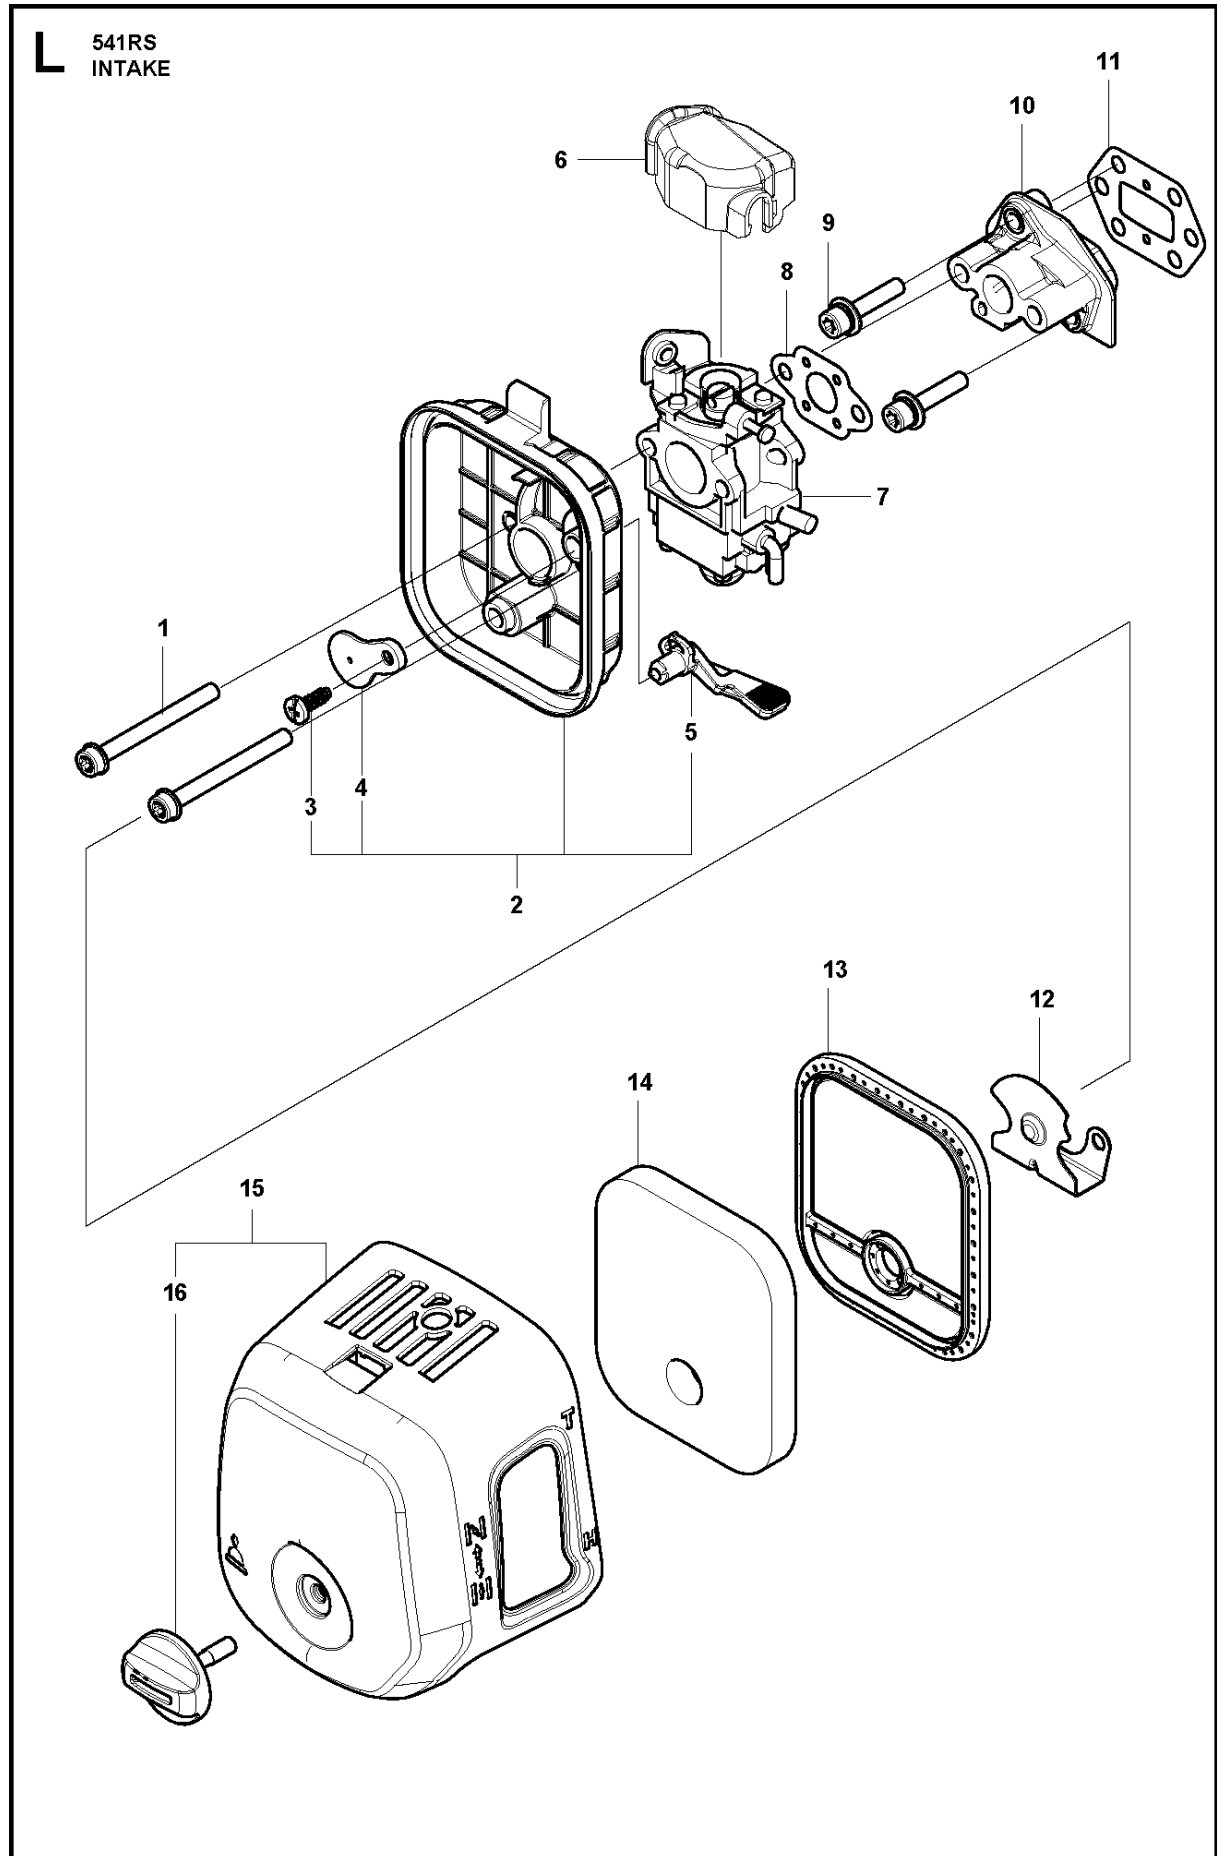

## CRANKCASE

541 RS, 2018-01

Ref	Part No	Description	Remark	QTY KIT	
1	515 39 13-01	BOLT		4	
2	574 72 12-01	COVER		1	
3	505 30 04-01	PLATE		1	
4	505 29 62-01	GUARD		1	
5	544 25 68-01	SCREW		1	
6	505 29 67-01	SEAL		1	8
7	504 12 10-01	SNAP RING		1	8
8	593 30 54-01	CRANKCASE ASSY		1	
9	505 29 61-01	PIN		3	8
10	505 29 65-01	BEARING		2	8
11	505 29 64-01	GASKET		1	8
12	504 12 15-01	SEALING		1	8
13	586 49 62-01	BOLT		4	

## CARBURETOR &amp; AIR FILTER

541 RS, 2018-01

Ref	Part No	Description	Remark	QTY	KIT
1	584 95 63-01	SCREW		2	
2	590 57 94-01	CLEANER		1	
3	506 61 40-01	SCREW		1	2
4	505 30 89-01	PLATE.CHOKE		1	2
5	590 58 10-01	CHOKE LEVER		1	2
6	506 74 42-01	COVER		1	
7	587 10 67-01	CARBURETTOR		1	
8	505 30 50-01	GASKET		1	
9	521 51 69-01	BOLT		2	
10	526 52 05-01	INSULATOR		1	
11	505 30 49-01	GASKET.INSU		1	
12	587 08 80-01	PLATE		1	
13	590 91 06-01	FILTER		1	
14	587 28 76-02	AIR FILTER		1	
15	590 93 23-01	AIR FILTER ASSY		1	
16	576 99 24-05	KNOB		1	15

## THROTTLE CONTROLS

541 RS, 2018-01

Ref	Part No	Description	Remark	QTY	KIT
1	537 18 35-07	HANDLE ASSY		1	
2	503 71 82-01	SWITCH		1	1
3	503 22 10-13	HEXAGON NUT		1	1
4	537 16 07-03	STARTER THROTTLE LOC		1	1
5	506 49 51-01	THROTTLE LOCKOUT		1	1
6	506 49 50-01	THROTTLE CONTROL		1	1
7	537 17 42-01	SPRING THROTTLE TRIG		1	1
8	537 17 43-01	SPRING		1	1
9	537 16 03-01	HANDLE HALF		1	1
10	503 21 66-74	SCREW IHSCF		2	1
12	503 20 07-82	SCREW IHSCFM		1	1
11	537 16 02-03	HANDLE HALF		1	1
13	522 03 66-01	THROTTLE CABLE ASSY		1	