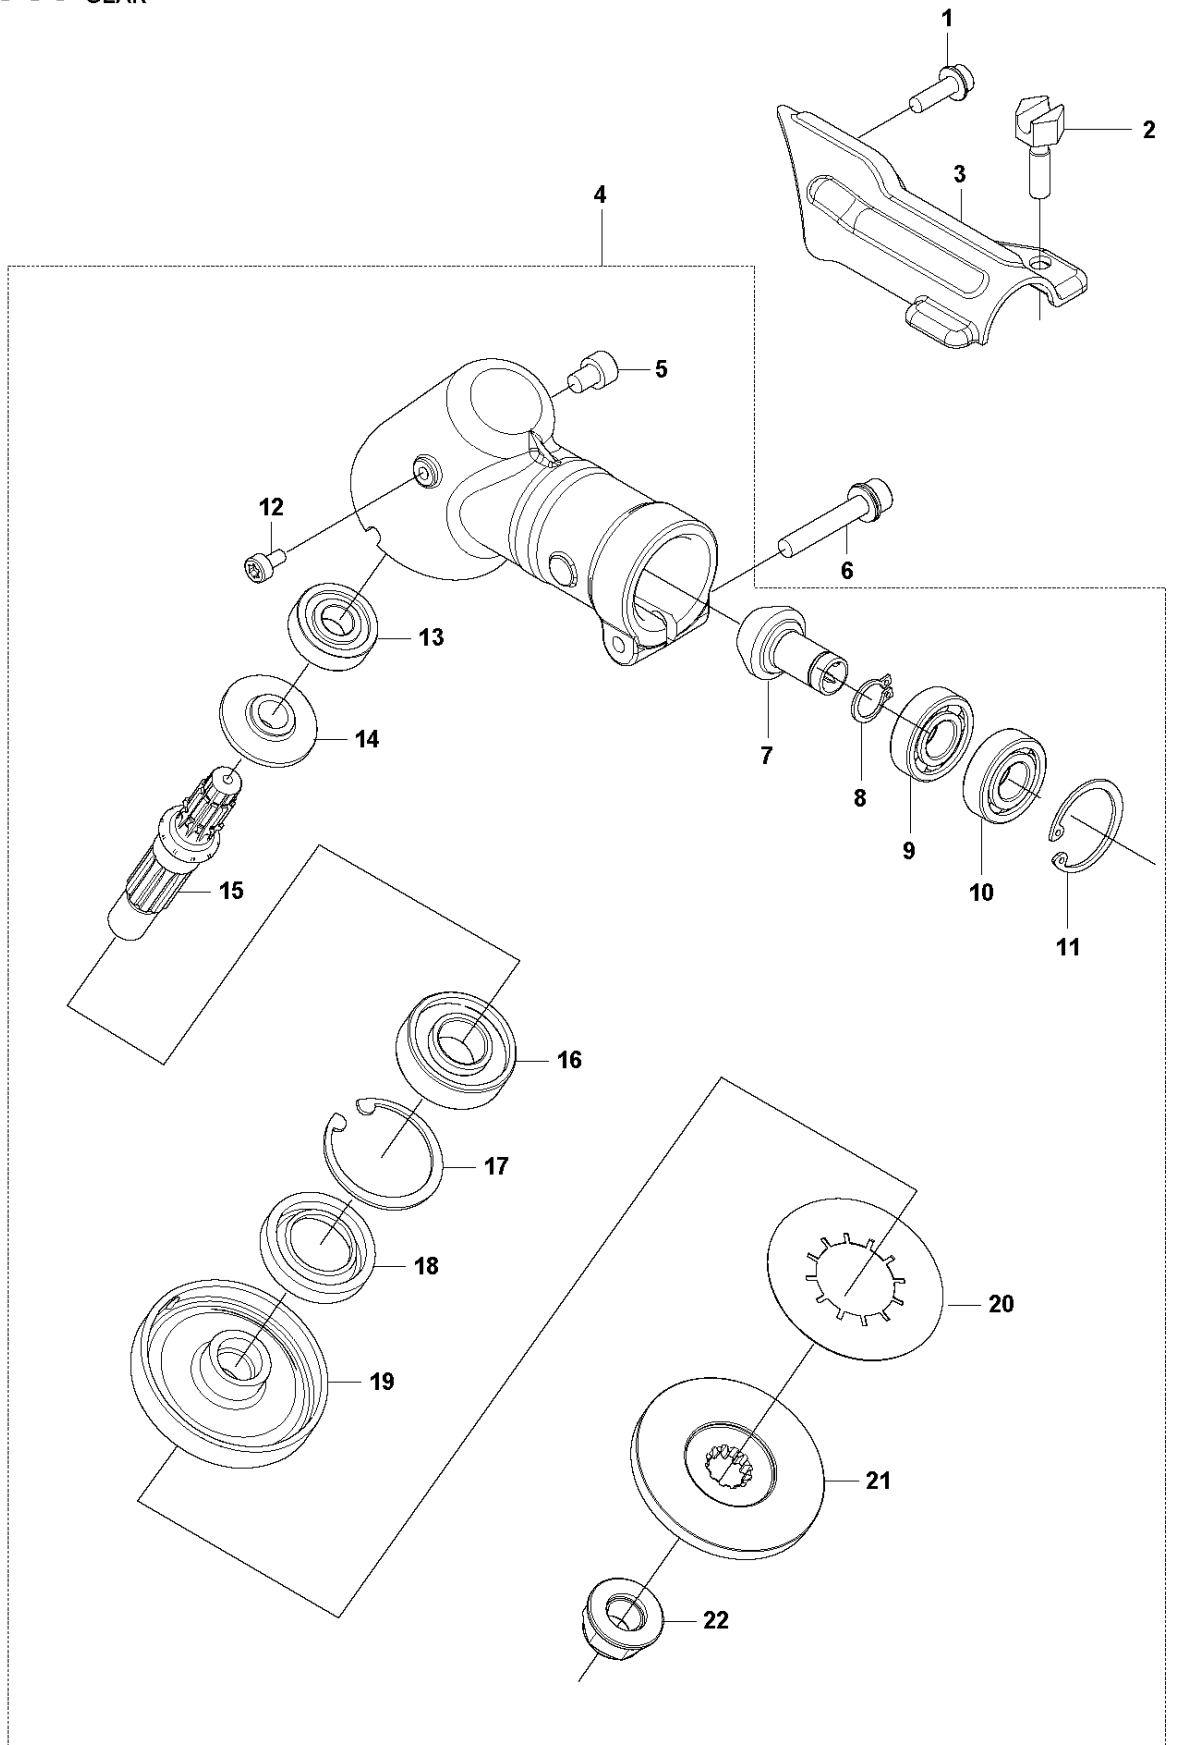

A1 541RS (All except Asia)
GEAR

GEARS

541 RS, 2018-01

Ref	Part No	Description	Remark	QTY	KIT
1	574 71 08-01	BOLT		1	
2	537 18 95-01	SCREW		1	
3	528 81 85-01	BRACKET		1	
4	579 07 62-01	GEAR CASE		1	
5	521 86 20-01	BOLT		1	4
6	576 59 07-01	BOLT		1	
7	579 07 68-01	PINION		1	4
8	516 12 41-01	RING		1	4
9	516 12 79-01	BEARING		1	4
10	516 13 00-01	BEARING		1	4
11	506 60 99-01	RING		1	4
12	544 36 27-01	BOLT		1	4
13	505 17 02-01	BEARING		1	4
14	579 07 67-01	GEAR		1	4
15	579 07 66-01	SHAFT		1	4
16	516 13 17-01	BALL BEARING		1	4
17	502 84 93-01	SNAP RING		1	4
18	521 52 22-01	SEAL		1	4
19	579 07 69-01	HOLDER		1	4
20	579 07 70-01	PLATE		1	4
21	579 07 71-01	HOLDER		1	4
22	579 07 64-01	NUT		1	4