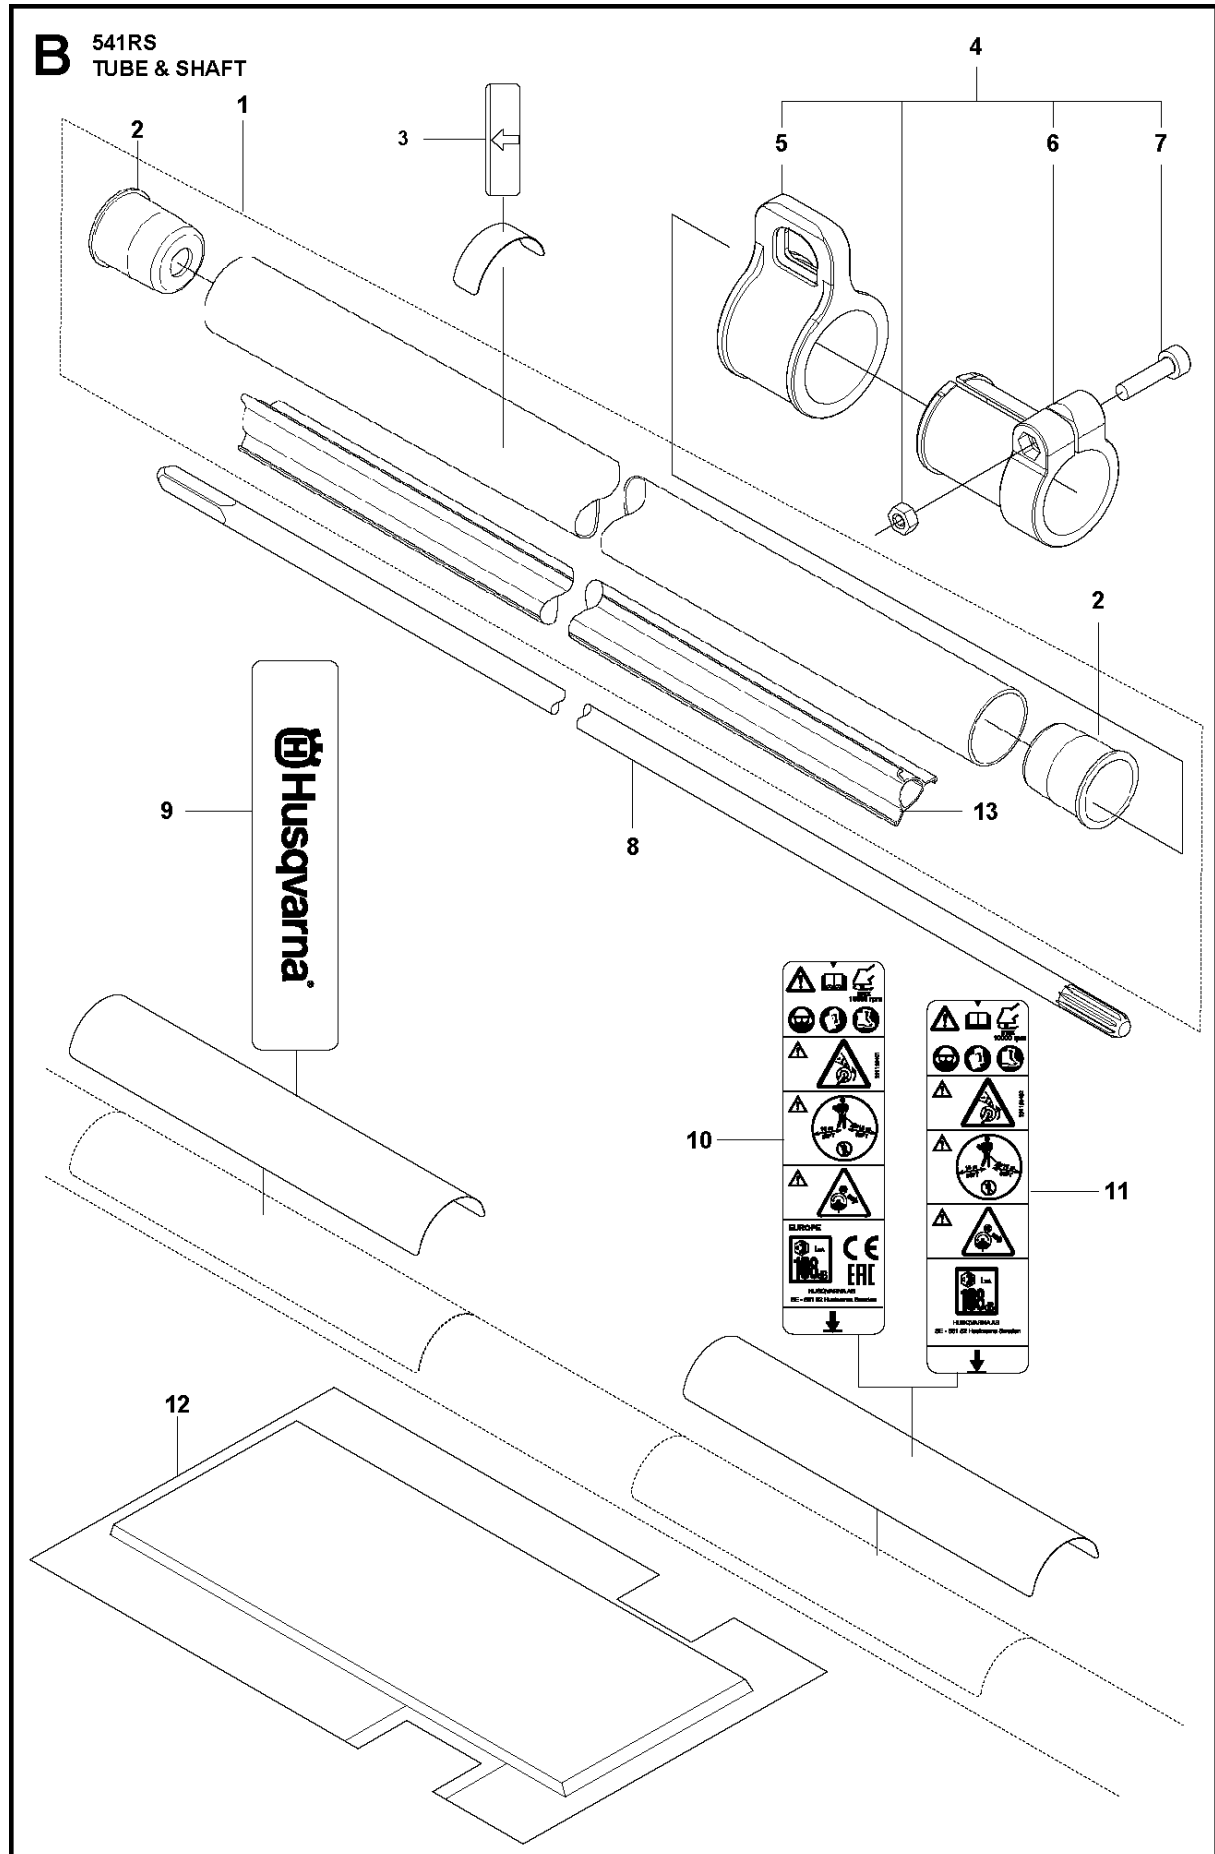

## CRANKCASE

541 RS, 2018-01

Ref	Part No	Description	Remark	QTY KIT	
1	515 39 13-01	BOLT		4	
2	574 72 12-01	COVER		1	
3	505 30 04-01	PLATE		1	
4	505 29 62-01	GUARD		1	
5	544 25 68-01	SCREW		1	
6	505 29 67-01	SEAL		1	8
7	504 12 10-01	SNAP RING		1	8
8	593 30 54-01	CRANKCASE ASSY		1	
9	505 29 61-01	PIN		3	8
10	505 29 65-01	BEARING		2	8
11	505 29 64-01	GASKET		1	8
12	504 12 15-01	SEALING		1	8
13	586 49 62-01	BOLT		4	

## CARBURETOR &amp; AIR FILTER

541 RS, 2018-01

Ref	Part No	Description	Remark	QTY	KIT
1	584 95 63-01	SCREW		2	
2	590 57 94-01	CLEANER		1	
3	506 61 40-01	SCREW		1	2
4	505 30 89-01	PLATE.CHOKE		1	2
5	590 58 10-01	CHOKE LEVER		1	2
6	506 74 42-01	COVER		1	
7	587 10 67-01	CARBURETTOR		1	
8	505 30 50-01	GASKET		1	
9	521 51 69-01	BOLT		2	
10	526 52 05-01	INSULATOR		1	
11	505 30 49-01	GASKET.INSU		1	
12	587 08 80-01	PLATE		1	
13	590 91 06-01	FILTER		1	
14	587 28 76-02	AIR FILTER		1	
15	590 93 23-01	AIR FILTER ASSY		1	
16	576 99 24-05	KNOB		1	15

## THROTTLE CONTROLS

541 RS, 2018-01

Ref	Part No	Description	Remark	QTY	KIT
1	537 18 35-07	HANDLE ASSY		1	
2	503 71 82-01	SWITCH		1	1
3	503 22 10-13	HEXAGON NUT		1	1
4	537 16 07-03	STARTER THROTTLE LOC		1	1
5	506 49 51-01	THROTTLE LOCKOUT		1	1
6	506 49 50-01	THROTTLE CONTROL		1	1
7	537 17 42-01	SPRING THROTTLE TRIG		1	1
8	537 17 43-01	SPRING		1	1
9	537 16 03-01	HANDLE HALF		1	1
10	503 21 66-74	SCREW IHSCF		2	1
12	503 20 07-82	SCREW IHSCFM		1	1
11	537 16 02-03	HANDLE HALF		1	1
13	522 03 66-01	THROTTLE CABLE ASSY		1	