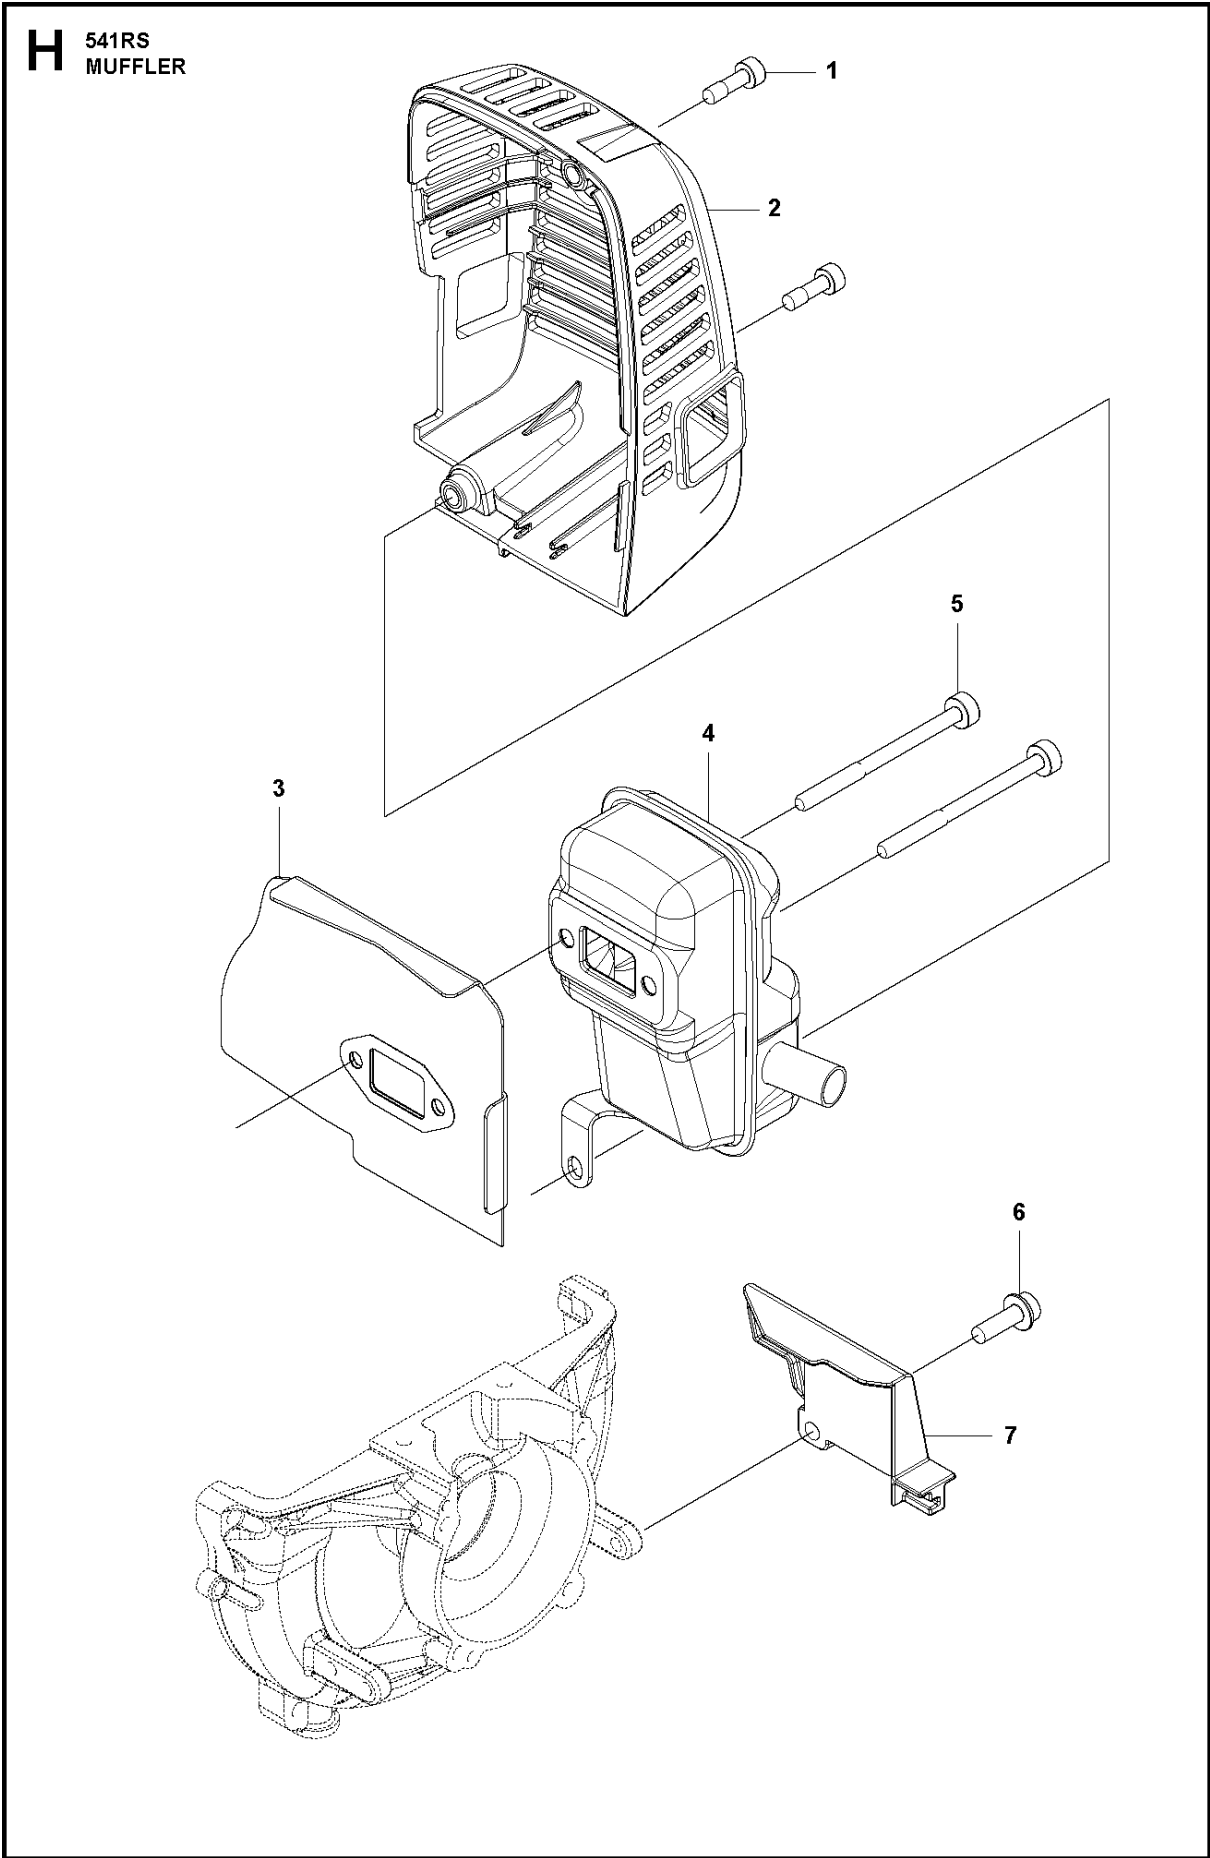

CRANKSHAFT

541 RS, 2018-01

Ref	Part No	Description	Remark	QTY	KIT
1	593 30 53-01	CRANKSHAFT ASSY		1	
2	505 29 65-01	BEARING		2	1
3	506 68 94-01	KEY		1	1
4	505 29 73-01	BEARING		1	1