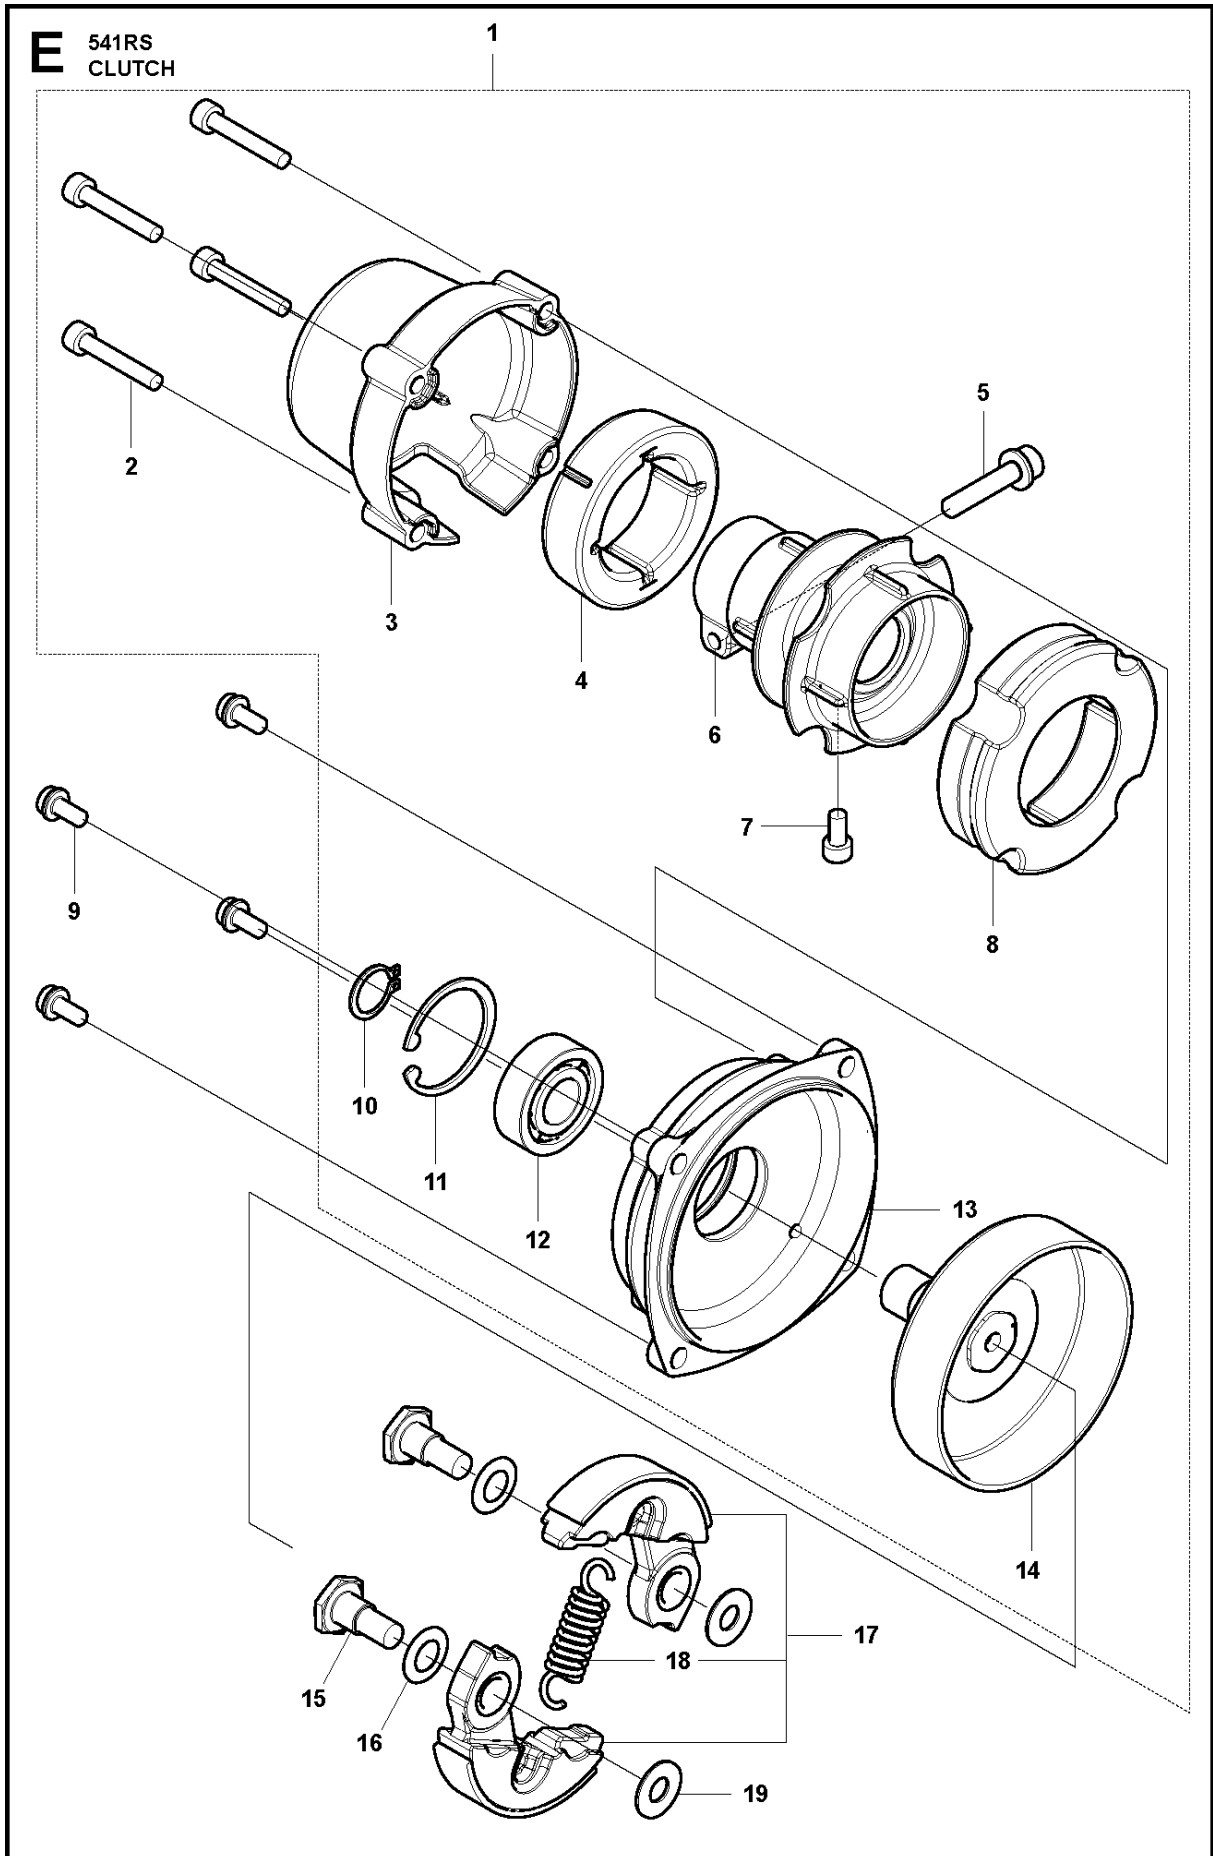

CLUTCH

541 RS, 2018-01

Ref	Part No	Description	Remark	QTY	KIT
1	591 43 81-02	HOUSING ASSY		1	
2	586 49 62-01	BOLT		4	1
3	505 29 30-01	HUB CAP		1	1
4	505 29 33-01	ABSORBER		1	1
5	576 59 07-01	BOLT		1	1
6	505 29 32-01	JOINT		1	1
7	504 11 96-01	SCREW		1	1
8	505 29 34-01	ABSORBER		1	1
9	523 01 90-01	BOLT		4	
10	516 12 42-01	RING		1	1
11	502 84 93-01	SNAP RING		1	1
12	516 13 17-01	BALL BEARING		1	1
13	505 29 29-01	HOUSING		1	1
14	505 29 38-01	DRUM		1	1
15	505 29 78-01	SCREW		2	
16	505 29 81-01	WASHER		2	
17	505 29 76-01	SHOE-C	541RS	1	
18	513 37 16-01	SPRING		1	17
19	505 29 80-01	WASHER		2