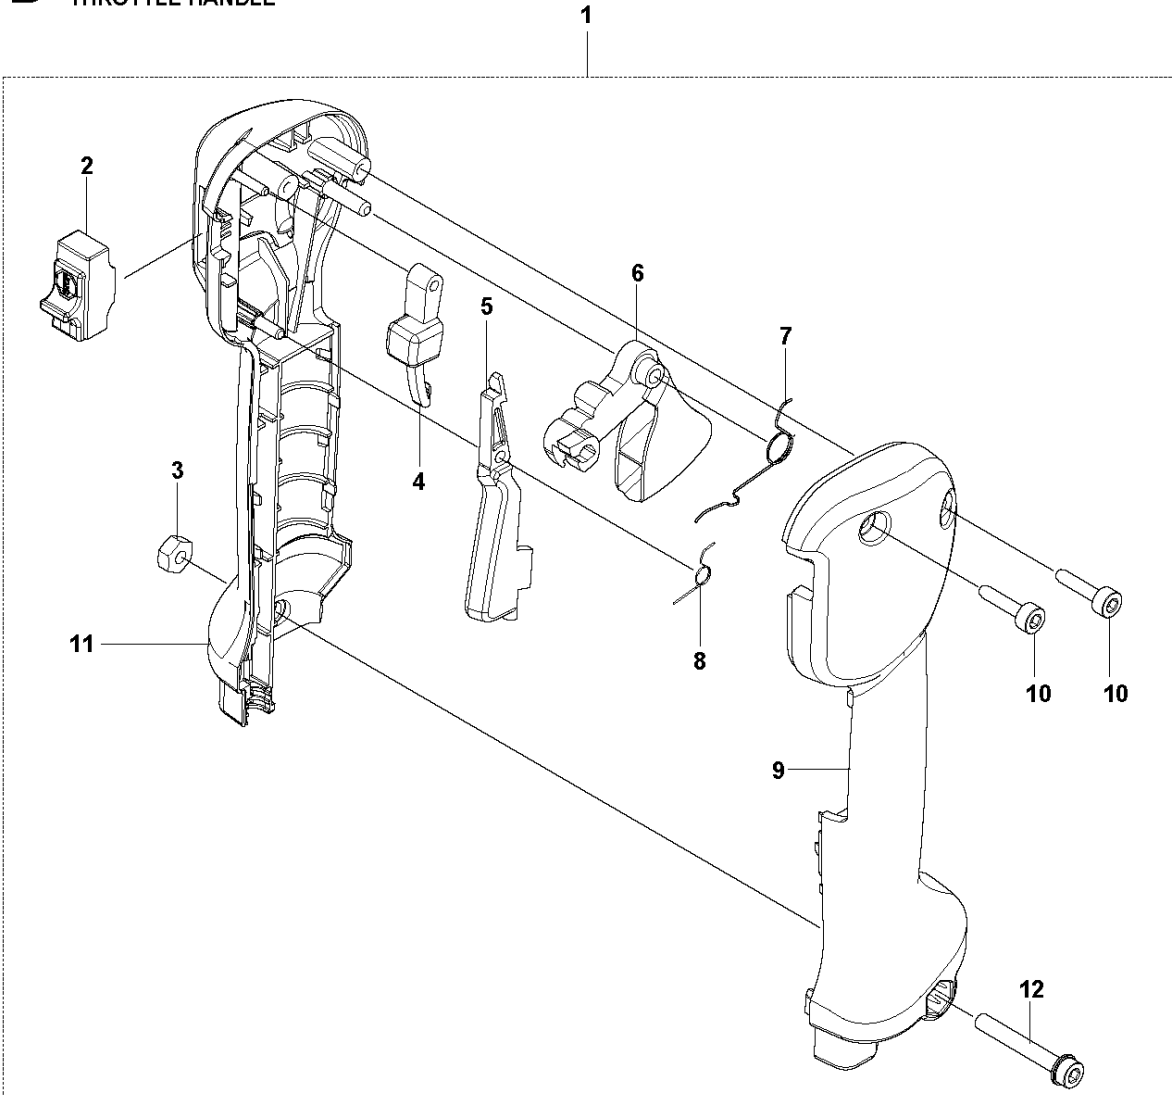

D 541RS
THROTTLE HANDLE

THROTTLE CONTROLS

541 RS, 2018-01

Ref	Part No	Description	Remark	QTY	KIT
1	537 18 35-07	HANDLE ASSY		1	
2	503 71 82-01	SWITCH		1	1
3	503 22 10-13	HEXAGON NUT		1	1
4	537 16 07-03	STARTER THROTTLE LOC		1	1
5	506 49 51-01	THROTTLE LOCKOUT		1	1
6	506 49 50-01	THROTTLE CONTROL		1	1
7	537 17 42-01	SPRING THROTTLE TRIG		1	1
8	537 17 43-01	SPRING		1	1
9	537 16 03-01	HANDLE HALF		1	1
10	503 21 66-74	SCREW IHSCF		2	1
12	503 20 07-82	SCREW IHSCFM		1	1
11	537 16 02-03	HANDLE HALF		1	1
13	522 03 66-01	THROTTLE CABLE ASSY		1