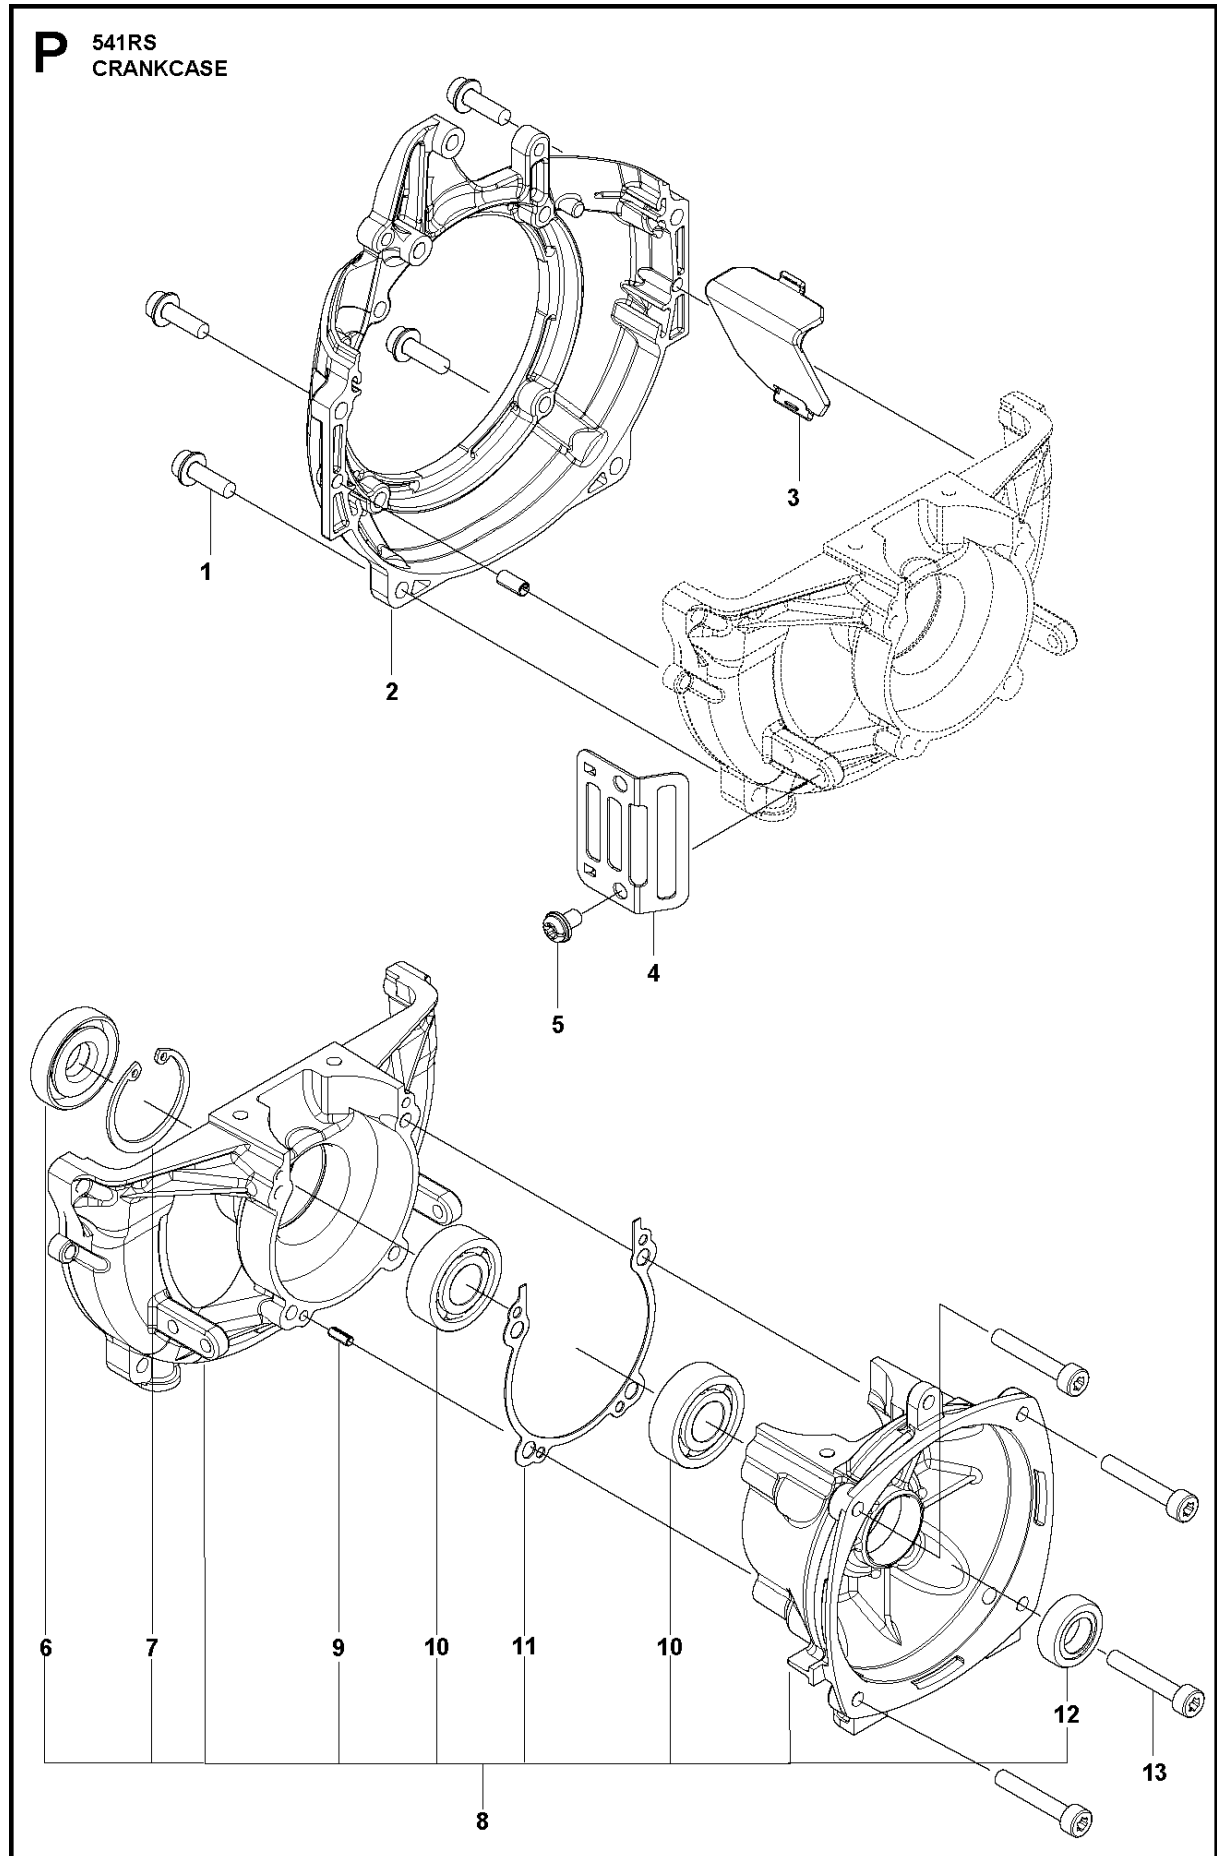

## CRANKCASE

541 RS, 2018-01

Ref	Part No	Description	Remark	QTY KIT	
1	515 39 13-01	BOLT		4	
2	574 72 12-01	COVER		1	
3	505 30 04-01	PLATE		1	
4	505 29 62-01	GUARD		1	
5	544 25 68-01	SCREW		1	
6	505 29 67-01	SEAL		1	8
7	504 12 10-01	SNAP RING		1	8
8	593 30 54-01	CRANKCASE ASSY		1	
9	505 29 61-01	PIN		3	8
10	505 29 65-01	BEARING		2	8
11	505 29 64-01	GASKET		1	8
12	504 12 15-01	SEALING		1	8
13	586 49 62-01	BOLT		4	

## CARBURETOR &amp; AIR FILTER

541 RS, 2018-01

Ref	Part No	Description	Remark	QTY	KIT
1	584 95 63-01	SCREW		2	
2	590 57 94-01	CLEANER		1	
3	506 61 40-01	SCREW		1	2
4	505 30 89-01	PLATE.CHOKE		1	2
5	590 58 10-01	CHOKE LEVER		1	2
6	506 74 42-01	COVER		1	
7	587 10 67-01	CARBURETTOR		1	
8	505 30 50-01	GASKET		1	
9	521 51 69-01	BOLT		2	
10	526 52 05-01	INSULATOR		1	
11	505 30 49-01	GASKET.INSU		1	
12	587 08 80-01	PLATE		1	
13	590 91 06-01	FILTER		1	
14	587 28 76-02	AIR FILTER		1	
15	590 93 23-01	AIR FILTER ASSY		1	
16	576 99 24-05	KNOB		1	15

## THROTTLE CONTROLS

541 RS, 2018-01

Ref	Part No	Description	Remark	QTY	KIT
1	537 18 35-07	HANDLE ASSY		1	
2	503 71 82-01	SWITCH		1	1
3	503 22 10-13	HEXAGON NUT		1	1
4	537 16 07-03	STARTER THROTTLE LOC		1	1
5	506 49 51-01	THROTTLE LOCKOUT		1	1
6	506 49 50-01	THROTTLE CONTROL		1	1
7	537 17 42-01	SPRING THROTTLE TRIG		1	1
8	537 17 43-01	SPRING		1	1
9	537 16 03-01	HANDLE HALF		1	1
10	503 21 66-74	SCREW IHSCF		2	1
12	503 20 07-82	SCREW IHSCFM		1	1
11	537 16 02-03	HANDLE HALF		1	1
13	522 03 66-01	THROTTLE CABLE ASSY		1	