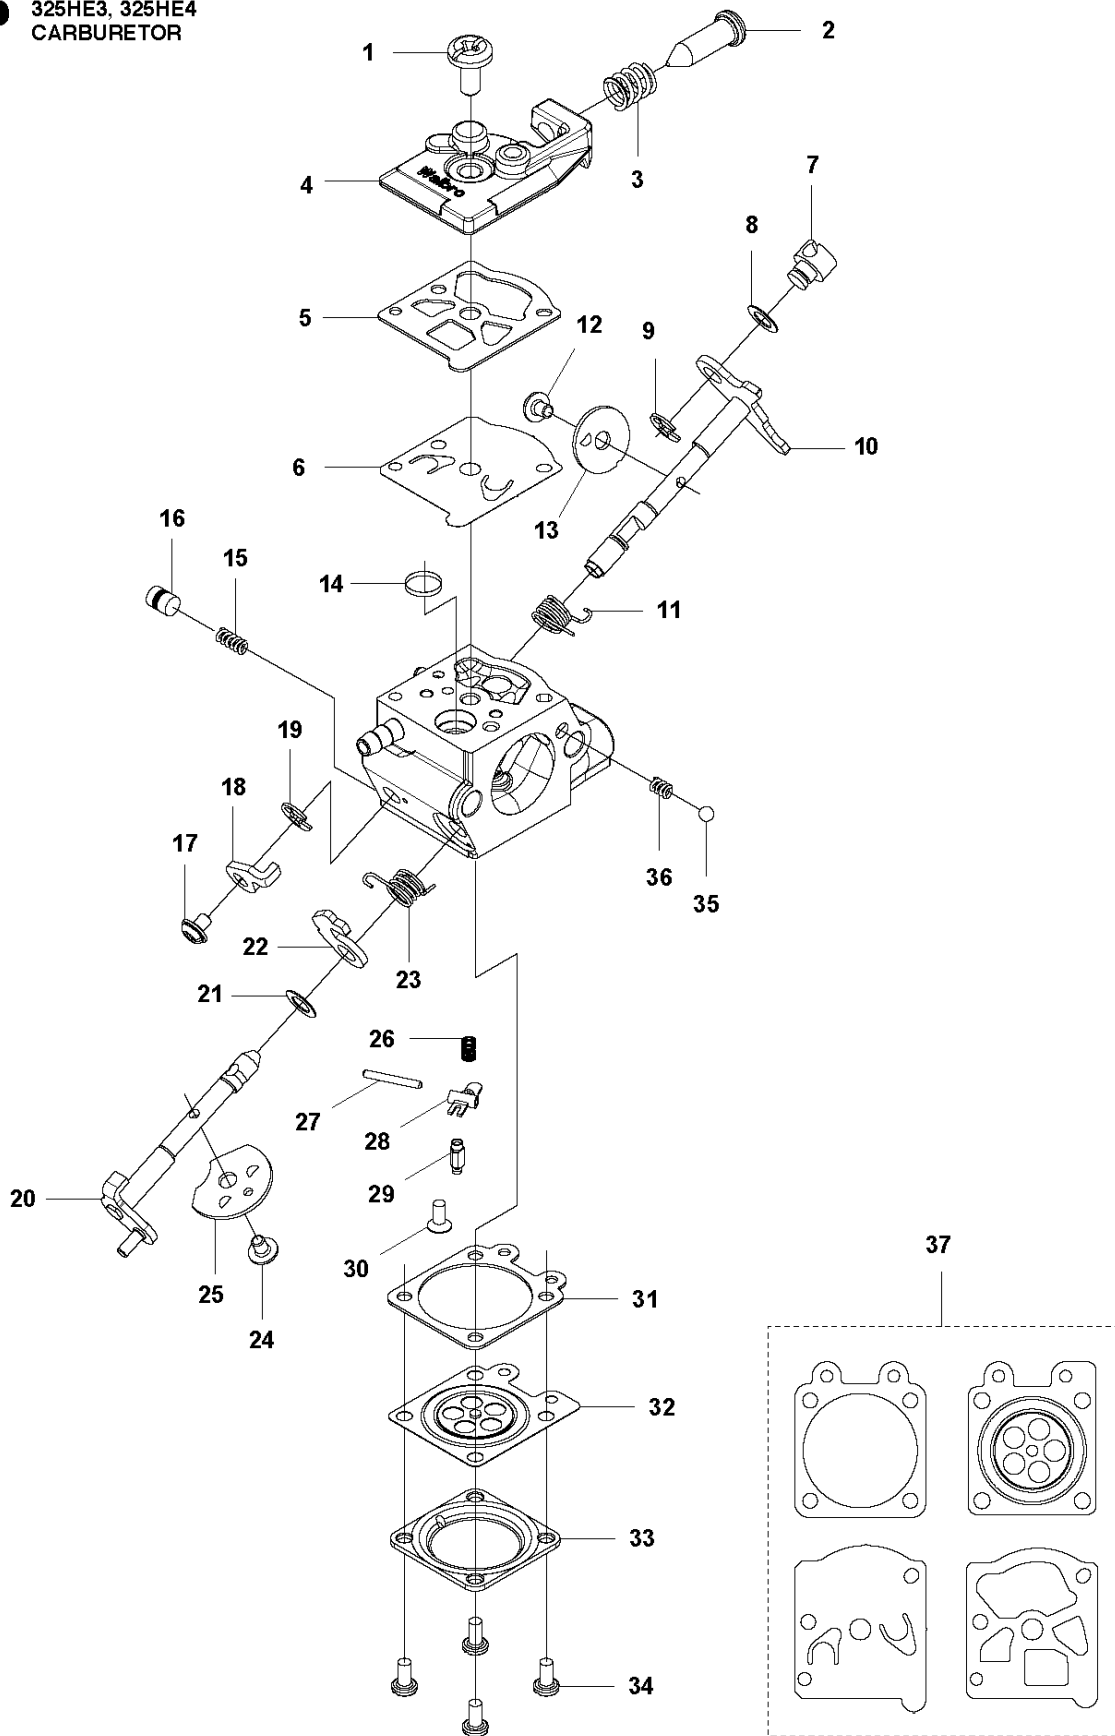

SPARE PARTS LIST

HEDGE TRIMMERS/POLE HEDGE
TRIMMERS

325 HE3, 966787601 from 2015 -

M 325HE3, 325HE4
CYLINDER PISTON & MUFFLER

CYLINDER, PISTON & MUFFLER

325 HE3, 966787601 from 2015 -

Ref	Part No	Description	Remark	QTY	KIT
1	544 25 68-01	SCREW		2	
2	578 78 53-01	PLATE		1	
3	504 11 43-01	SCREW		4	
4	577 97 90-01	CYLINDER		1	
5	576 39 87-02	GASKET		1	
6	506 61 81-01	RING		2	
7	577 91 74-01	PISTON		1	
8	505 04 07-01	PIN		1	
9	505 04 52-01	RING		2	
10	585 24 86-01	MUFFLER		1	
10	580 52 36-01	MUFFLER ASSY	USA	1	
10	585 03 29-01	MUFFLER ASSY	Australia / New Zealand	1	
11	578 40 81-01	GASKET		1	
12	504 11 43-01	SCREW		2	
13	580 51 44-01	SPARK ARRESTER		1	10
14	729 57 74-05	SCREW CRPANT		1	10

P 325HE3, 325HE4
CARBURETOR

CARBURETOR

325 HE3, 966787601 from 2015 -

Ref	Part No	Description	Remark	QTY KIT
1	520 97 63-01	SCREW		1
2	577 81 57-01	SCREW		1
3	513 59 32-01	SPRING		1
4	579 19 06-01	COVER		1
5	520 95 48-01	GASKET		1
6	502 21 36-01	DIAPHRAGM PUMP		1
7	513 40 08-01	SWIVEL		1
8	516 52 42-01	WASHER		1
9	506 73 86-01	RETAINER RING		1
10	579 19 07-01	SHAFT		1
11	577 81 55-01	SPRING		1
12	520 75 98-01	SCREW		1
13	520 97 86-01	VALVE		1
14	520 95 70-01	SCREEN		1
15	505 05 79-01	SPRING		1
16	584 90 12-01	PISTON ASSY		1
17	520 75 98-01	SCREW		1
18	579 19 08-01	LEVER		1
19	505 05 65-01	RING		1
20	579 19 10-01	SHAFT		1
21	516 52 42-01	WASHER		1
22	584 90 13-01	LEVER		1
23	579 19 11-01	SPRING		1
24	520 75 98-01	SCREW		1
25	581 15 49-01	VALVE		1
26	578 89 54-01	SPRING		1
27	520 97 74-01	PIN		1
28	577 80 72-01	LEVER		1
29	521 08 54-01	VALVE.INLET		1
30	577 80 71-01	SCREW		1
31	516 97 21-01	GASKET		1
32	577 80 70-01	DIAPHRAGM		1
33	514 18 92-01	COVER		1
34	520 97 88-01	SCREW ASSY		4
35	514 24 26-01	BALL		1
36	514 24 33-01	SPRING.CHOKE		1
37	580 68 48-01	GASKET KIT	Coomopes by item 5, 6, 31 and 32	1