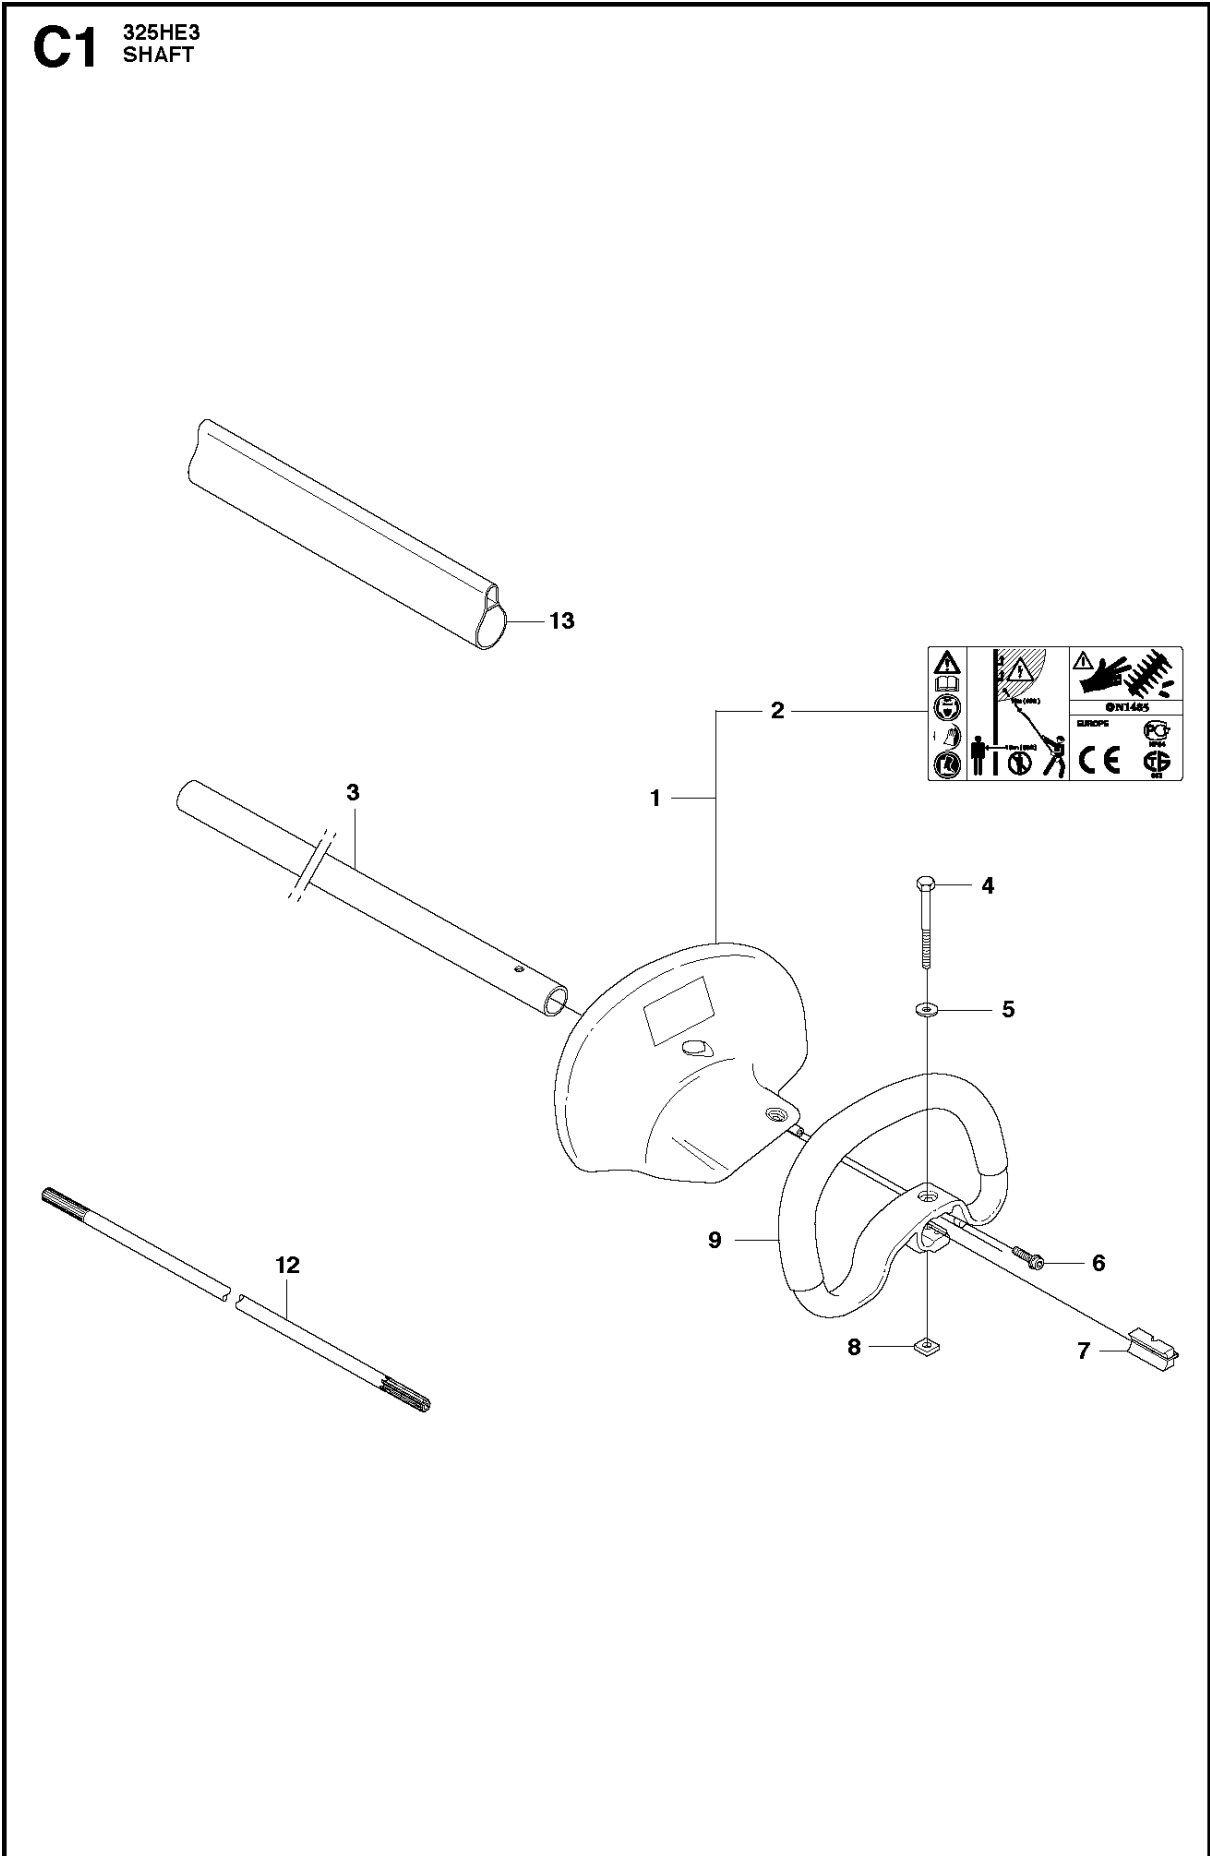

C1 325HE3
SHAFT

HANDLE

325 HE3, 966787601 from 2015 -

Ref	Part No	Description	Remark	QTY KIT
1	544 11 89-05	HAND GUARD		1
2	587 11 37-02	LABEL		1
3	586 29 25-01	TUBE ASSY		1
4	725 23 78-51	SCREW EHHM		1
5	734 11 52-01	WASHER		1
6	503 21 75-16	SCREW IHSCFT		1
7	503 94 03-01	DISTANCE		1
8	502 19 71-01	SQUARE NUT		1
9	503 87 19-08	HANDLE		1
12	581 16 17-04	DRIVE SHAFT		1
13	537 41 64-02	COVER		1