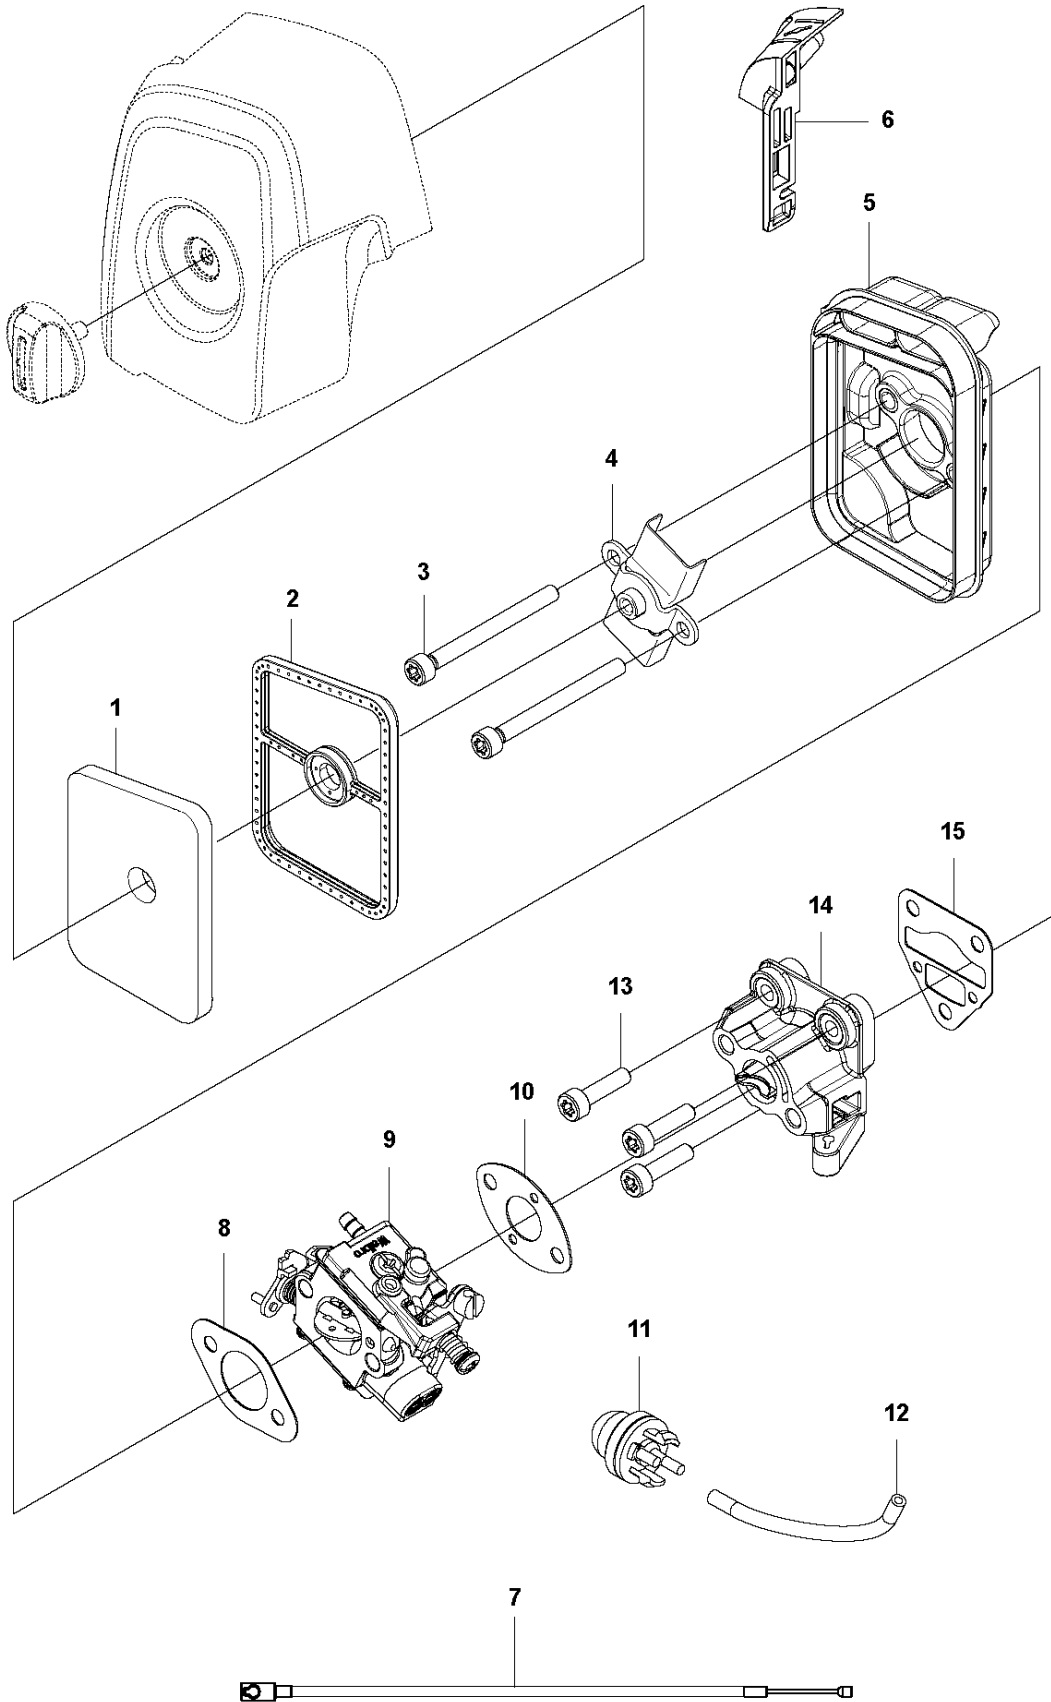

G 325HE3, 325HE4
CARBURETOR & AIR FILTER

CARBURETOR & AIR FILTER

325 HE3, 966787601 from 2015 -

Ref	Part No	Description	Remark	QTY KIT
1	581 04 74-01	AIR FILTER		1
2	581 45 18-01	AIR FILTER		1
3	580 46 72-01	BOLT		2
4	580 43 79-01	PLATE		1
5	581 04 70-01	FILTER HOUSING		1
6	577 84 83-01	CHOKE CONTROL		1
7	590 90 00-01	THROTTLE CABLE		1
8	577 88 24-02	GASKET		1
9	584 90 14-01	CARBURETTOR		1
10	576 39 91-02	GASKET		1
11	503 93 66-01	PURGE		1
12	577 05 05-01	PIPE		1
13	504 11 43-01	SCREW		3
14	578 90 83-01	INSULATOR		1
15	576 39 89-01	GASKET		1