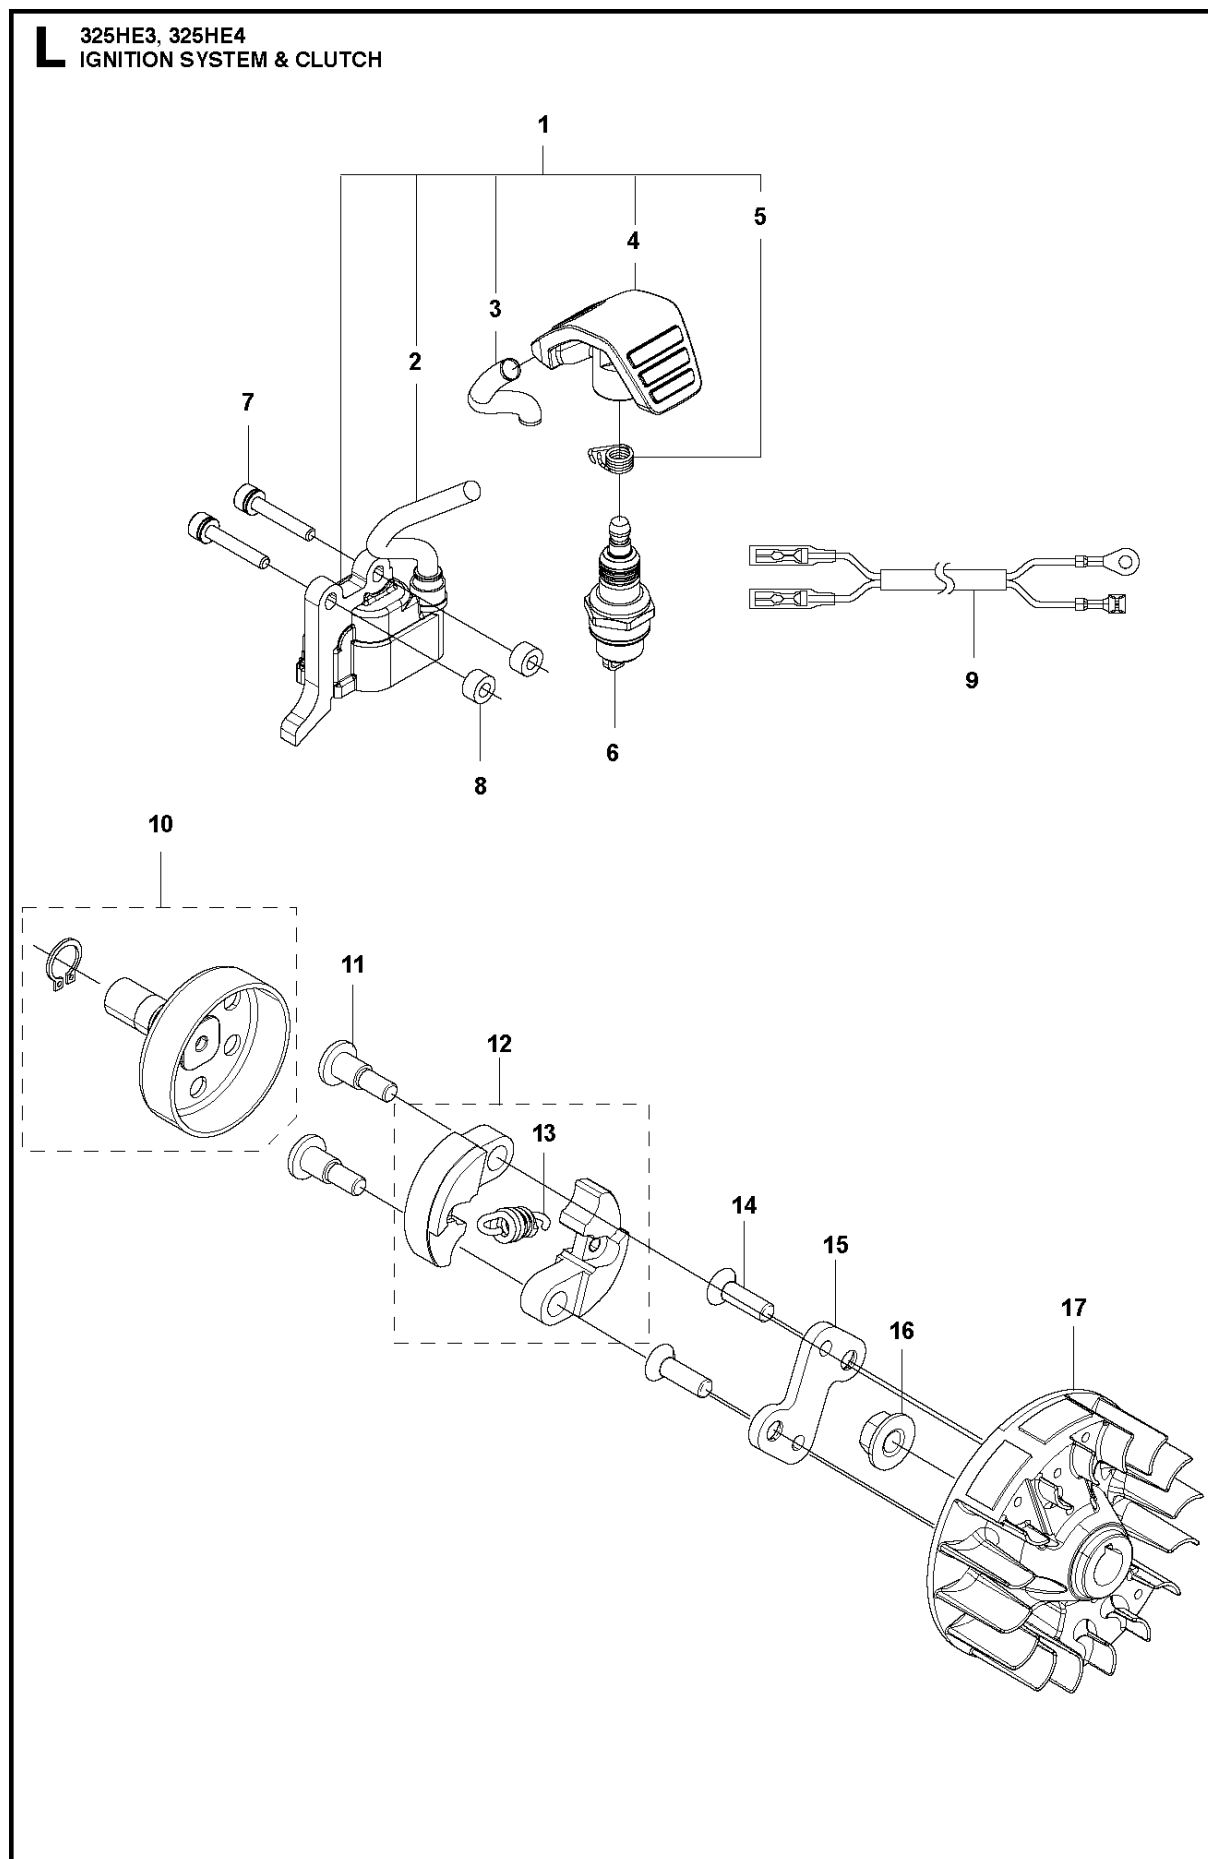

IGNITION SYSTEM & CLUTCH

325 HE3, 966787601 from 2015 -

Ref	Part No	Description	Remark	QTY	KIT
1	588 14 15-01	IGNITION COIL		1	
2	584 82 66-01	IGNITION CABLE		1	1
3	579 59 07-01	TUBE		1	1
4	586 10 72-01	SPARK PLUG CAP		1	1
5	588 17 62-01	SPRING		1	1
6	584 96 81-01	SPARK PLUG	BPMR-8Y : NGK	1	
7	521 51 58-01	BOLT		2	
8	521 76 97-01	SPACER		2	
9	577 85 17-01	SHORT CIRCUIT CABLE		1	
10	586 82 97-01	CLUTCH DRUM ASSY		1	
11	525 61 54-01	SCREW		2	
12	537 04 01-02	CLUTCH ASSY		1	
13	503 14 51-01	CLUTCH SPRING		1	12
14	580 42 92-01	SCREW ITXCFSM		2	
15	580 35 54-01	CLUTCH HUB		1	
16	504 11 80-01	NUT		1	
17	578 96 78-01	FLYWHEEL		1	