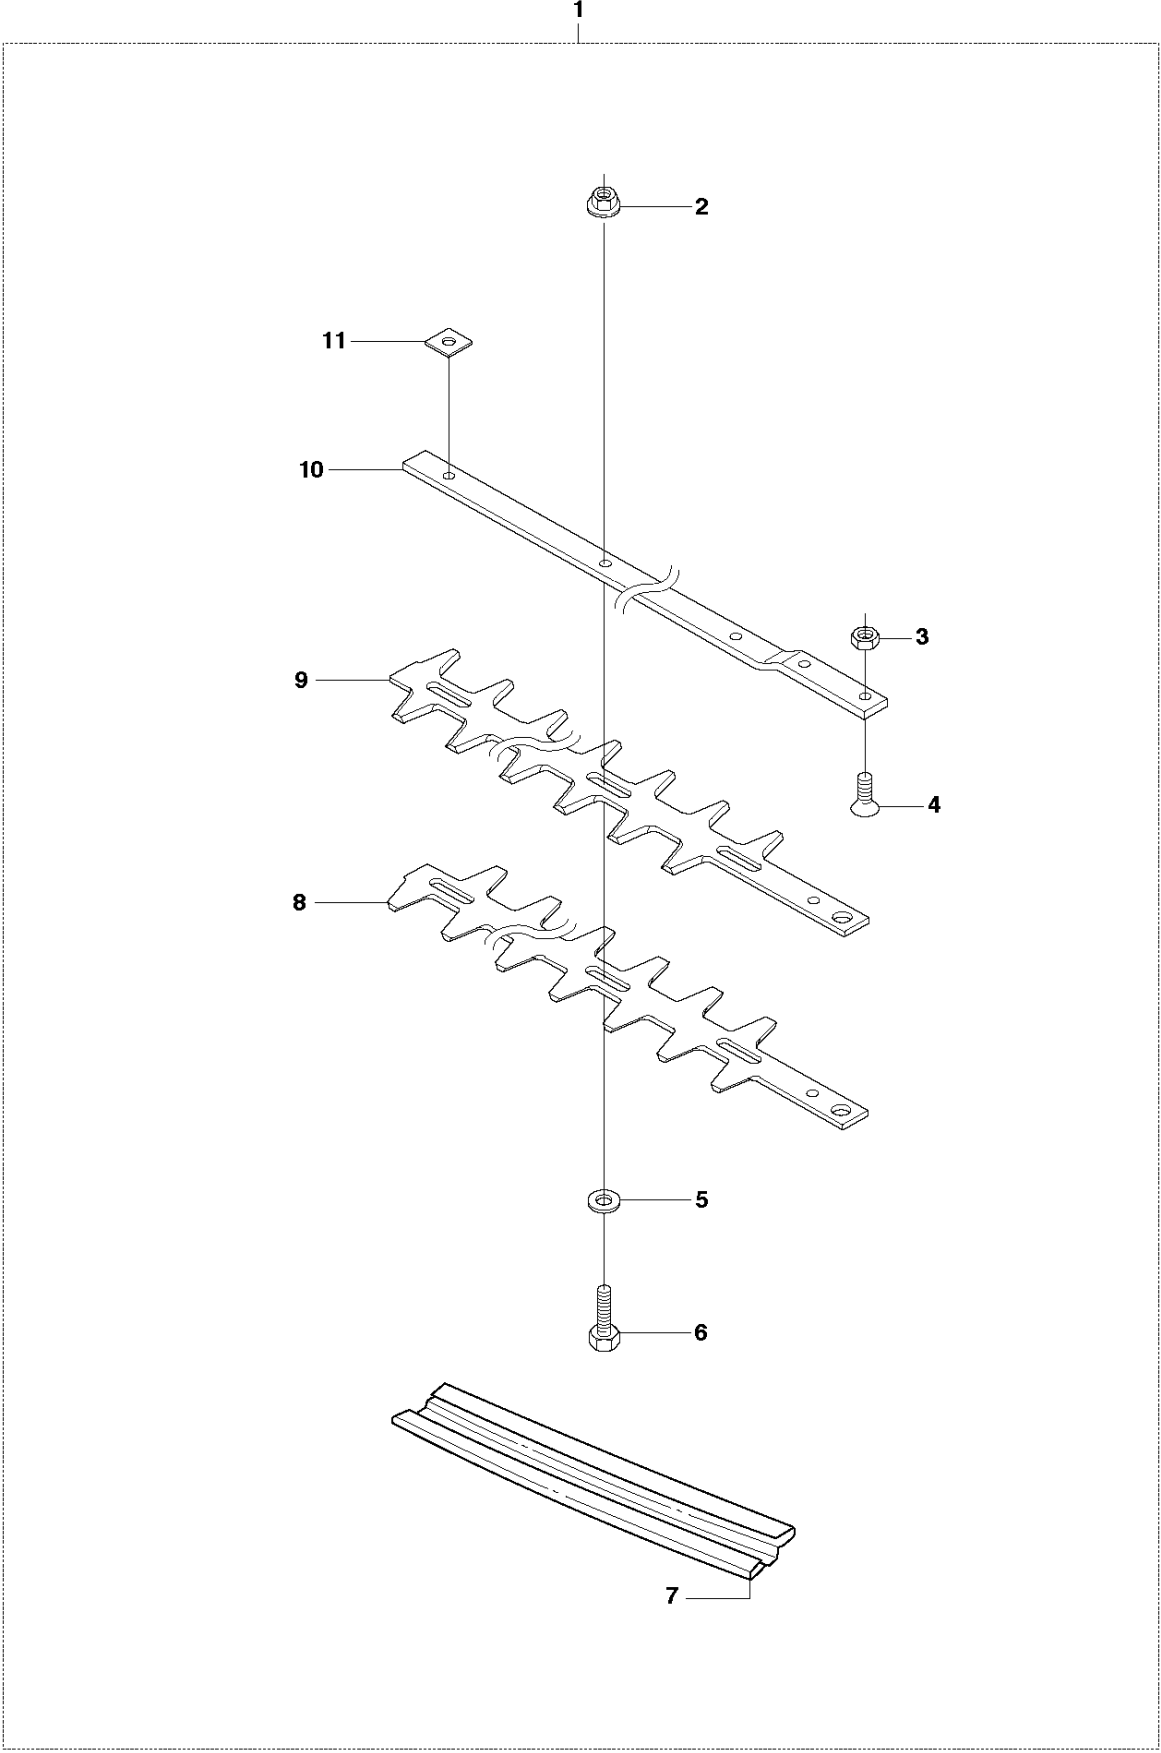

B1 325HE3, 325HE4
CUTTING EQUIPMENT

CUTTING EQUIPMENT

325 HE3, 966787601 from 2015 -

Ref	Part No	Description	Remark	QTY KIT
1	505 06 55-02	CUTTING DECK		1
2	503 22 75-02	NUT		4
3	503 22 10-12	HEXAGON NUT		2
4	725 63 31-55	SCREW IHCSFM		2
5	503 23 00-24	WASHER		4
6	503 20 17-22	SCREW EHHM		4
7	581 25 93-04	TRANSPORT GUARD		1
8	505 06 48-01	BLADE		1
9	505 06 48-01	BLADE		1
10	537 28 39-01	BEAM		1
11	544 46 27-01	WASHER STEEL		1