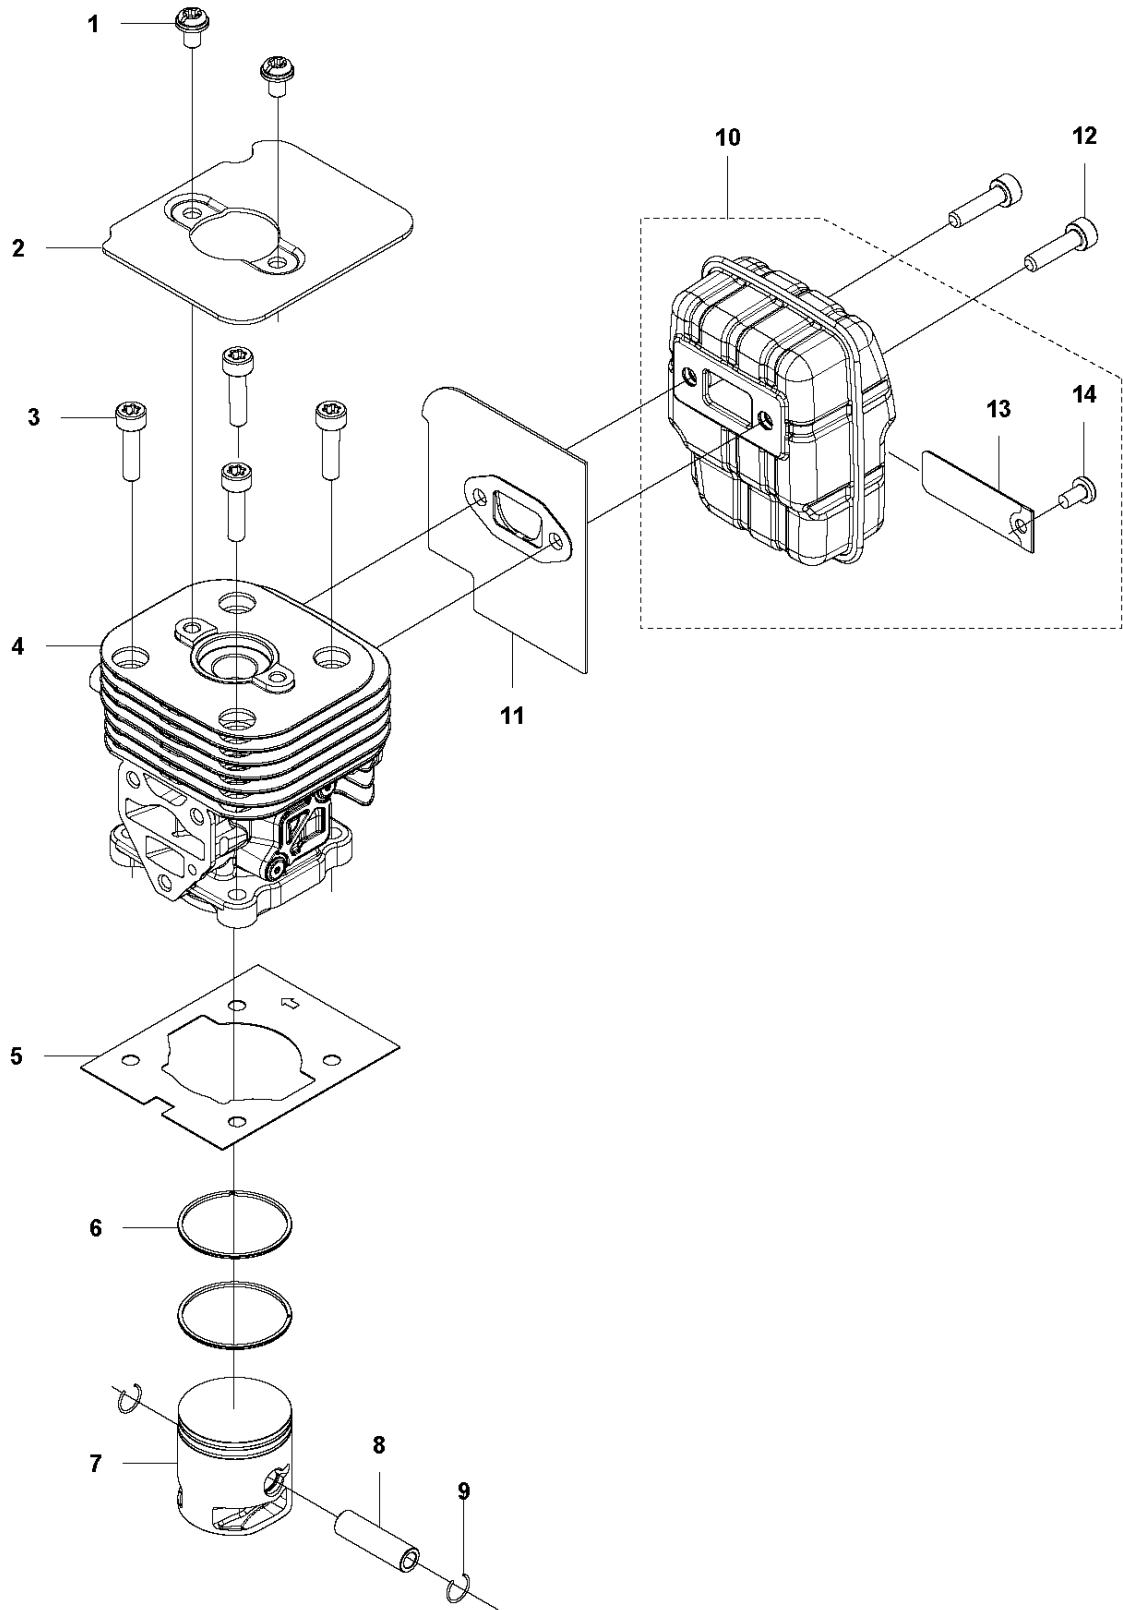

SPARE PARTS LIST

HEDGE TRIMMERS/POLE HEDGE
TRIMMERS

325 HE3, 966787601 from 2015 -

M 325HE3, 325HE4
CYLINDER PISTON & MUFFLER

CYLINDER, PISTON & MUFFLER

325 HE3, 966787601 from 2015 -

Ref	Part No	Description	Remark	QTY	KIT
1	544 25 68-01	SCREW		2	
2	578 78 53-01	PLATE		1	
3	504 11 43-01	SCREW		4	
4	577 97 90-01	CYLINDER		1	
5	576 39 87-02	GASKET		1	
6	506 61 81-01	RING		2	
7	577 91 74-01	PISTON		1	
8	505 04 07-01	PIN		1	
9	505 04 52-01	RING		2	
10	585 24 86-01	MUFFLER		1	
10	580 52 36-01	MUFFLER ASSY	USA	1	
10	585 03 29-01	MUFFLER ASSY	Australia / New Zealand	1	
11	578 40 81-01	GASKET		1	
12	504 11 43-01	SCREW		2	
13	580 51 44-01	SPARK ARRESTER		1	10
14	729 57 74-05	SCREW CRPANT		1	10

P 325HE3, 325HE4
CARBURETOR

CARBURETOR

325 HE3, 966787601 from 2015 -

Ref	Part No	Description	Remark	QTY KIT
1	520 97 63-01	SCREW		1
2	577 81 57-01	SCREW		1
3	513 59 32-01	SPRING		1
4	579 19 06-01	COVER		1
5	520 95 48-01	GASKET		1
6	502 21 36-01	DIAPHRAGM PUMP		1
7	513 40 08-01	SWIVEL		1
8	516 52 42-01	WASHER		1
9	506 73 86-01	RETAINER RING		1
10	579 19 07-01	SHAFT		1
11	577 81 55-01	SPRING		1
12	520 75 98-01	SCREW		1
13	520 97 86-01	VALVE		1
14	520 95 70-01	SCREEN		1
15	505 05 79-01	SPRING		1
16	584 90 12-01	PISTON ASSY		1
17	520 75 98-01	SCREW		1
18	579 19 08-01	LEVER		1
19	505 05 65-01	RING		1
20	579 19 10-01	SHAFT		1
21	516 52 42-01	WASHER		1
22	584 90 13-01	LEVER		1
23	579 19 11-01	SPRING		1
24	520 75 98-01	SCREW		1
25	581 15 49-01	VALVE		1
26	578 89 54-01	SPRING		1
27	520 97 74-01	PIN		1
28	577 80 72-01	LEVER		1
29	521 08 54-01	VALVE.INLET		1
30	577 80 71-01	SCREW		1
31	516 97 21-01	GASKET		1
32	577 80 70-01	DIAPHRAGM		1
33	514 18 92-01	COVER		1
34	520 97 88-01	SCREW ASSY		4
35	514 24 26-01	BALL		1
36	514 24 33-01	SPRING.CHOKE		1
37	580 68 48-01	GASKET KIT	Coomopes by item 5, 6, 31 and 32	1