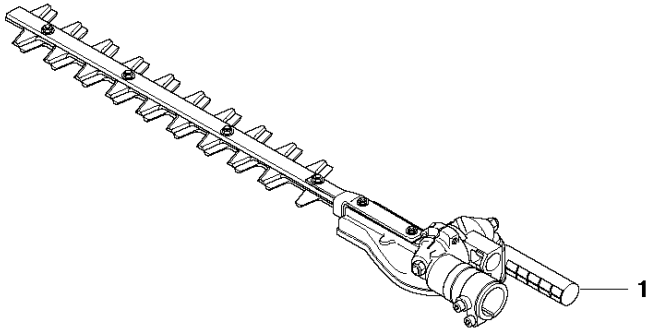

CUTTING EQUIPMENT

325 HE3, 966787601 from 2015 -

Ref	Part No	Description	Remark	QTY KIT
1	505 06 55-02	CUTTING DECK		1
2	503 22 75-02	NUT		4
3	503 22 10-12	HEXAGON NUT		2
4	725 63 31-55	SCREW IHCSFM		2
5	503 23 00-24	WASHER		4
6	503 20 17-22	SCREW EHHM		4
7	581 25 93-04	TRANSPORT GUARD		1
8	505 06 48-01	BLADE		1
9	505 06 48-01	BLADE		1
10	537 28 39-01	BEAM		1
11	544 46 27-01	WASHER STEEL		1

B2 325HE3
CUTTING EQUIPMENT