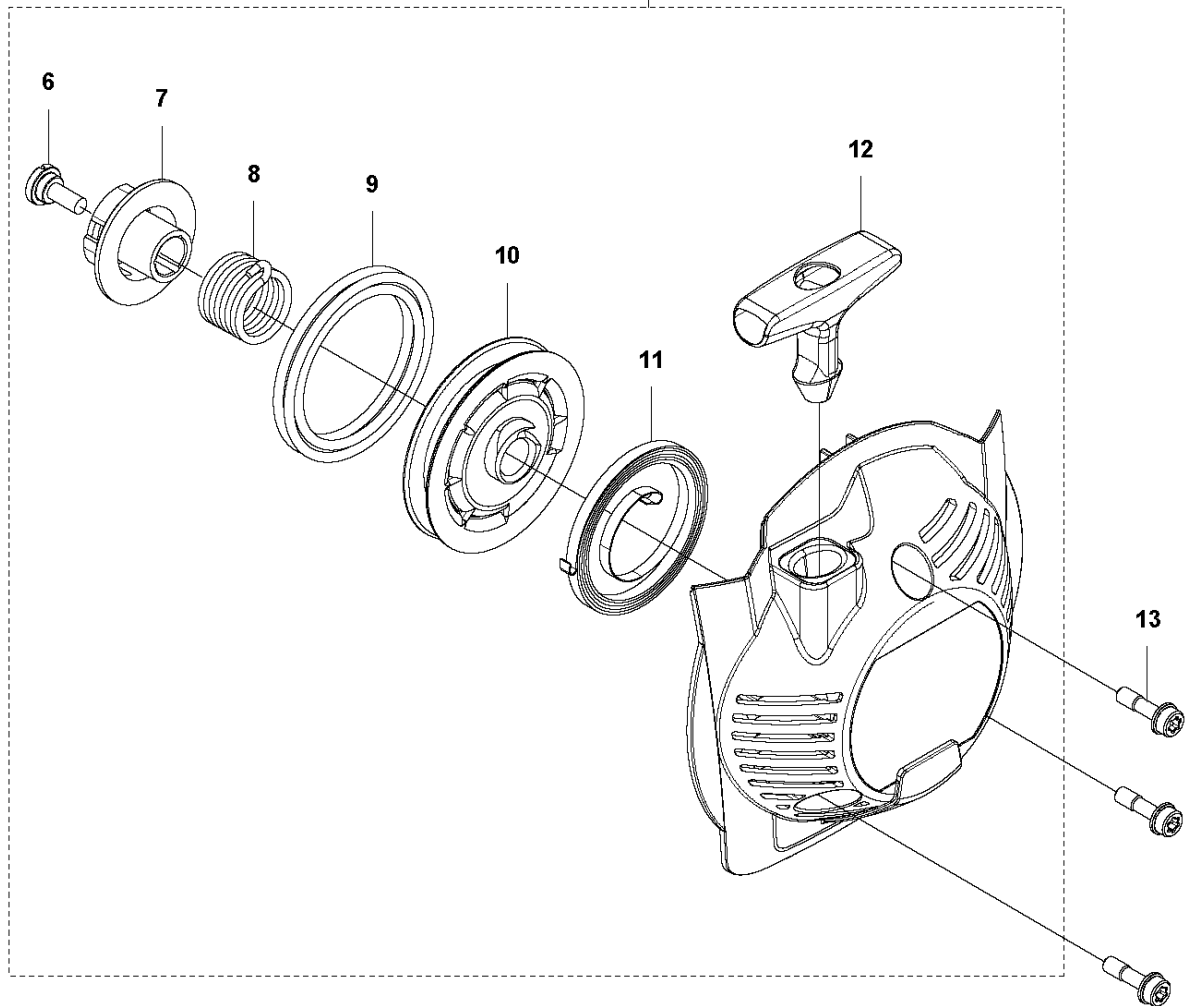

E 325HE3, 325HE4
THROTTLE CONTROLS

THROTTLE CONTROLS

325 HE3, 966787601 from 2015 -

Ref	Part No	Description	Remark	QTY	KIT
1	578 27 95-01	THROTTLE CONTROL	L, LS, LST, RJX	1	
1	578 27 95-02	THROTTLE CONTROL	LK, RJD, (LST Australia)	1	
2	537 41 90-01	SWITCH		1	1
3	575 96 05-01	SCREW IH SCT		5	1
4	544 23 84-01	HANDLE HALF	L, LS, LST, RJX	1	1
4	544 10 02-02	HANDLE HALF	LK, RJD, (LST Australia)	1	1
5	503 87 80-01	THROTTLE LOCKOUT		1	1
6	503 91 81-01	THROTTLE LEVER		1	1
7	503 96 14-01	ABSORBER		1	1
8	544 23 85-01	HANDLE HALF	L, LS, LST, RJX	1	1
8	544 10 03-02	HANDLE HALF	LK, RJD, (LST Australia)	1	1
9	544 10 08-01	RECOIL SPRING		1	1
10	503 87 79-03	THROTTLE TRIGGER		1	1
11	544 10 17-03	DAMPER	L, LS, LST, RJX	2	1
11	544 10 17-02	DAMPER	LK, RJD, (LST Australia)	2	1
12	731 23 14-01	HEXAGON NUT		1	1
13	544 11 21-01	RETAINER		1	1
14	506 68 90-01	BOLT		1	1
15	578 27 96-01	WIRING		1	1
16	502 53 16-01	SHORT CIRCUIT CABLE		1	1, 15
17	578 86 78-01	THROTTLE CABLE		1	1, 15

H 325HE3, 325HE4
STARTER

STARTER

325 HE3, 966787601 from 2015 -

Ref	Part No	Description	Remark	QTY	KIT
1	581 14 65-01	STARTER PULLEY		1	
2	521 60 04-01	E-RING		2	1
3	521 60 03-01	SPRING		2	1
4	521 60 02-01	RATCHET		2	1
5	578 99 25-01	STARTER		1	
6	506 61 30-01	SCREW		1	5
7	576 40 12-01	PULLEY		1	5
8	577 13 41-01	SPRING		1	5
9	579 06 46-01	ROPE		1	5
10	579 06 48-01	STARTER PULLEY		1	5
11	504 11 50-01	SPRING.SPIRAL		1	5
12	575 48 95-01	STARTER HANDLE		1	5
13	577 81 54-01	BOLT		3	5
14	579 36 96-01	DECAL		1	