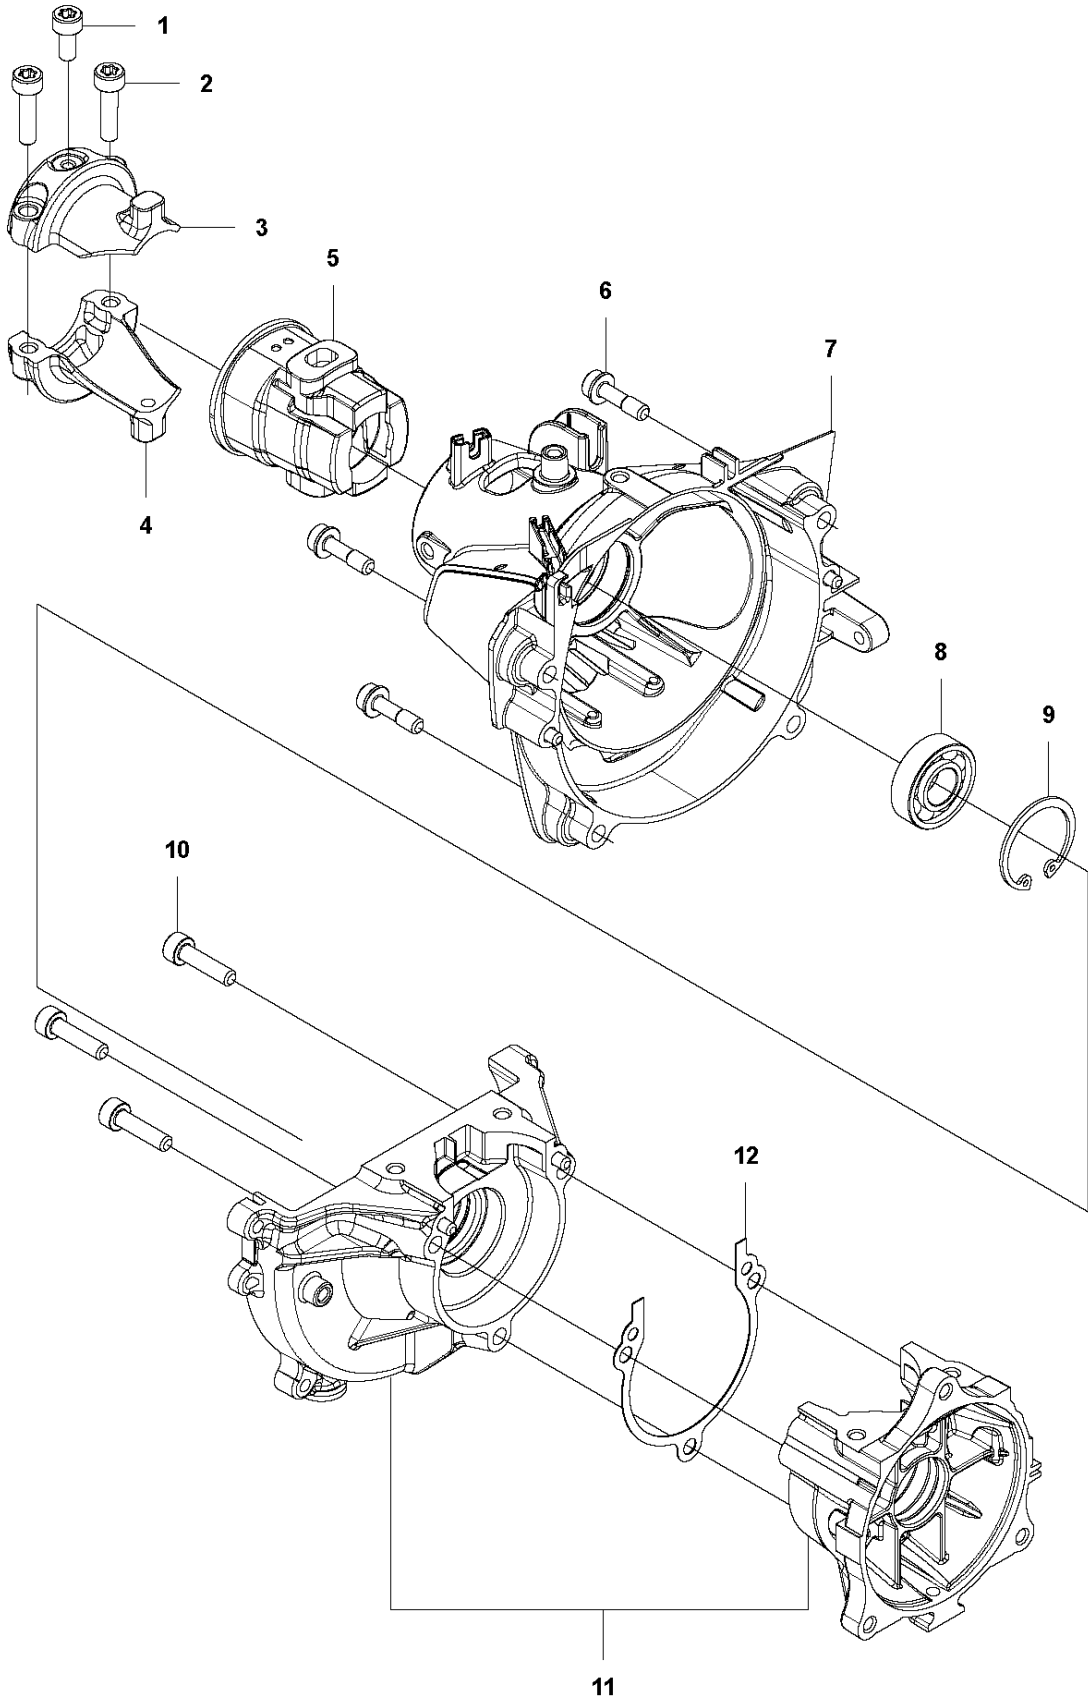

J 325HE3, 325HE4
CRANKCASE

CRANKCASE

325 HE3, 966787601 from 2015 -

Ref	Part No	Description	Remark	QTY KIT
1	525 82 49-14	SCREW ITXSCM		1
2	577 94 20-01	BOLT		2
3	576 42 07-02	BRACKET		1
4	576 42 08-02	BRACKET		1
5	576 42 05-01	CUSHION		1
6	577 81 54-01	BOLT		4
7	576 40 41-01	HOUSING		1
8	525 95 32-01	BEARING		1
9	506 60 99-01	RING		1
10	504 11 43-01	SCREW		3
11	581 30 86-02	CRANKCASE		1
12	576 39 95-02	GASKET		1